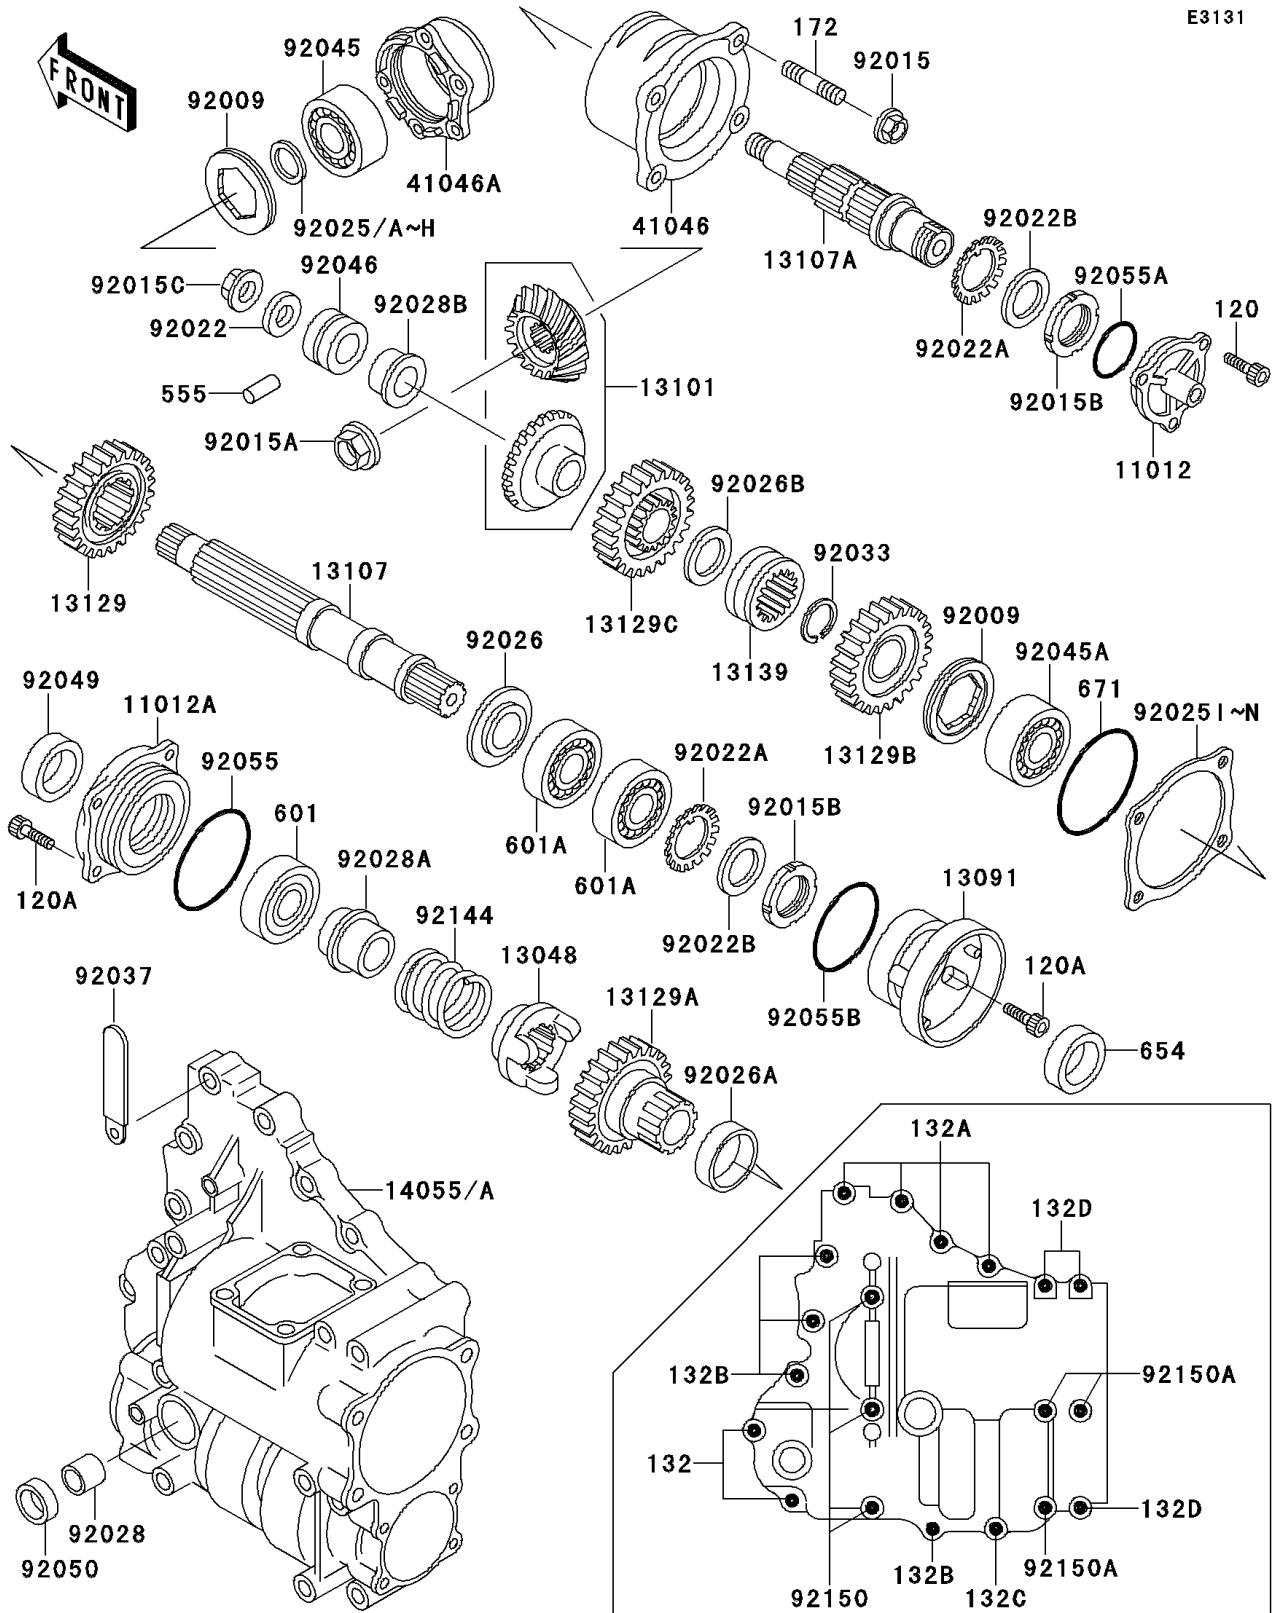

1995 Bayou 300 4X4

PARTS DIAGRAM

Front Bevel Gear