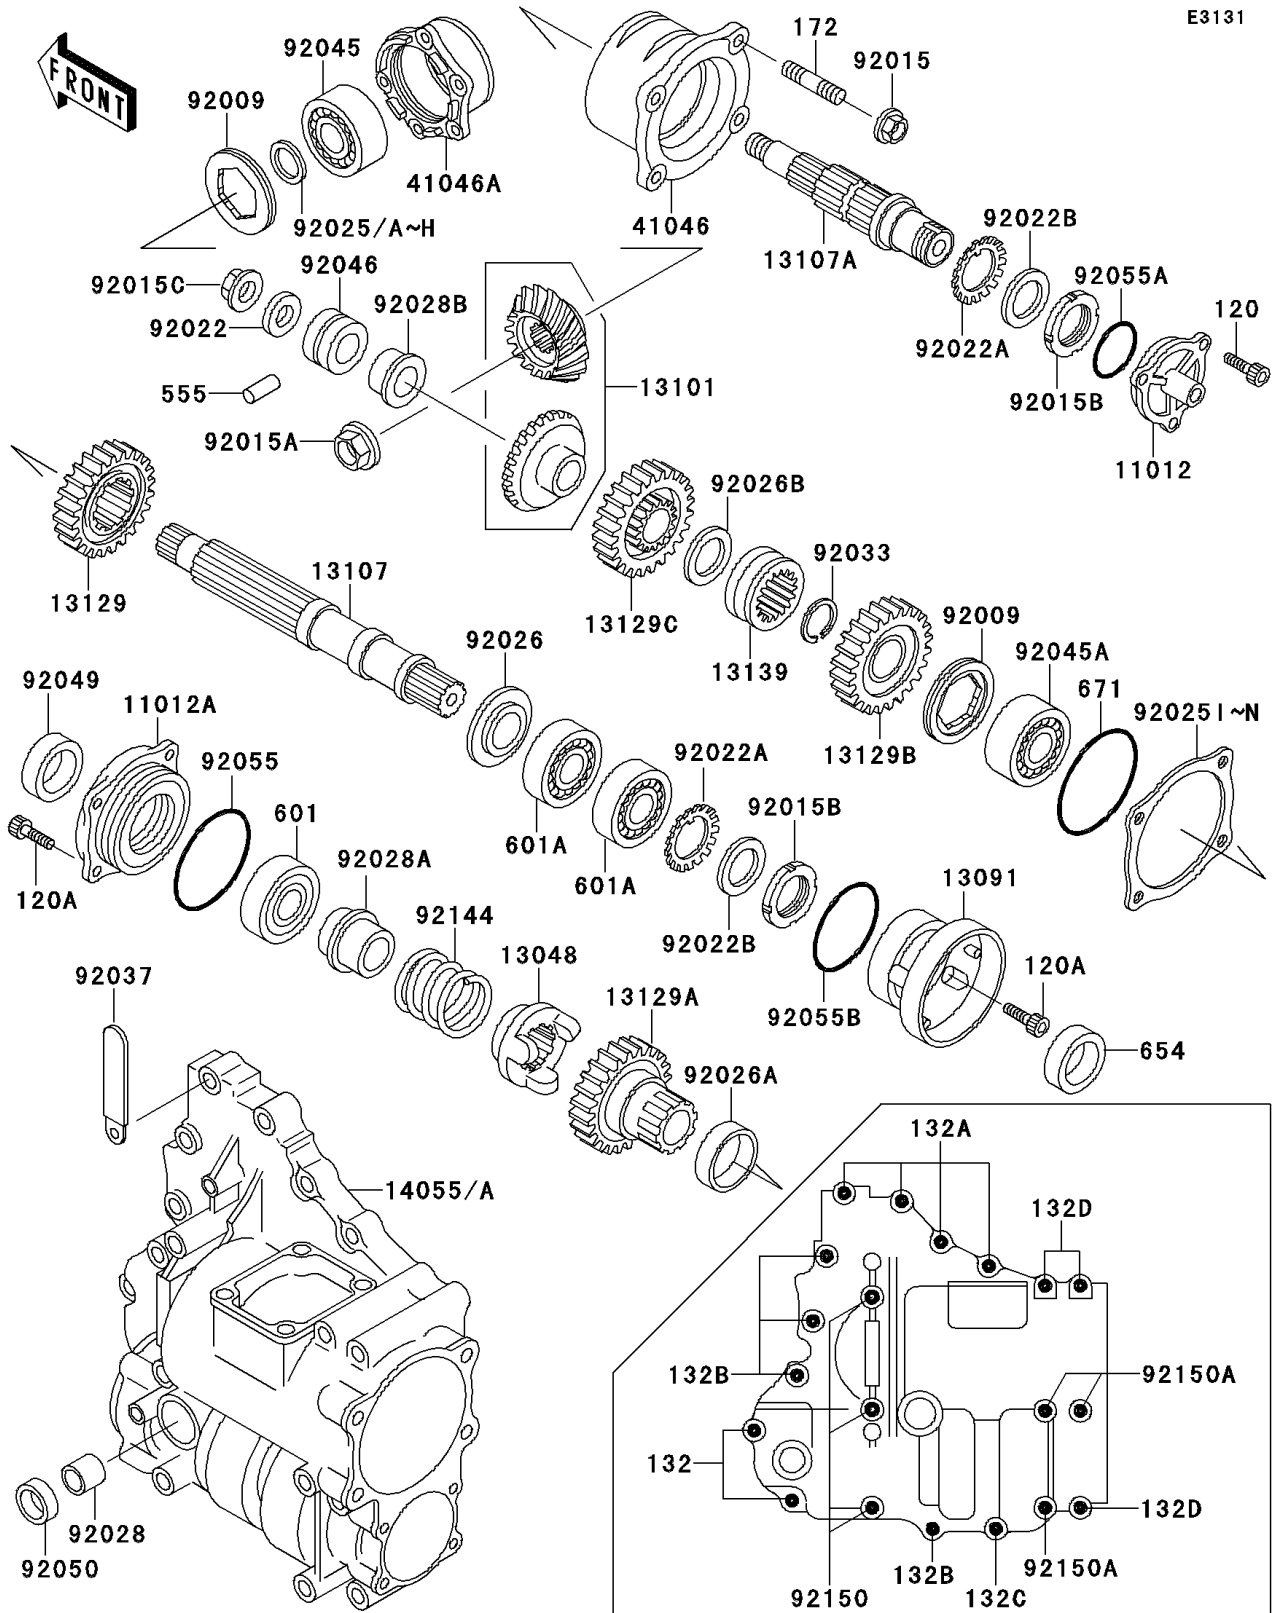

1994 Bayou 300 4X4

PARTS DIAGRAM

Front Bevel Gear

1994 Bayou 300 4X4

PARTS LIST

Front Bevel Gear

ITEM NAME

PART NUMBER

QUANTITY
