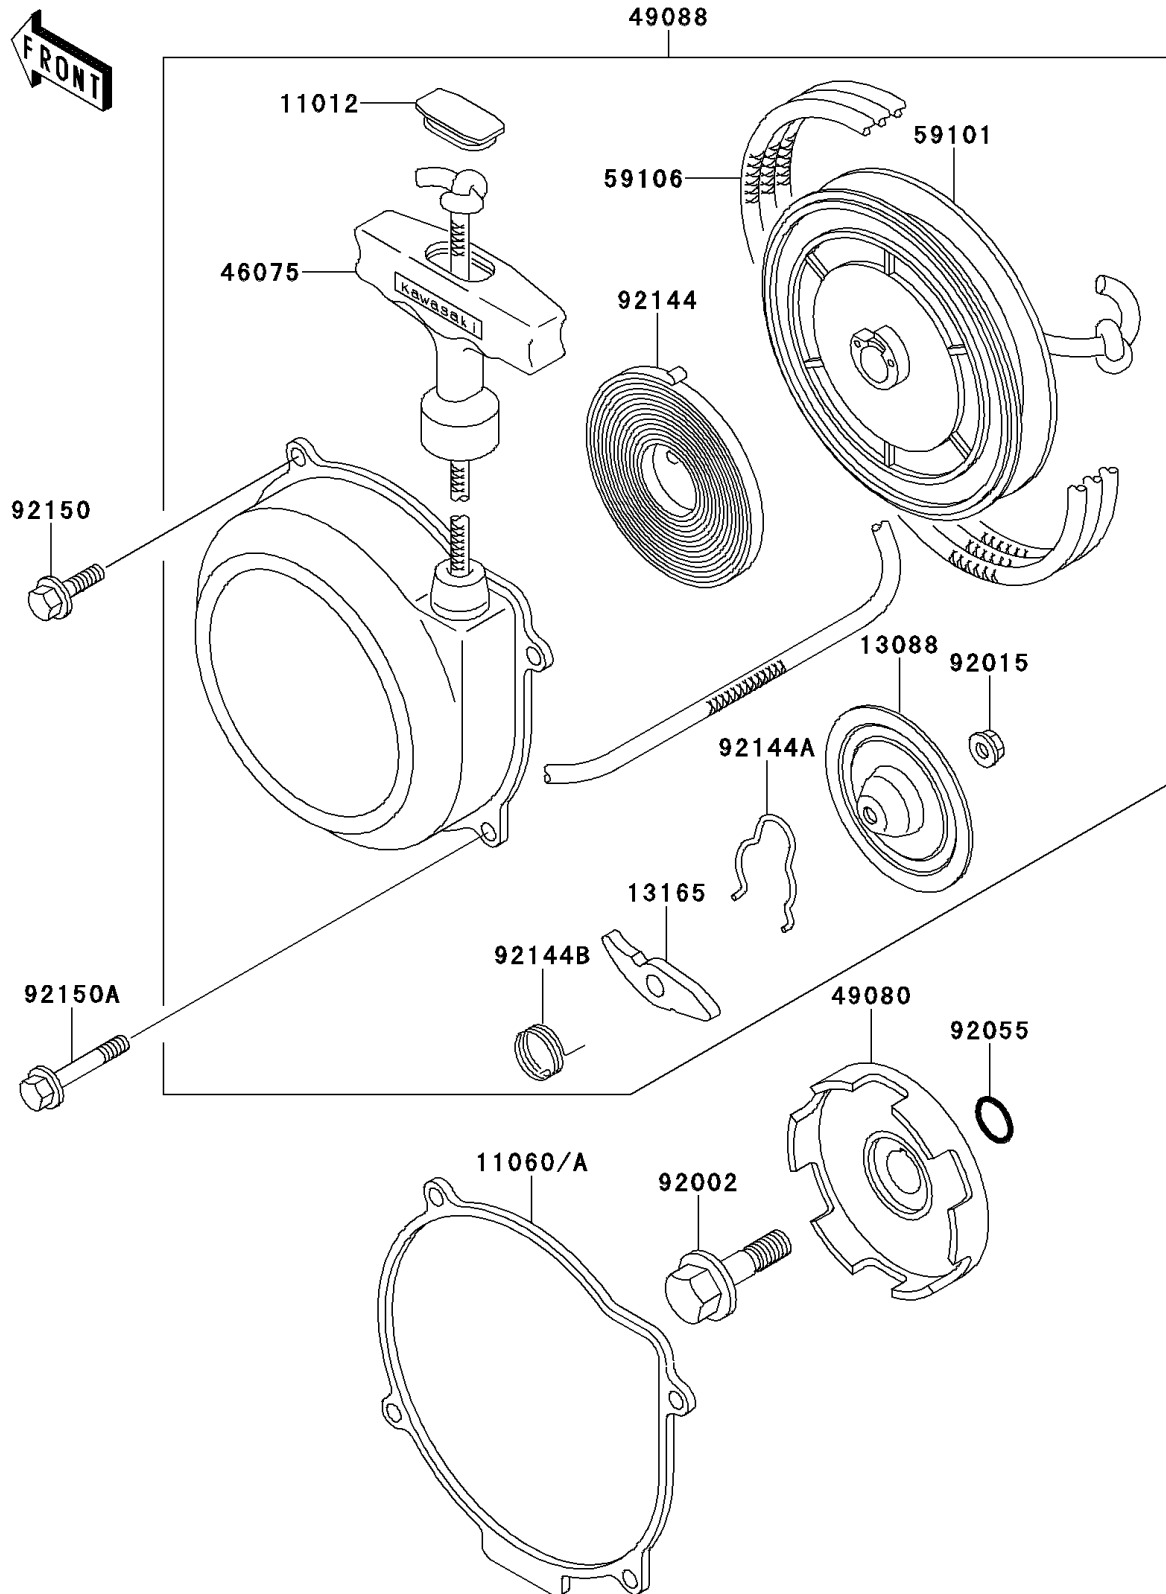

## PARTS DIAGRAM

### Recoil Starter

E3040

## PARTS LIST

### Recoil Starter

**ITEM NAME**

**PART NUMBER**

**QUANTITY**

---