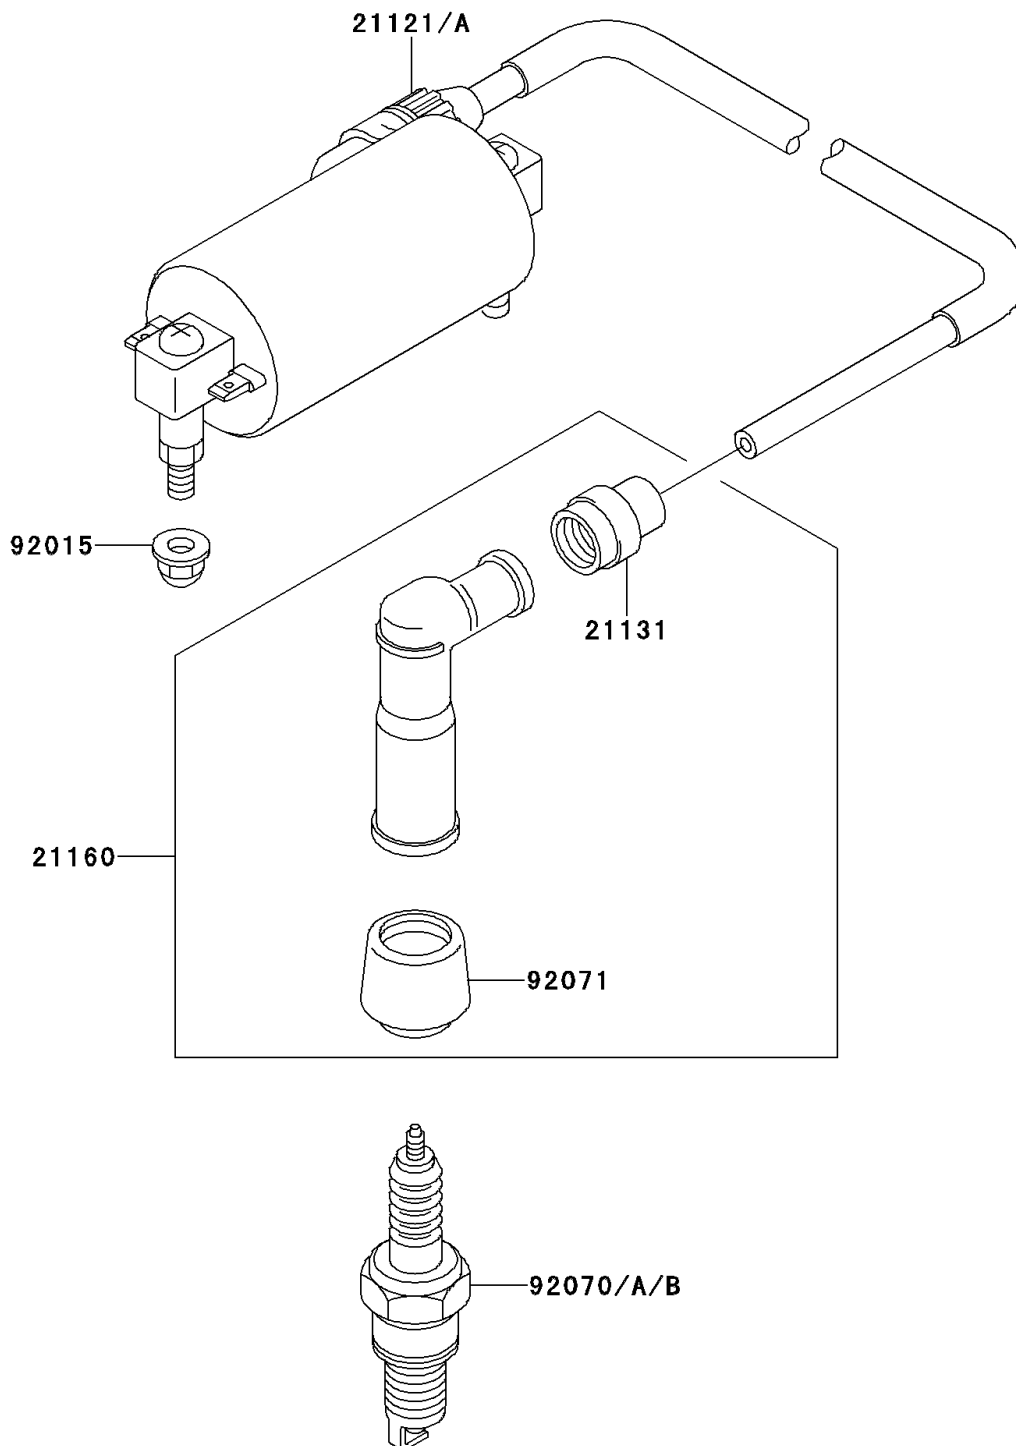

1994 Bayou 300 4X4

PARTS DIAGRAM

Ignition System

E1830

1994 Bayou 300 4X4

PARTS LIST

Ignition System

ITEM NAME

PART NUMBER

QUANTITY
