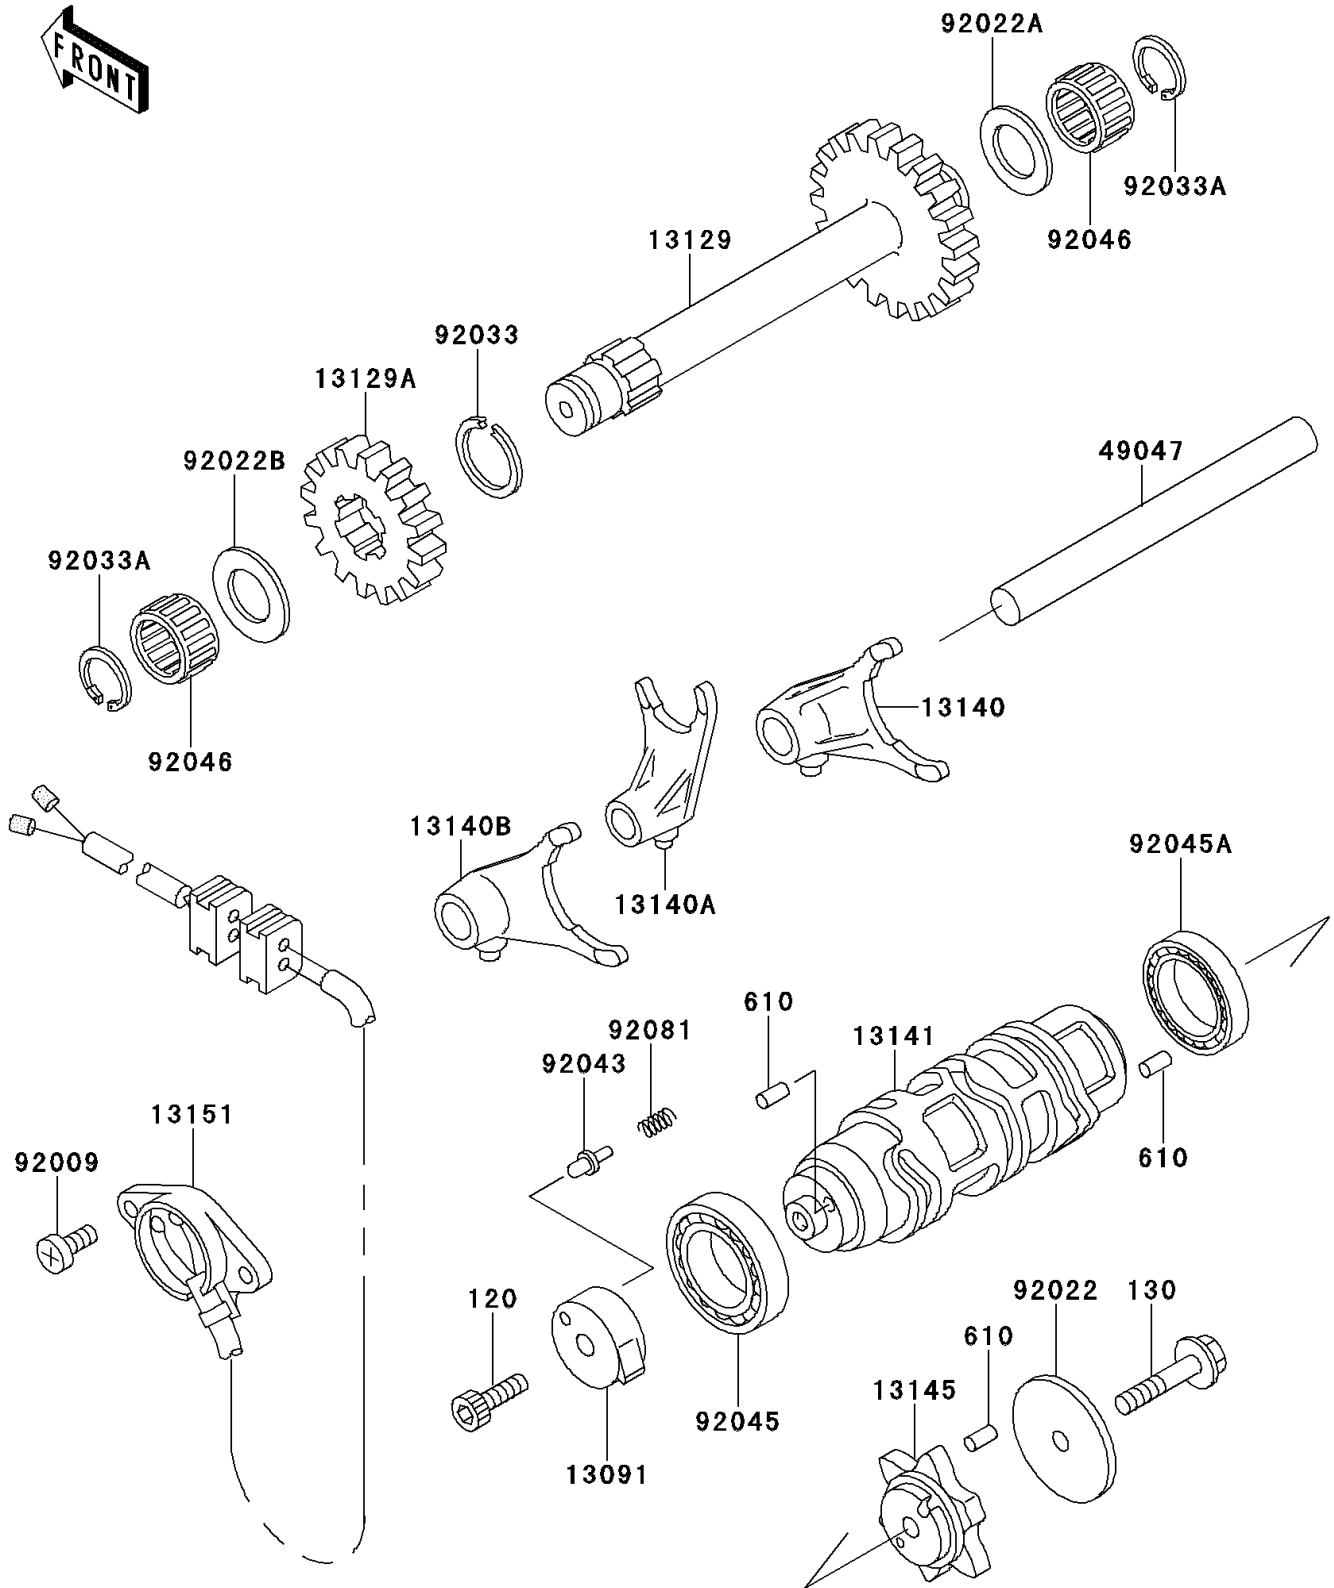

1997 Bayou 300 4X4

PARTS DIAGRAM

Gear Change Drum/Shift Fork(s)

E1362

1997 Bayou 300 4X4

PARTS LIST

Gear Change Drum/Shift Fork(s)

ITEM NAME	PART NUMBER	QUANTITY
BOLT-SOCKET,6X20 (Ref # 120)	120Q0620	1
BOLT-FLANGED,6X30 (Ref # 130)	130G0630	1
ROLLER,4X10 (Ref # 610)	610A0410	8
HOLDER,NEUTRAL SWITCH (Ref # 13091)	13091-1443	1
GEAR-REVERSE (Ref # 13129)	13129-1705	1
GEAR-REVERSE,20T (Ref # 13129A)	13129-1706	1
FORK-SHIFT (Ref # 13140)	13140-1172	1
FORK-SHIFT (Ref # 13140A)	13140-1173	1
FORK-SHIFT (Ref # 13140B)	13140-1174	1
DRUM-CHANGE (Ref # 13141)	13141-1152	1
CAM-CHANGE DRUM (Ref # 13145)	13145-1057	1
SWITCH-COMP (Ref # 13151)	13151-1079	1
ROD-SHIFT (Ref # 49047)	49047-1077	1
SCREW,5X14 (Ref # 92009)	92009-1341	2
WASHER,6.2X38X1.2 (Ref # 92022)	92022-1500	1
WASHER,17.3X28X1 (Ref # 92022A)	92022-255	1
WASHER,17.3X30X1.4 (Ref # 92022B)	92022-270	1
RING-SNAP,20X25.5X1.2 (Ref # 92033)	92033-025	1
RING-SNAP (Ref # 92033A)	92033-032	2
PIN (Ref # 92043)	92043-1287	1
BEARING-BALL,6805 (Ref # 92045)	92045-1122	1
BEARING-BALL,6905X1 (Ref # 92045A)	92045-1150	1
BEARING-NEEDLE,K17X23X13.8 (Ref # 92046)	92046-1184	2
SPRING (Ref # 92081)	92081-1763	1