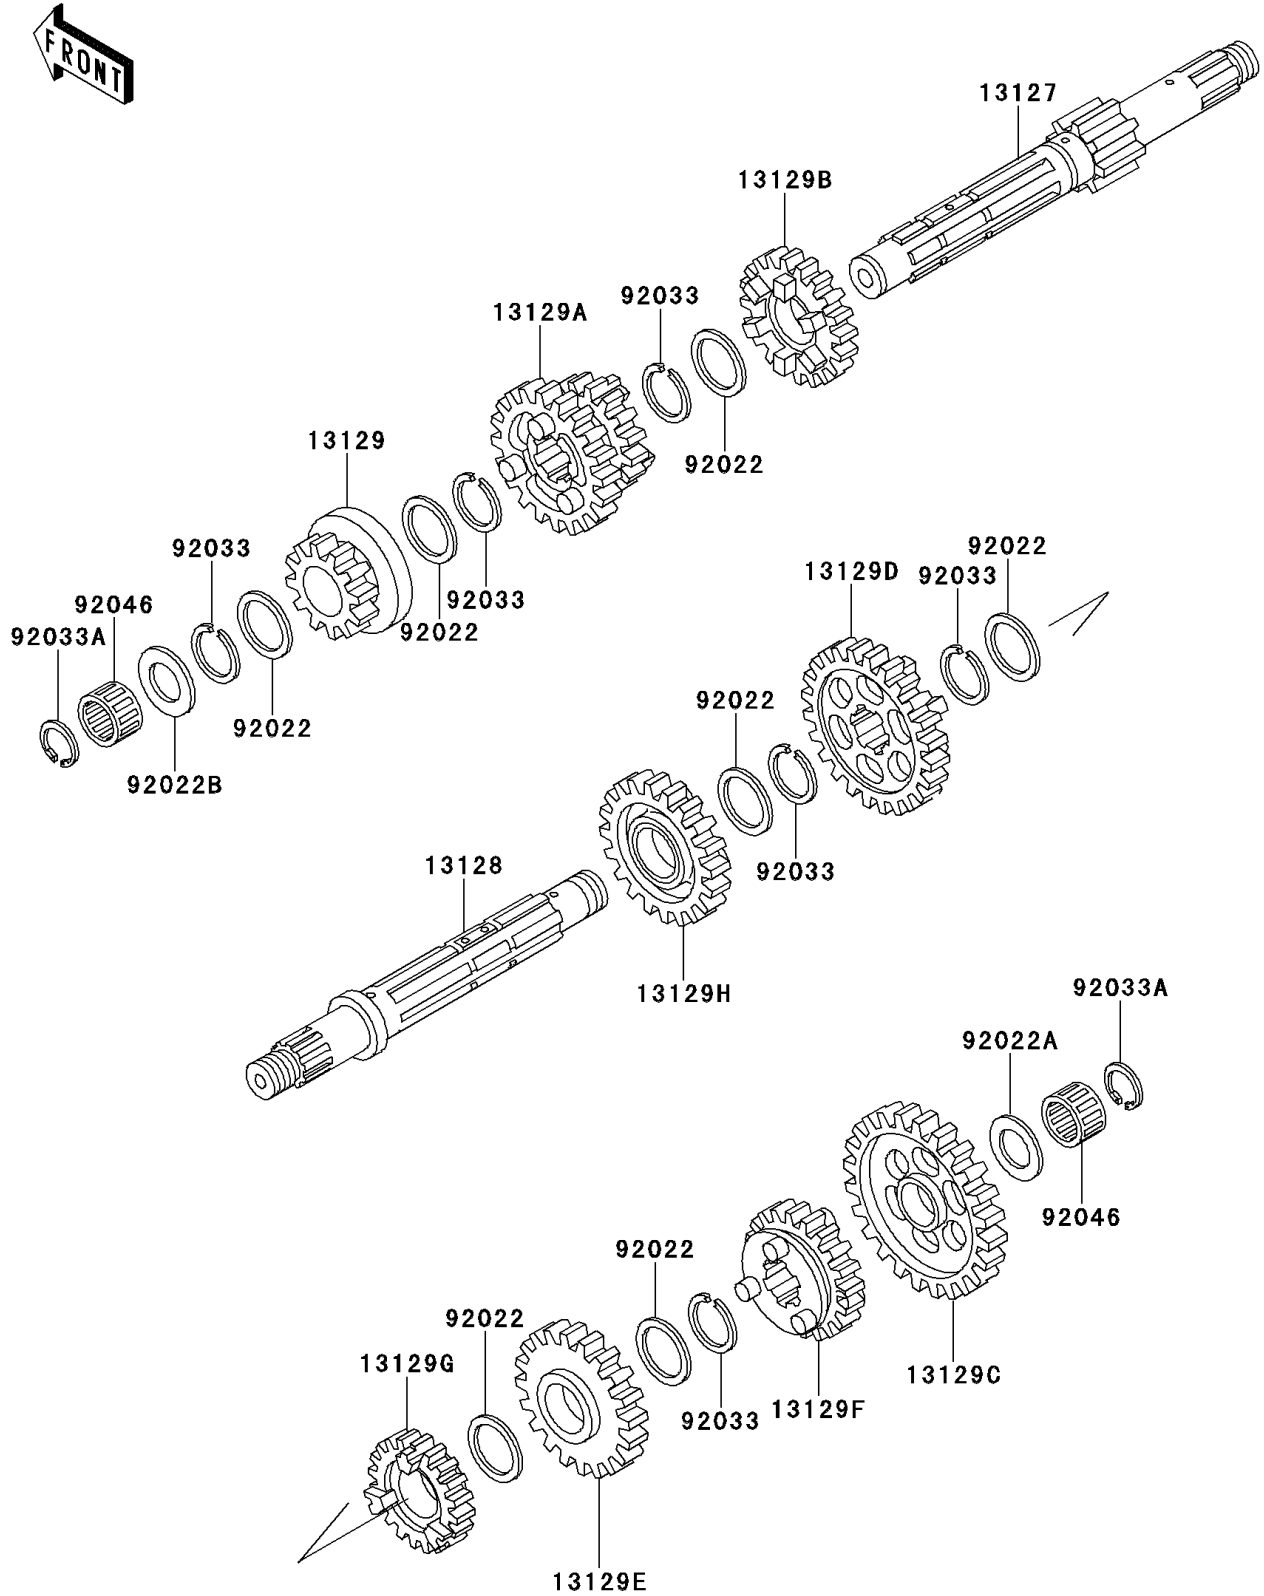

1994 Bayou 300 4X4

PARTS DIAGRAM

Transmission

E1361

1994 Bayou 300 4X4

PARTS LIST

Transmission

ITEM NAME

PART NUMBER

QUANTITY
