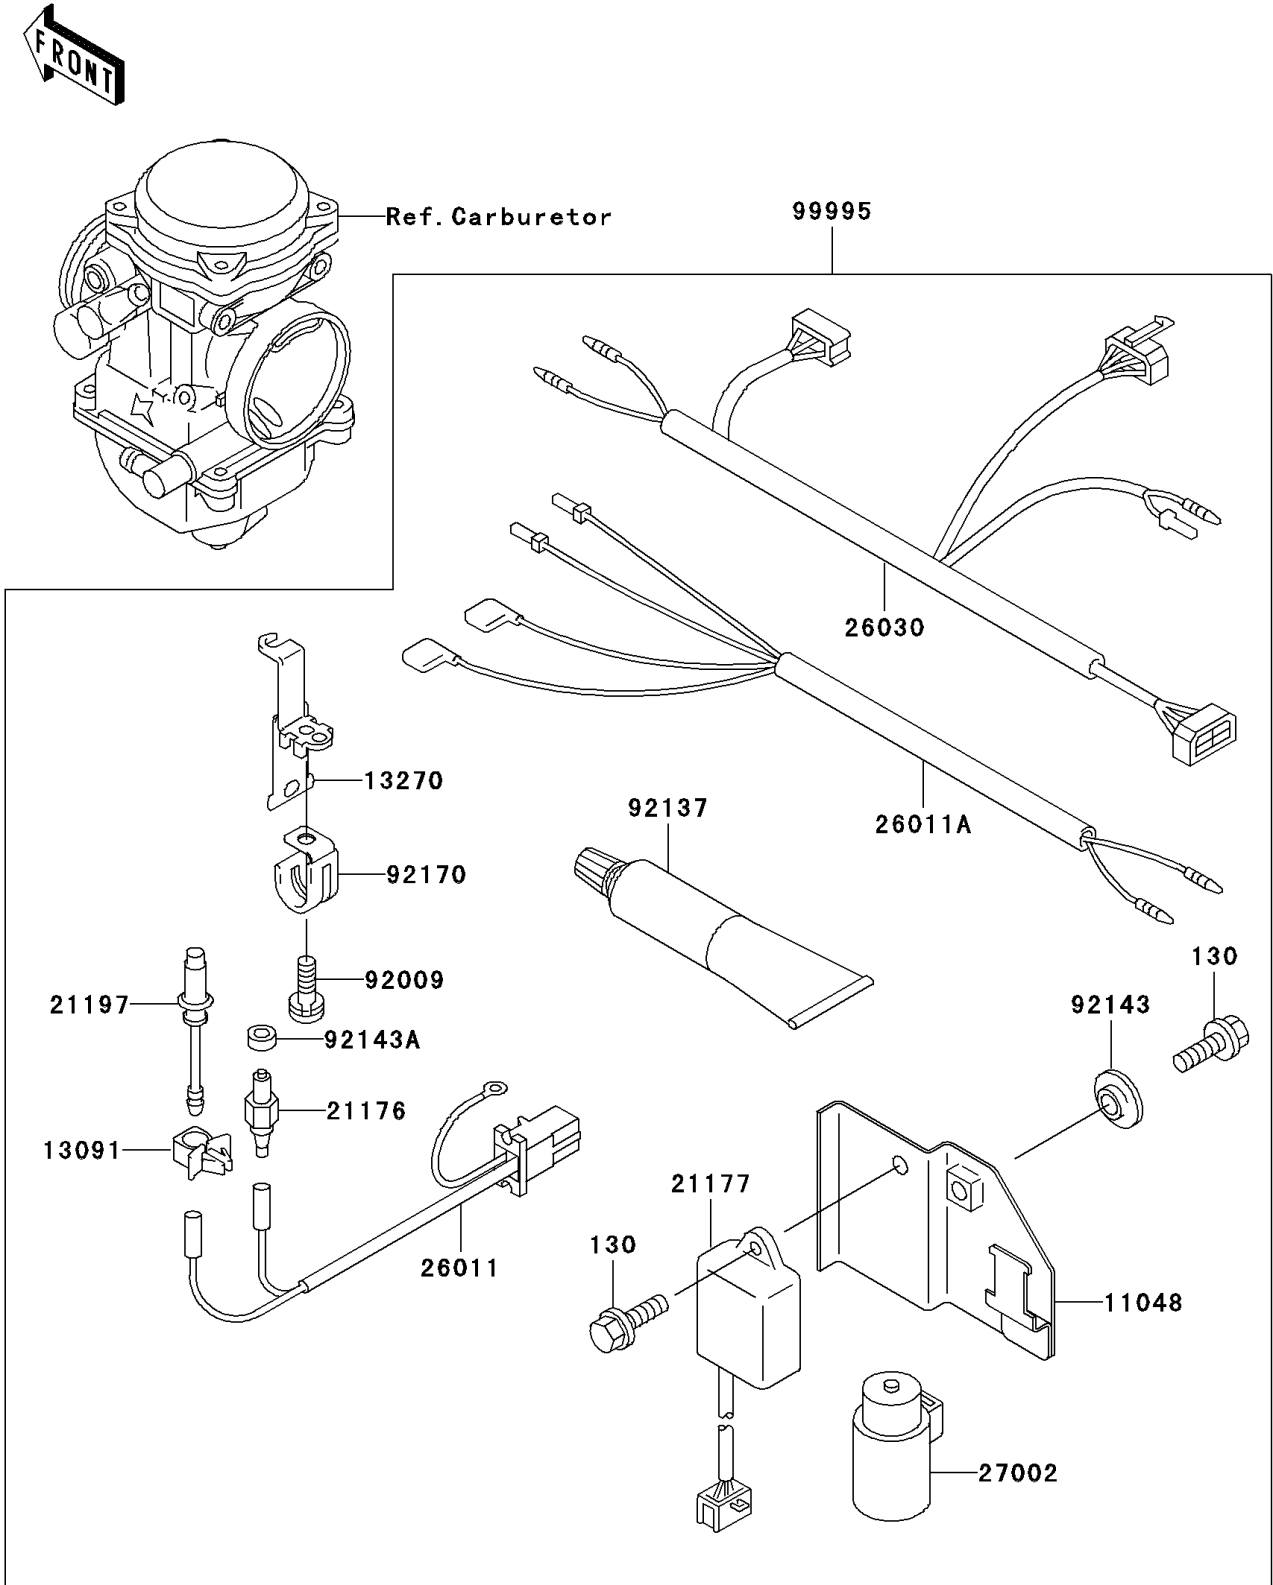

2004 Bayou 300 4X4

PARTS DIAGRAM

Optional Parts(Carburetor)(CN)

F2890D

2004 Bayou 300 4X4

PARTS LIST

Optional Parts(Carburetor)(CN)

ITEM NAME	PART NUMBER	QUANTITY
BOLT-FLANGED,6X14,BLACK (Ref # 130)	130J0614	2
BRACKET,ELECTRIC (Ref # 11048)	11048-1966	1
HOLDER,HEATER (Ref # 13091)	13091-1866	1
PLATE,HEATER STAY (Ref # 13270)	13270-1145	1
SENSOR (Ref # 21176)	21176-1069	1
CONTROLLER (Ref # 21177)	21177-1057	1
HEATER (Ref # 21197)	21197-1003	1
WIRE-LEAD (Ref # 26011)	26011-1606	1
WIRE-LEAD (Ref # 26011A)	26011-1614	1
HARNESS,RR (Ref # 26030)	26030-1421	1
RELAY-ASSY (Ref # 27002)	27002-1095	1
SCREW (Ref # 92009)	92009-1706	1
SILICONE COMPOUND (Ref # 92137)	92137-1001	1
COLLAR (Ref # 92143)	92143-1087	1
COLLAR (Ref # 92143A)	92143-1747	1
CLAMP,HARNESS (Ref # 92170)	92170-1396	1
SET,KLF300-C7 (Ref # 99995)	99995-1378	1