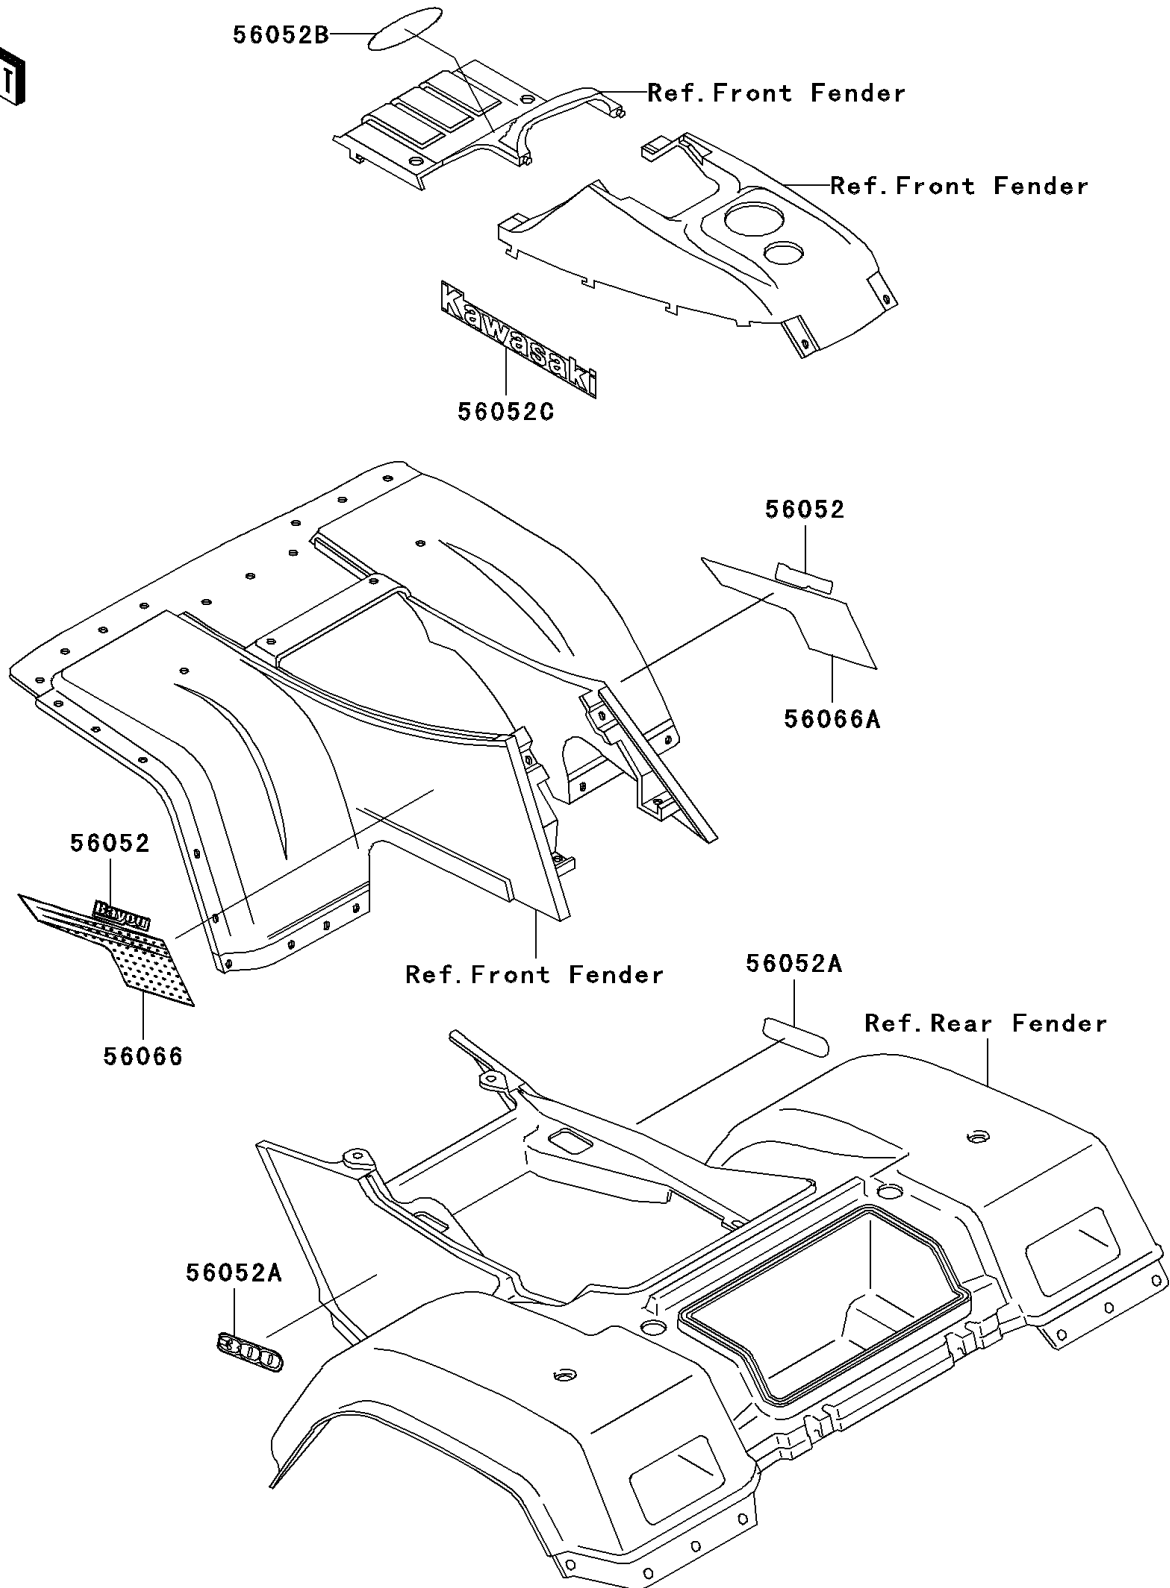

2004 Bayou 300 4X4

PARTS DIAGRAM

Decals(Red)(C16)

F2861B

2004 Bayou 300 4X4

PARTS LIST

Decals(Red)(C16)

ITEM NAME

PART NUMBER

QUANTITY
