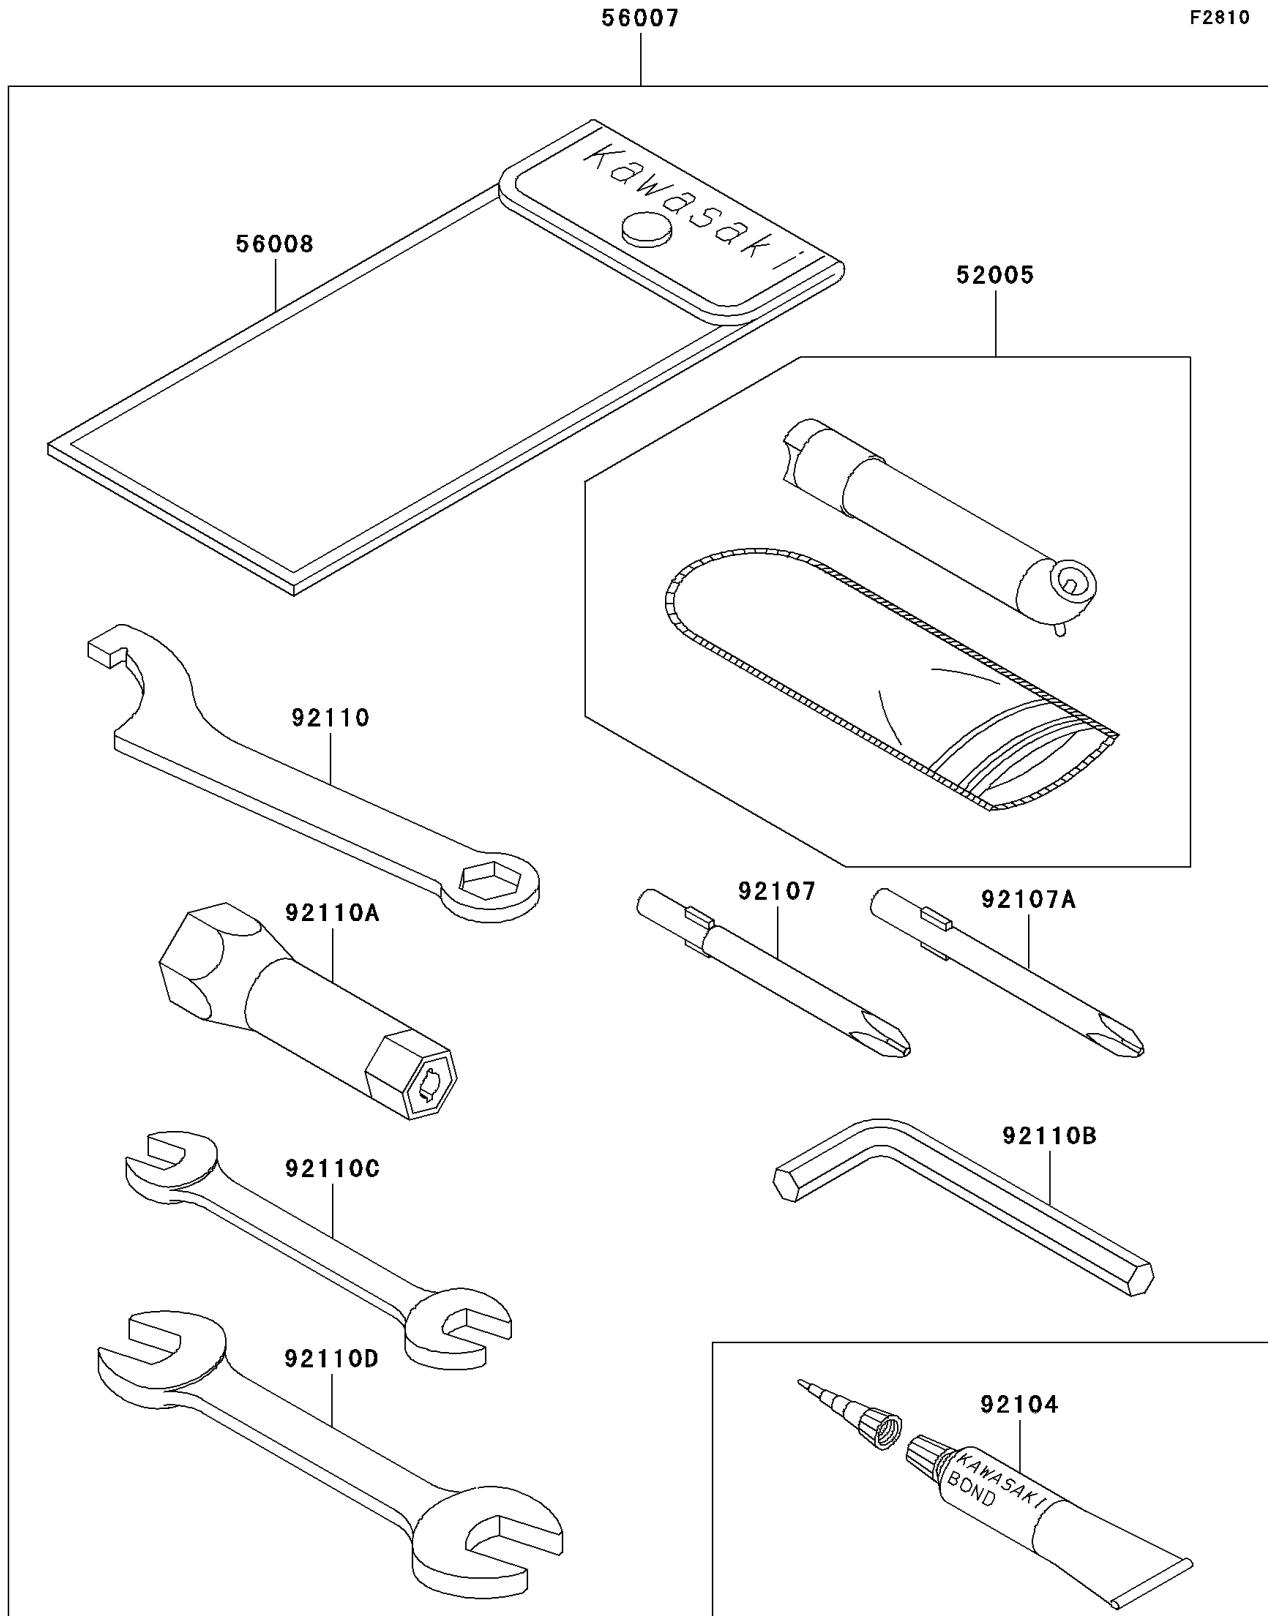

2004 Bayou 300 4X4

PARTS DIAGRAM

Owner's Tools

2004 Bayou 300 4X4

PARTS LIST

Owner's Tools

ITEM NAME

PART NUMBER

QUANTITY
