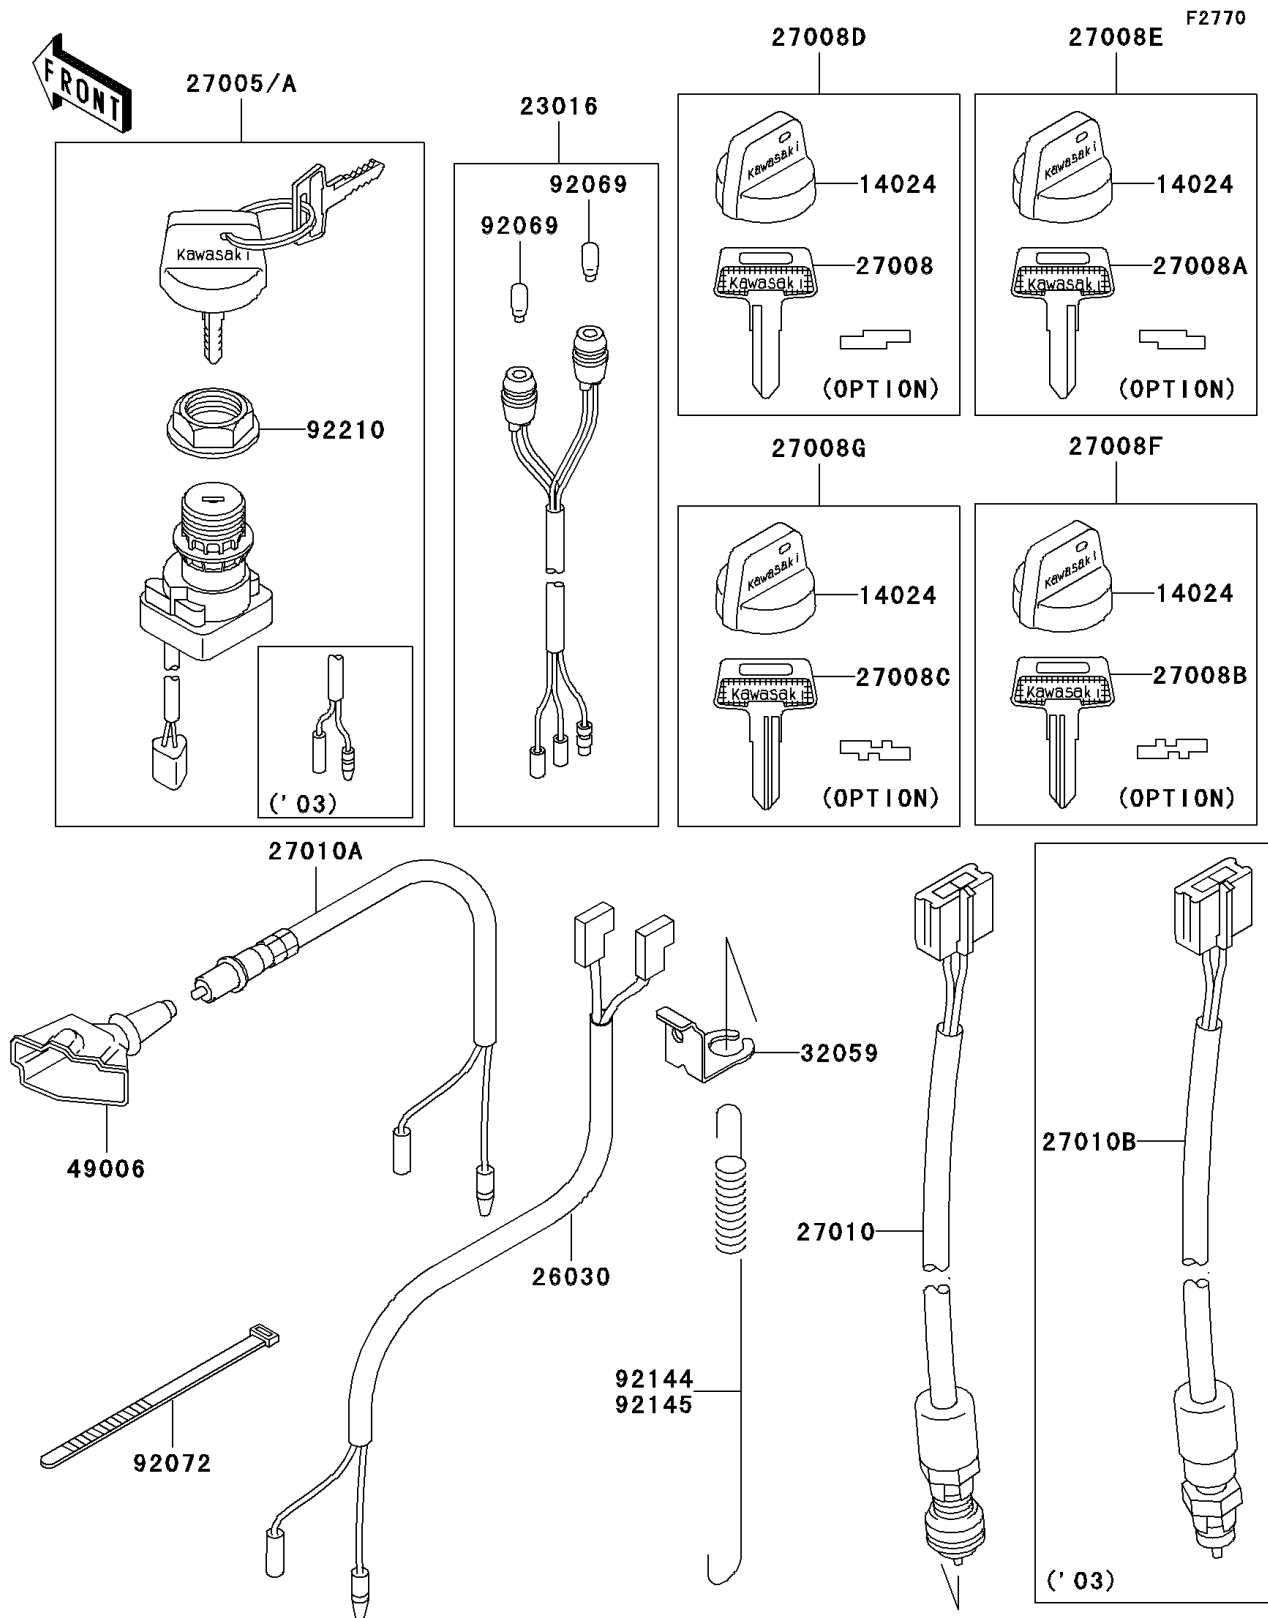

2004 Bayou 300 4X4

PARTS DIAGRAM

Ignition Switch

2004 Bayou 300 4X4

PARTS LIST

Ignition Switch

ITEM NAME

PART NUMBER

QUANTITY
