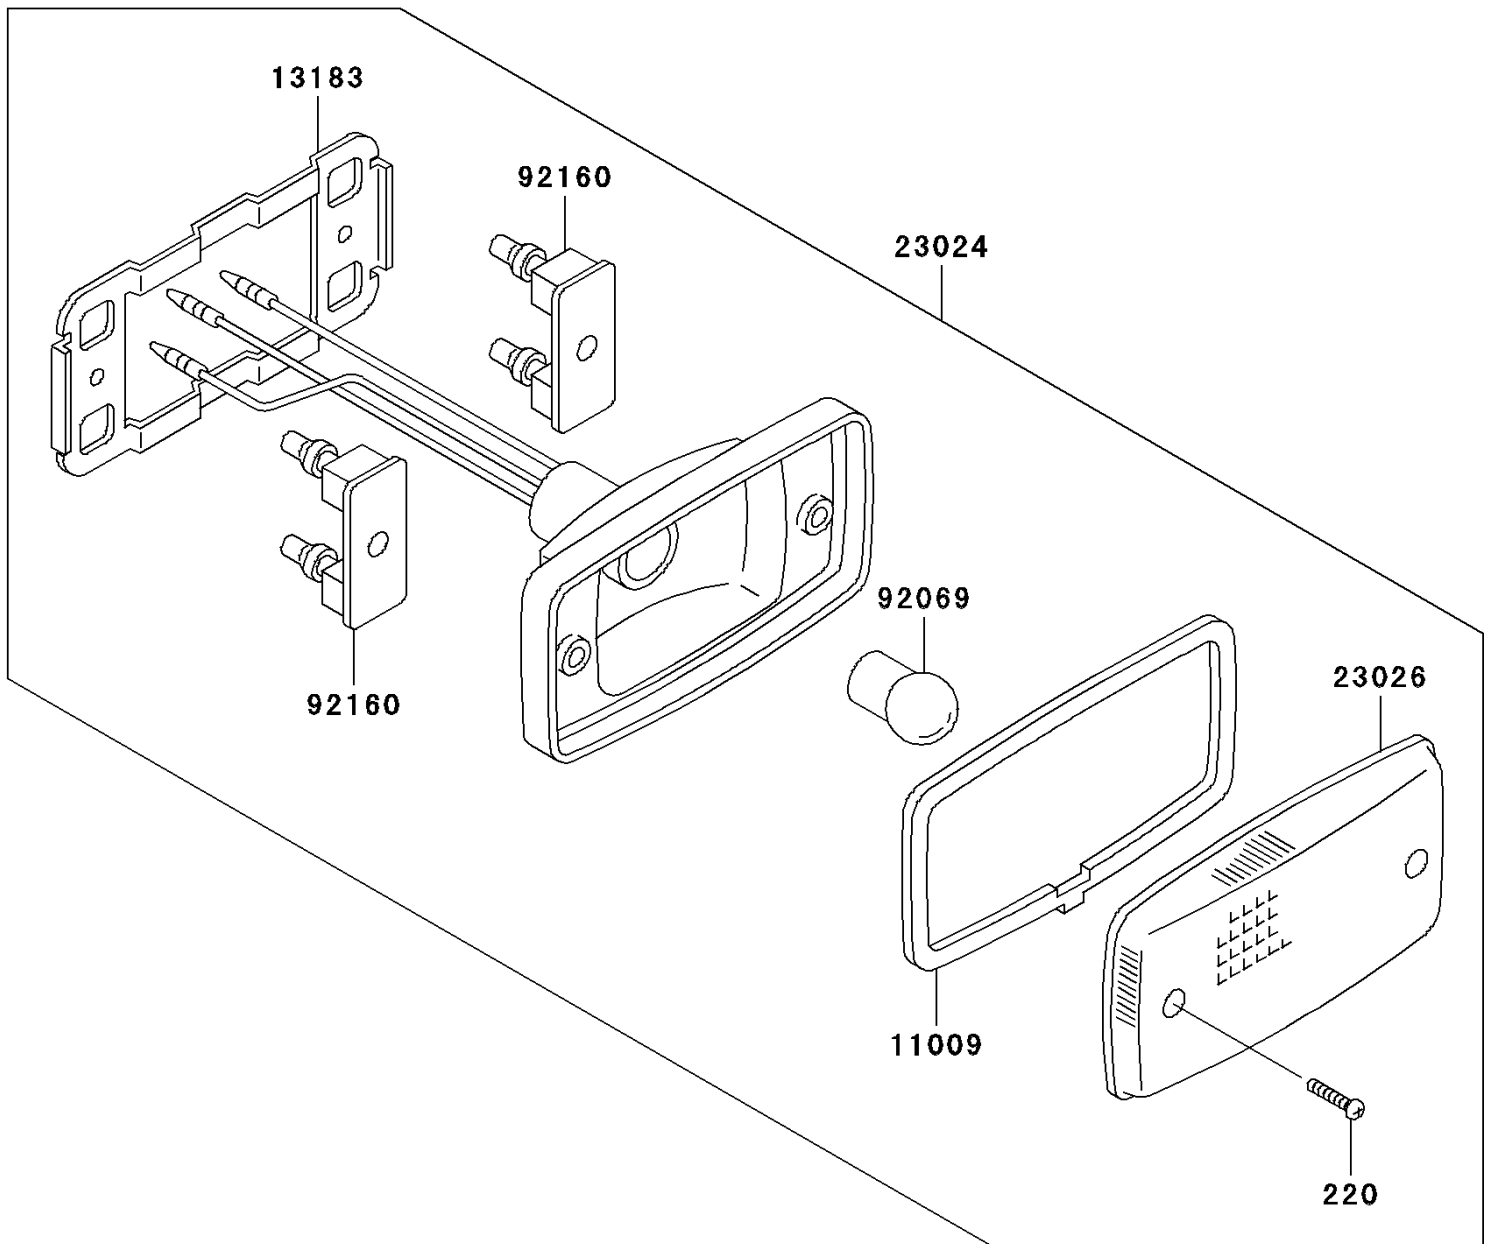

2004 Bayou 300 4X4

PARTS DIAGRAM

Taillight(s)

F2720

2004 Bayou 300 4X4

PARTS LIST

Taillight(s)

ITEM NAME

PART NUMBER

QUANTITY
