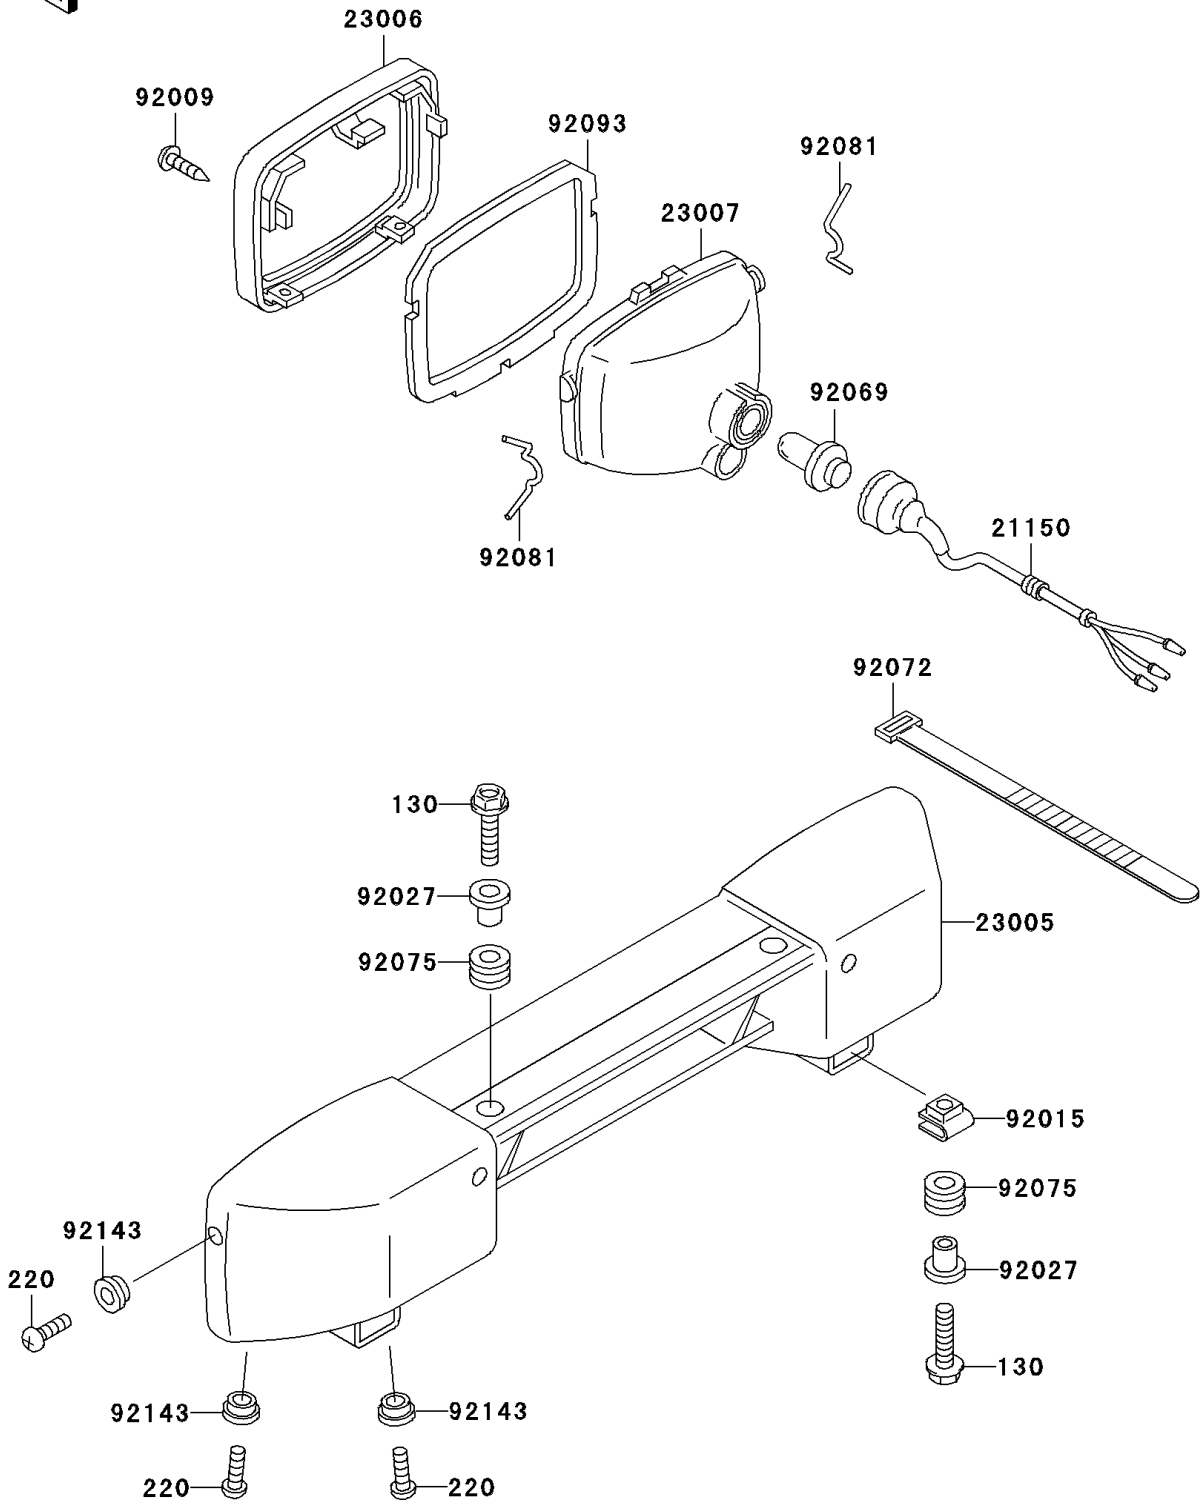

2004 Bayou 300 4X4

PARTS DIAGRAM

Headlight(s)

F2710

2004 Bayou 300 4X4

PARTS LIST

Headlight(s)

ITEM NAME

PART NUMBER

QUANTITY
