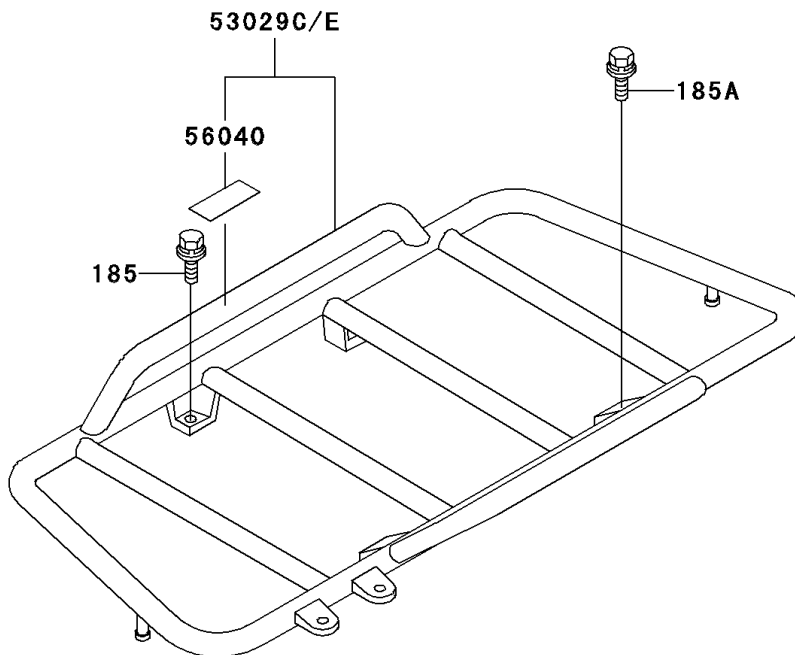

2004 Bayou 300 4X4

PARTS DIAGRAM

Carrier(s)

Kawasaki

Let the Good Times Roll®

F2520

2004 Bayou 300 4X4

PARTS LIST

Carrier(s)

ITEM NAME

PART NUMBER

QUANTITY
