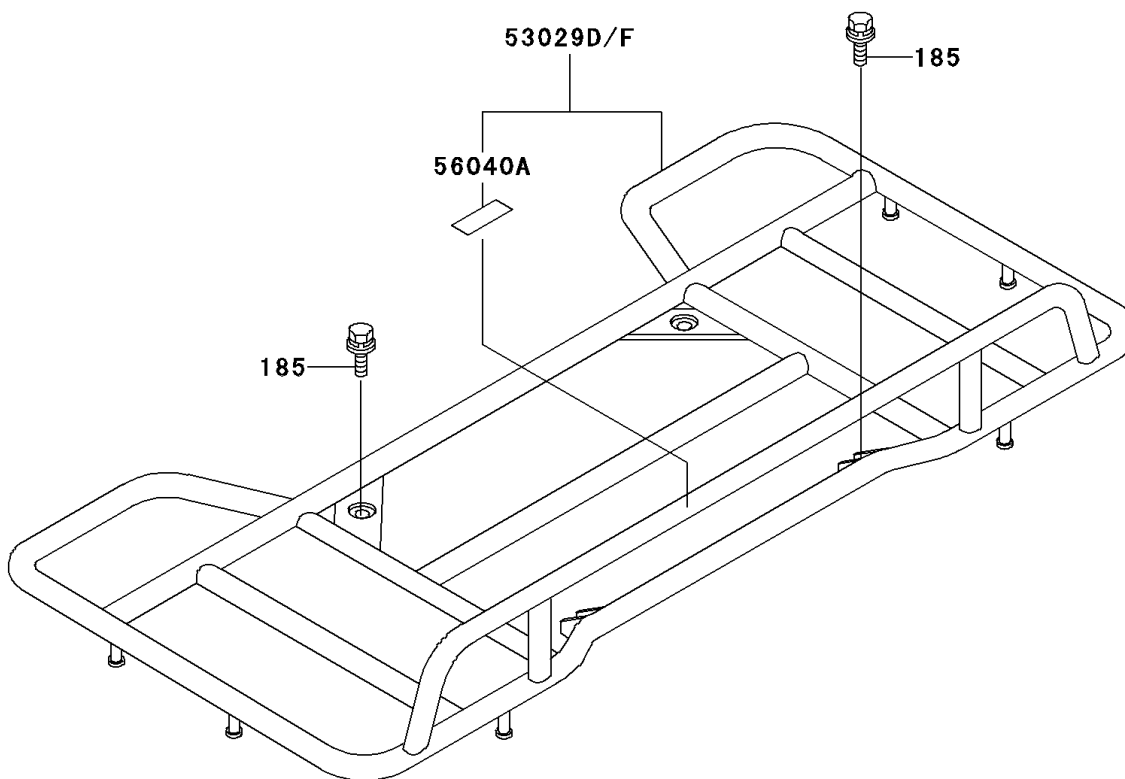

2004 Bayou 300 4X4

PARTS DIAGRAM

Carrier(s)

Kawasaki

Let the Good Times Roll®

F2520

2004 Bayou 300 4X4

PARTS LIST

Carrier(s)

ITEM NAME

PART NUMBER

QUANTITY
