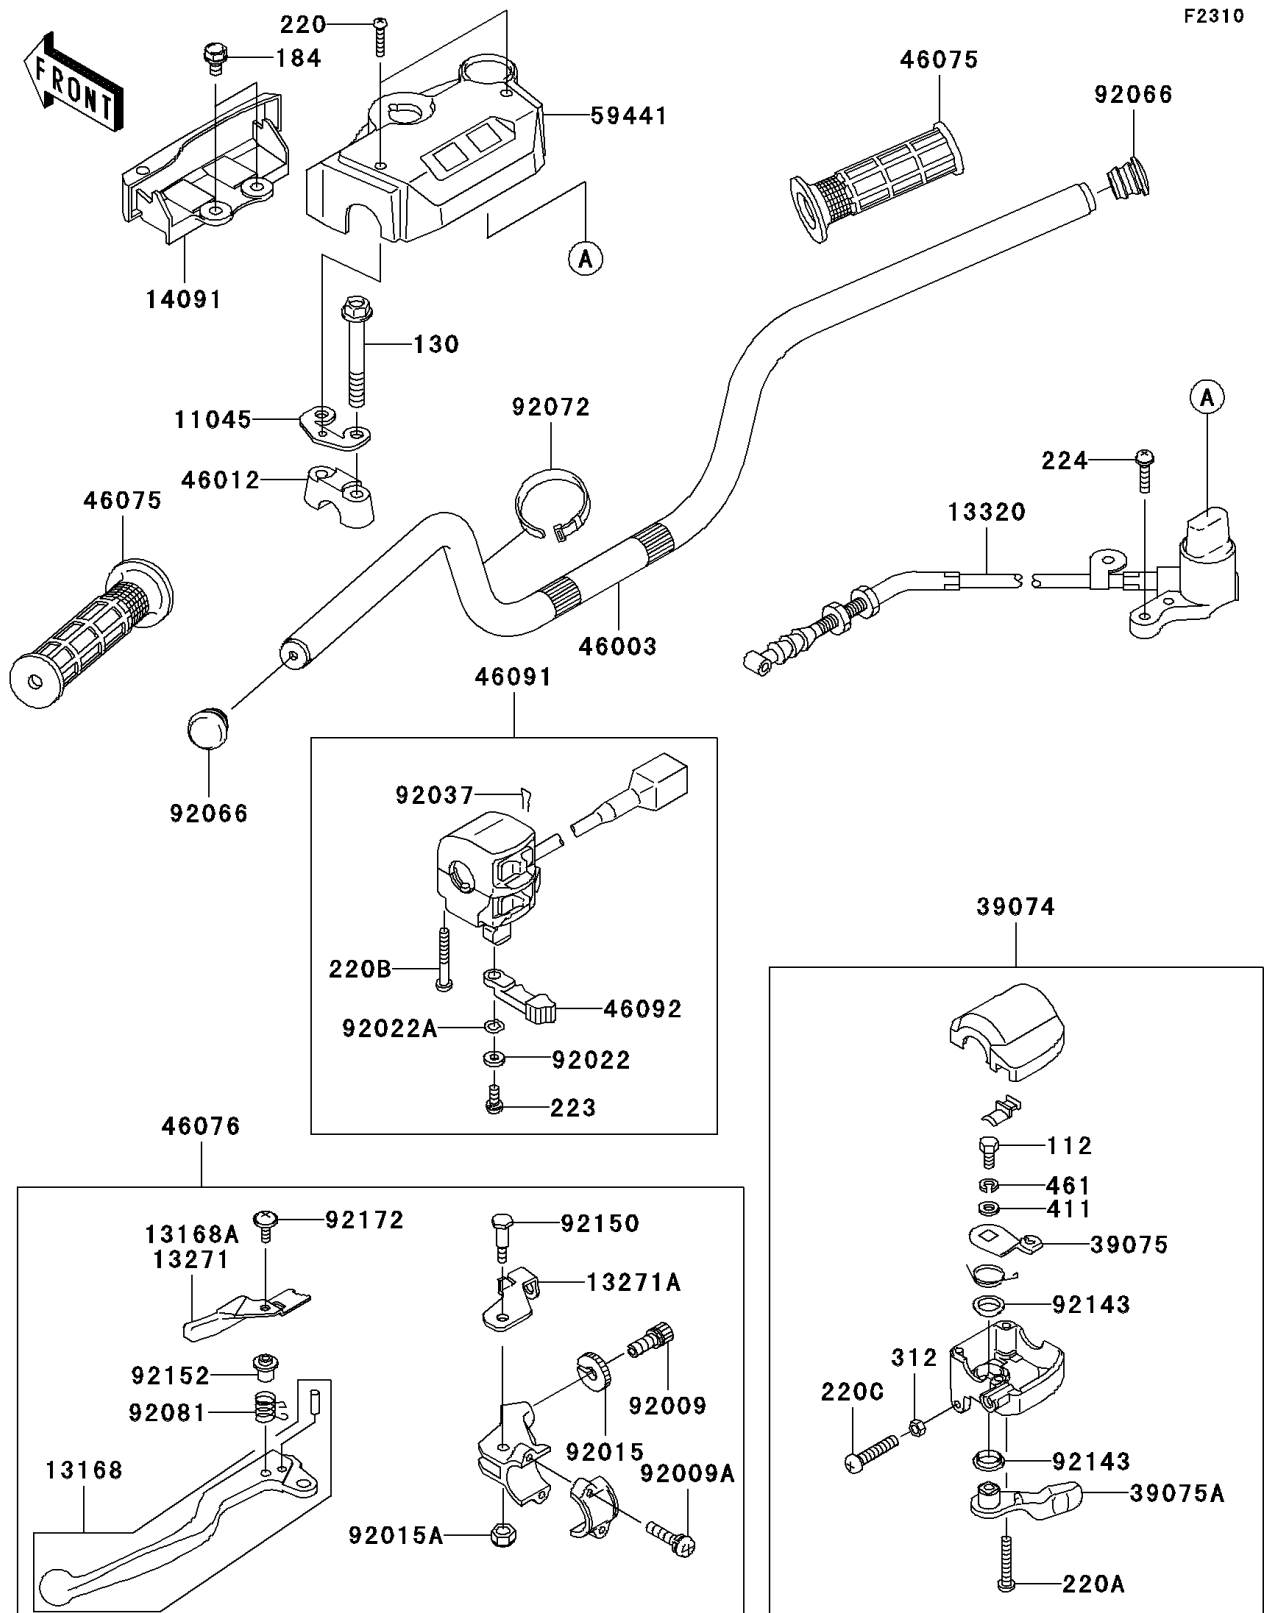

2004 Bayou 300 4X4

PARTS DIAGRAM

Handlebar

2004 Bayou 300 4X4

PARTS LIST

Handlebar

ITEM NAME

PART NUMBER

QUANTITY
