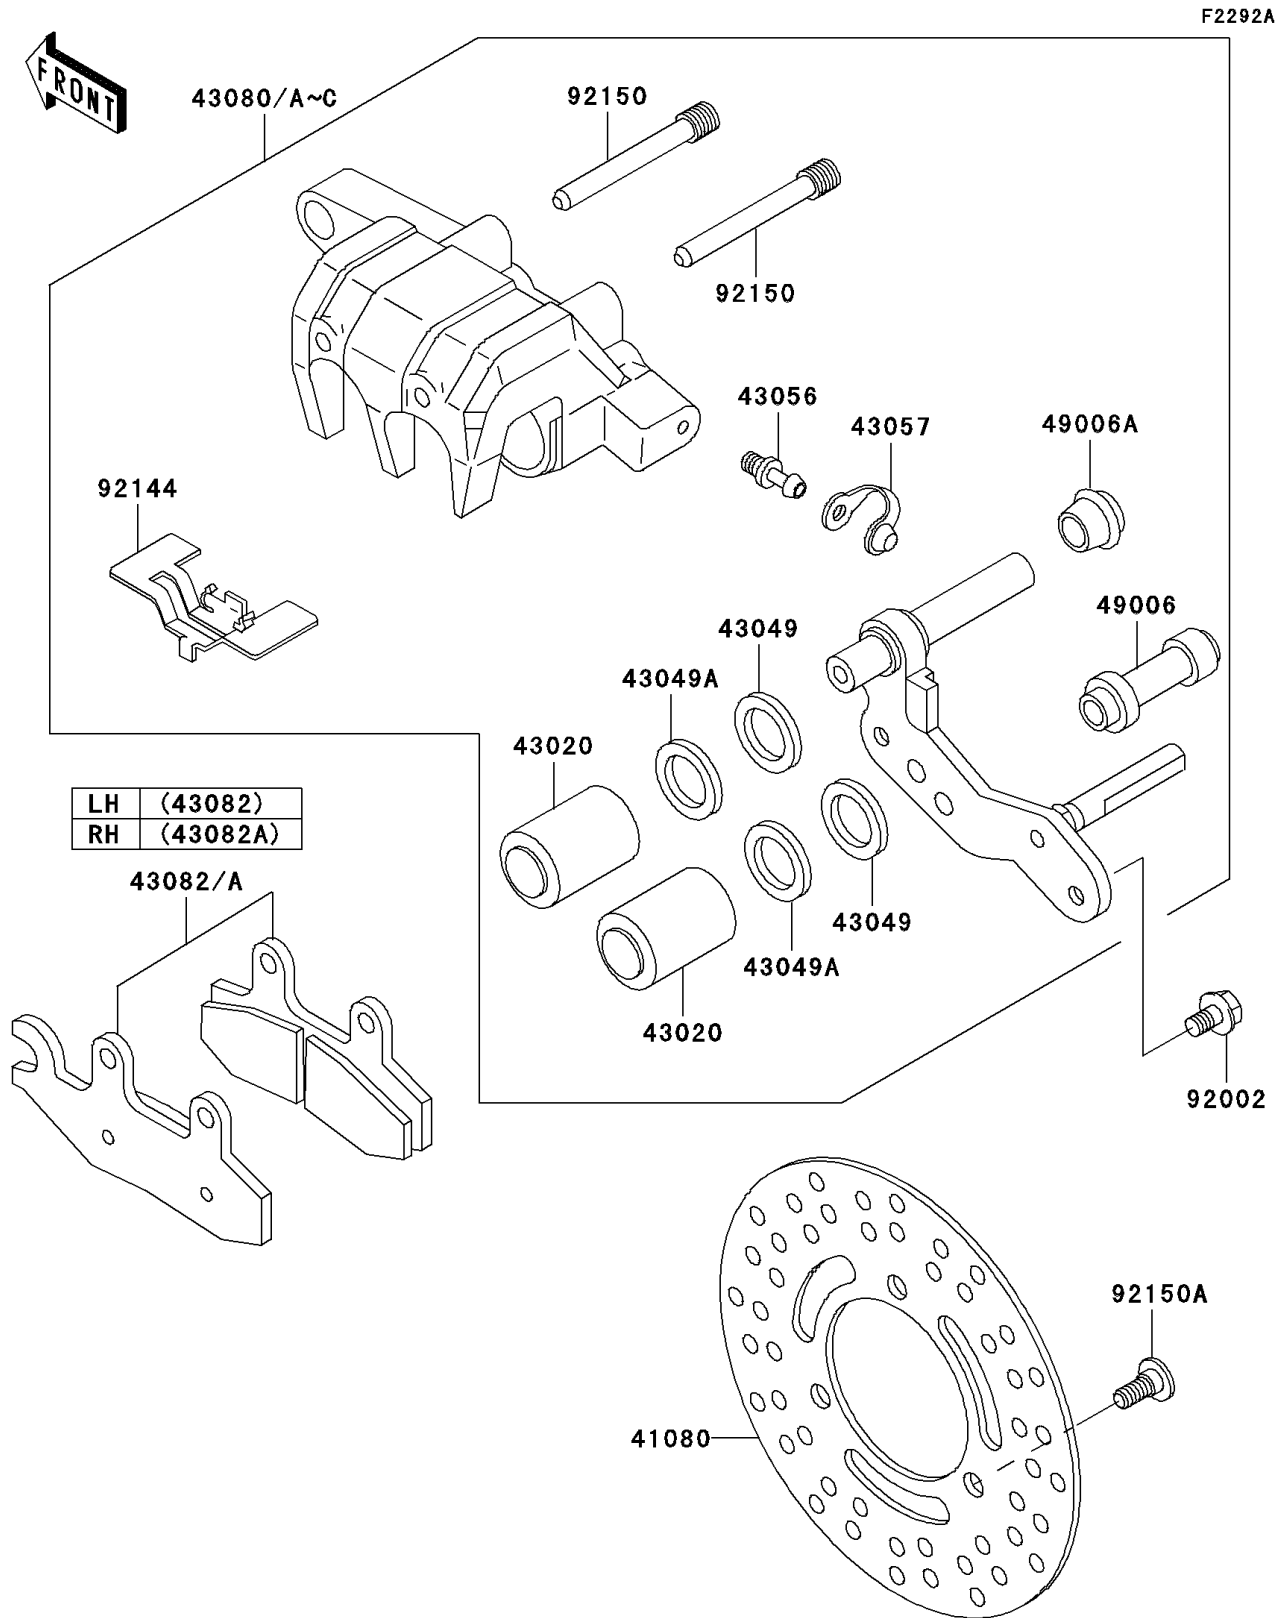

2004 Bayou 300 4X4

PARTS DIAGRAM

Front Brake(C16/C17)

2004 Bayou 300 4X4

PARTS LIST

Front Brake(C16/C17)

ITEM NAME

PART NUMBER

QUANTITY
