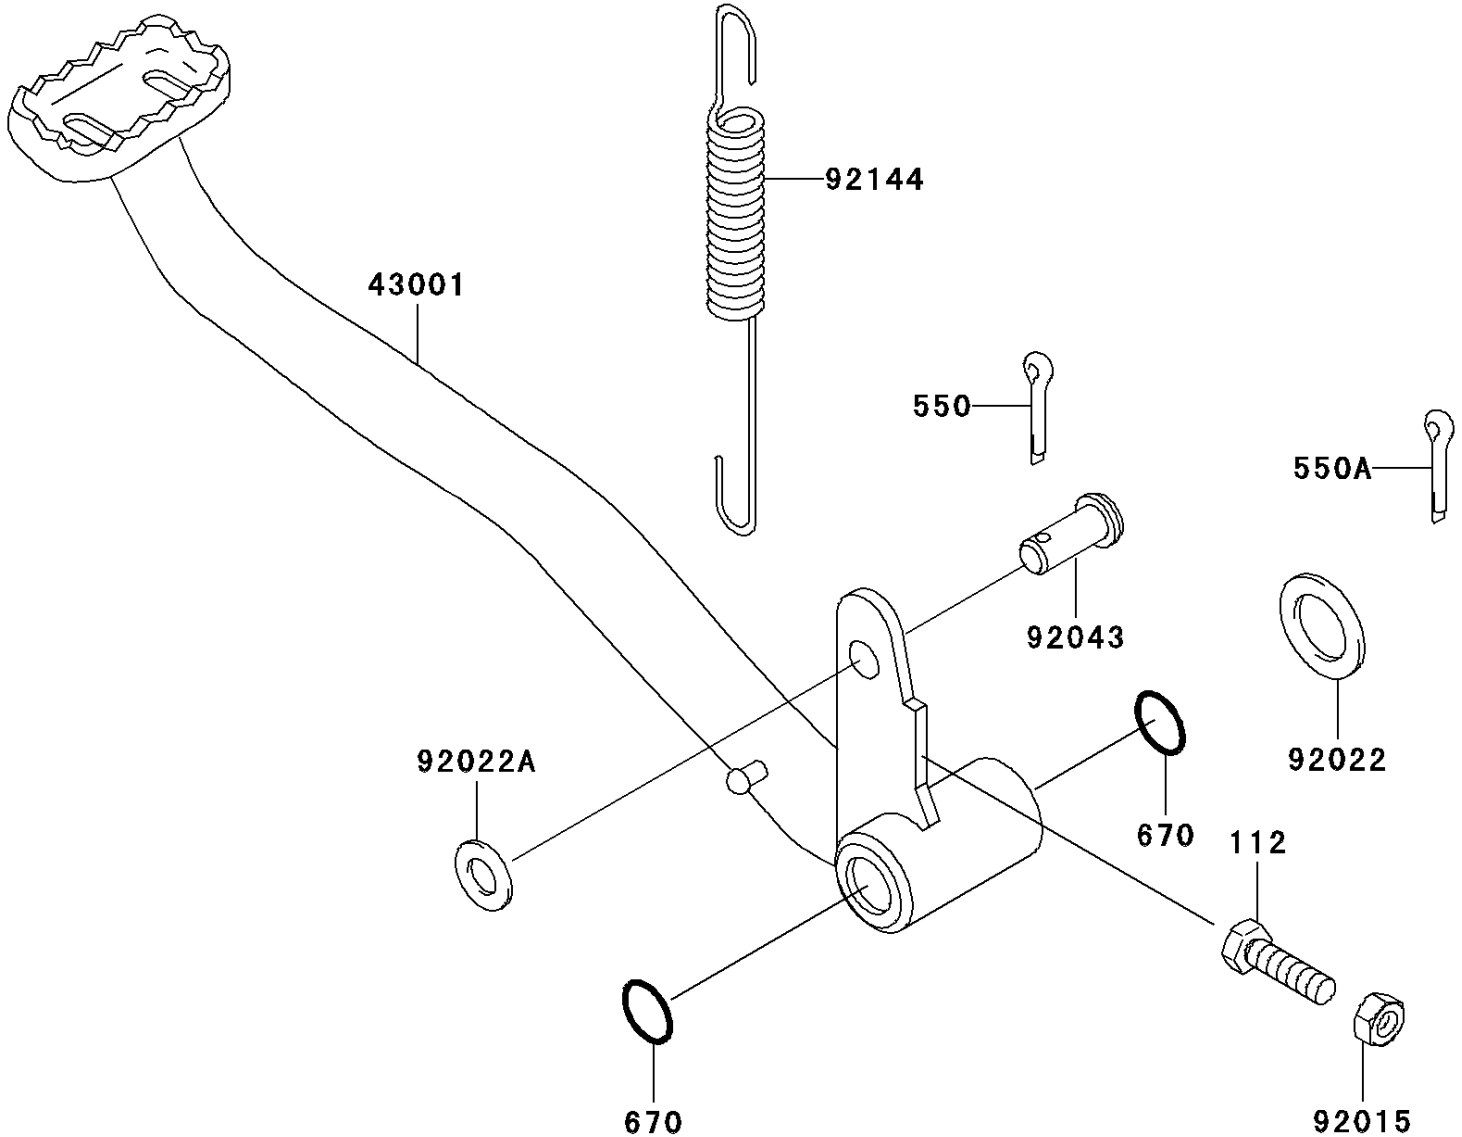

2004 Bayou 300 4X4

PARTS DIAGRAM

Brake Pedal

2004 Bayou 300 4X4

PARTS LIST

Brake Pedal

ITEM NAME

PART NUMBER

QUANTITY
