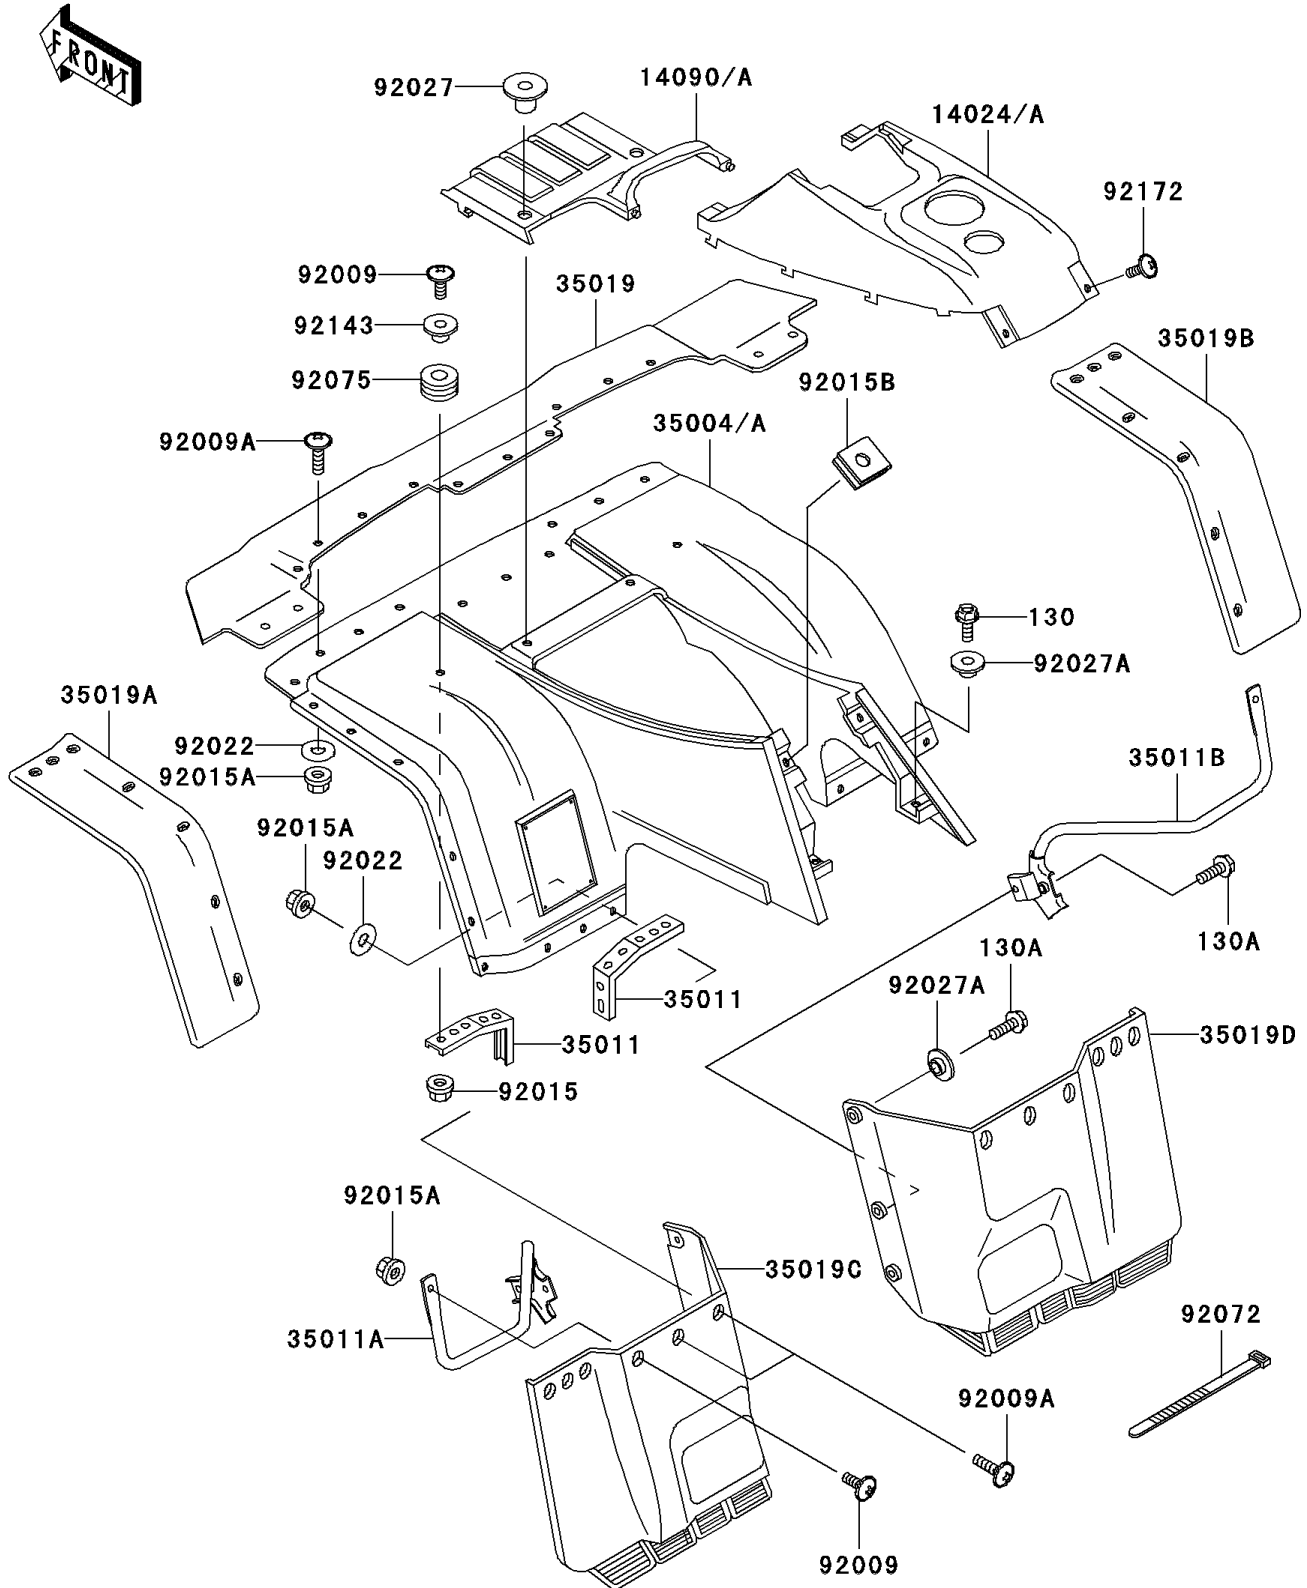

2004 Bayou 300 4X4

PARTS DIAGRAM

Front Fender(s)

F2171

2004 Bayou 300 4X4

PARTS LIST

Front Fender(s)

ITEM NAME

PART NUMBER

QUANTITY
