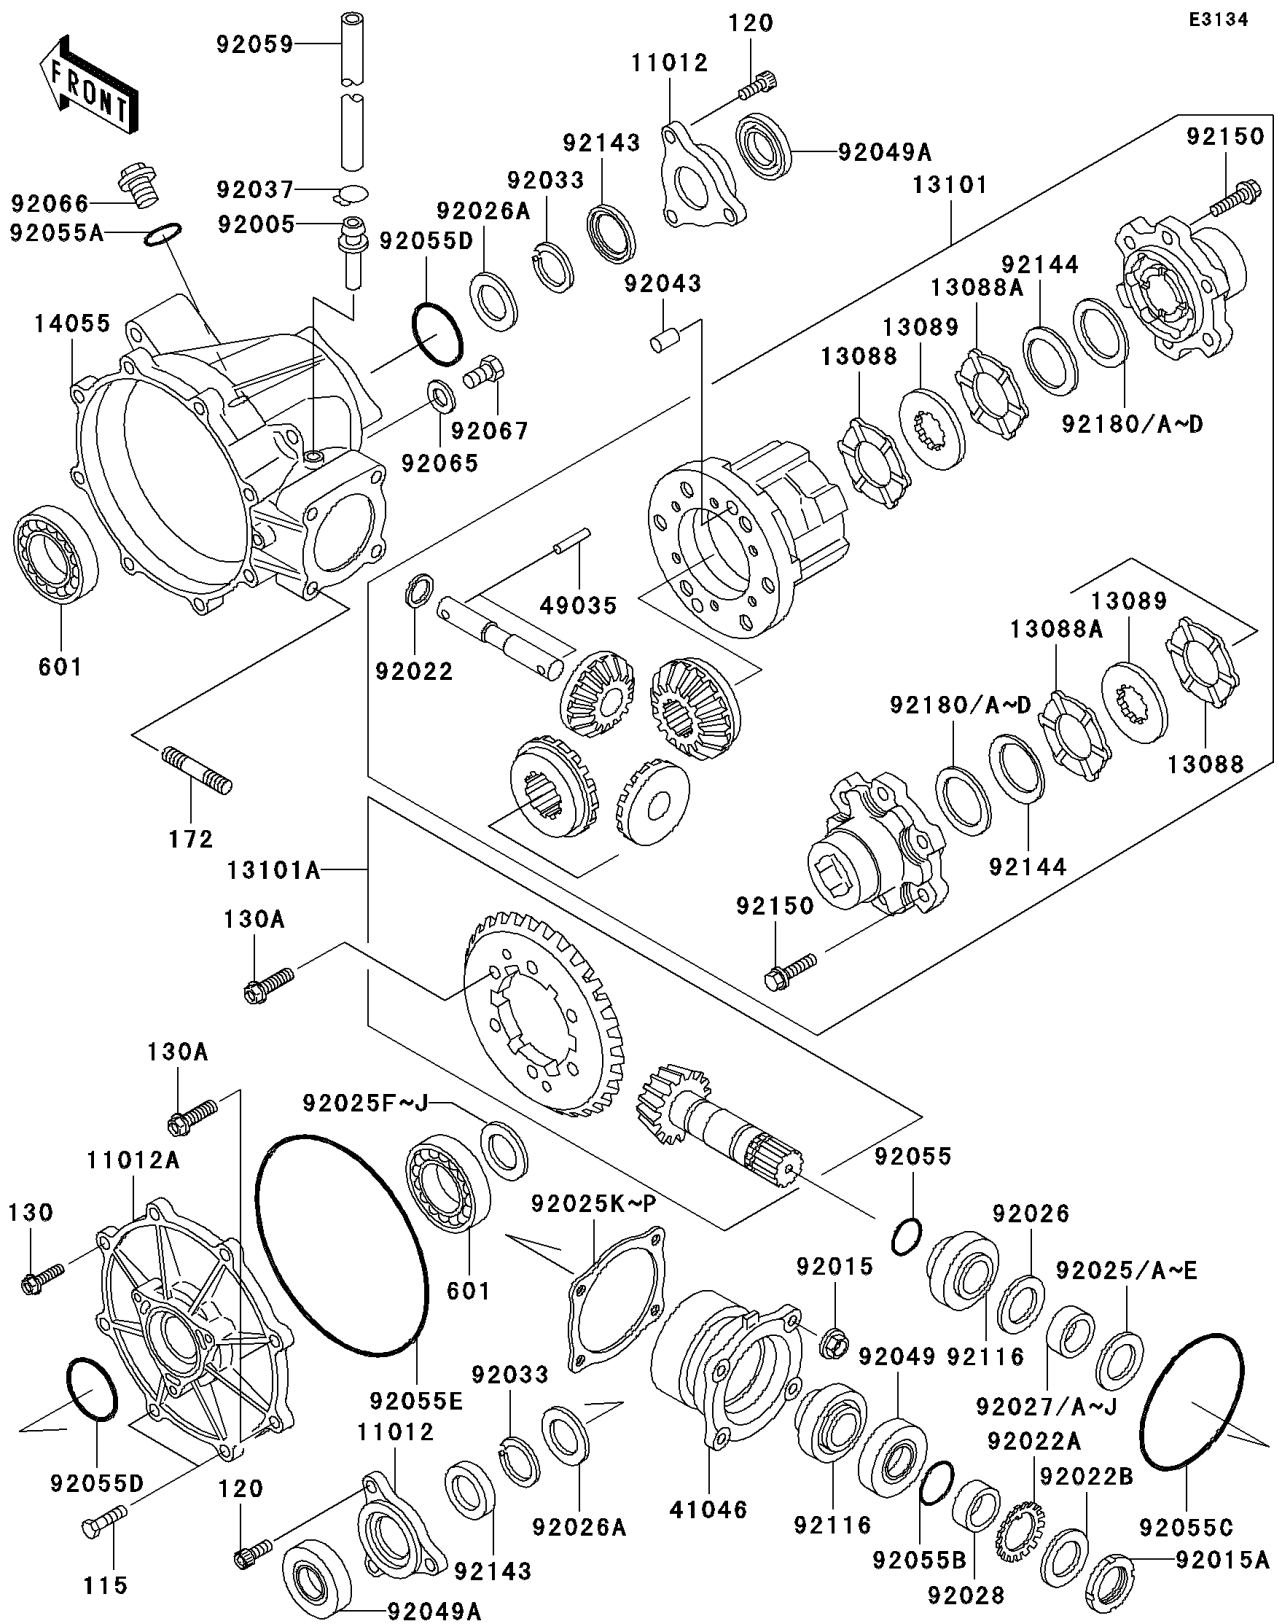

2004 Bayou 300 4X4

Kawasaki

Let the Good Times Roll®

PARTS DIAGRAM

Drive Shaft(Differential)

2004 Bayou 300 4X4

PARTS LIST

Drive Shaft(Differential)

ITEM NAME

PART NUMBER

QUANTITY
