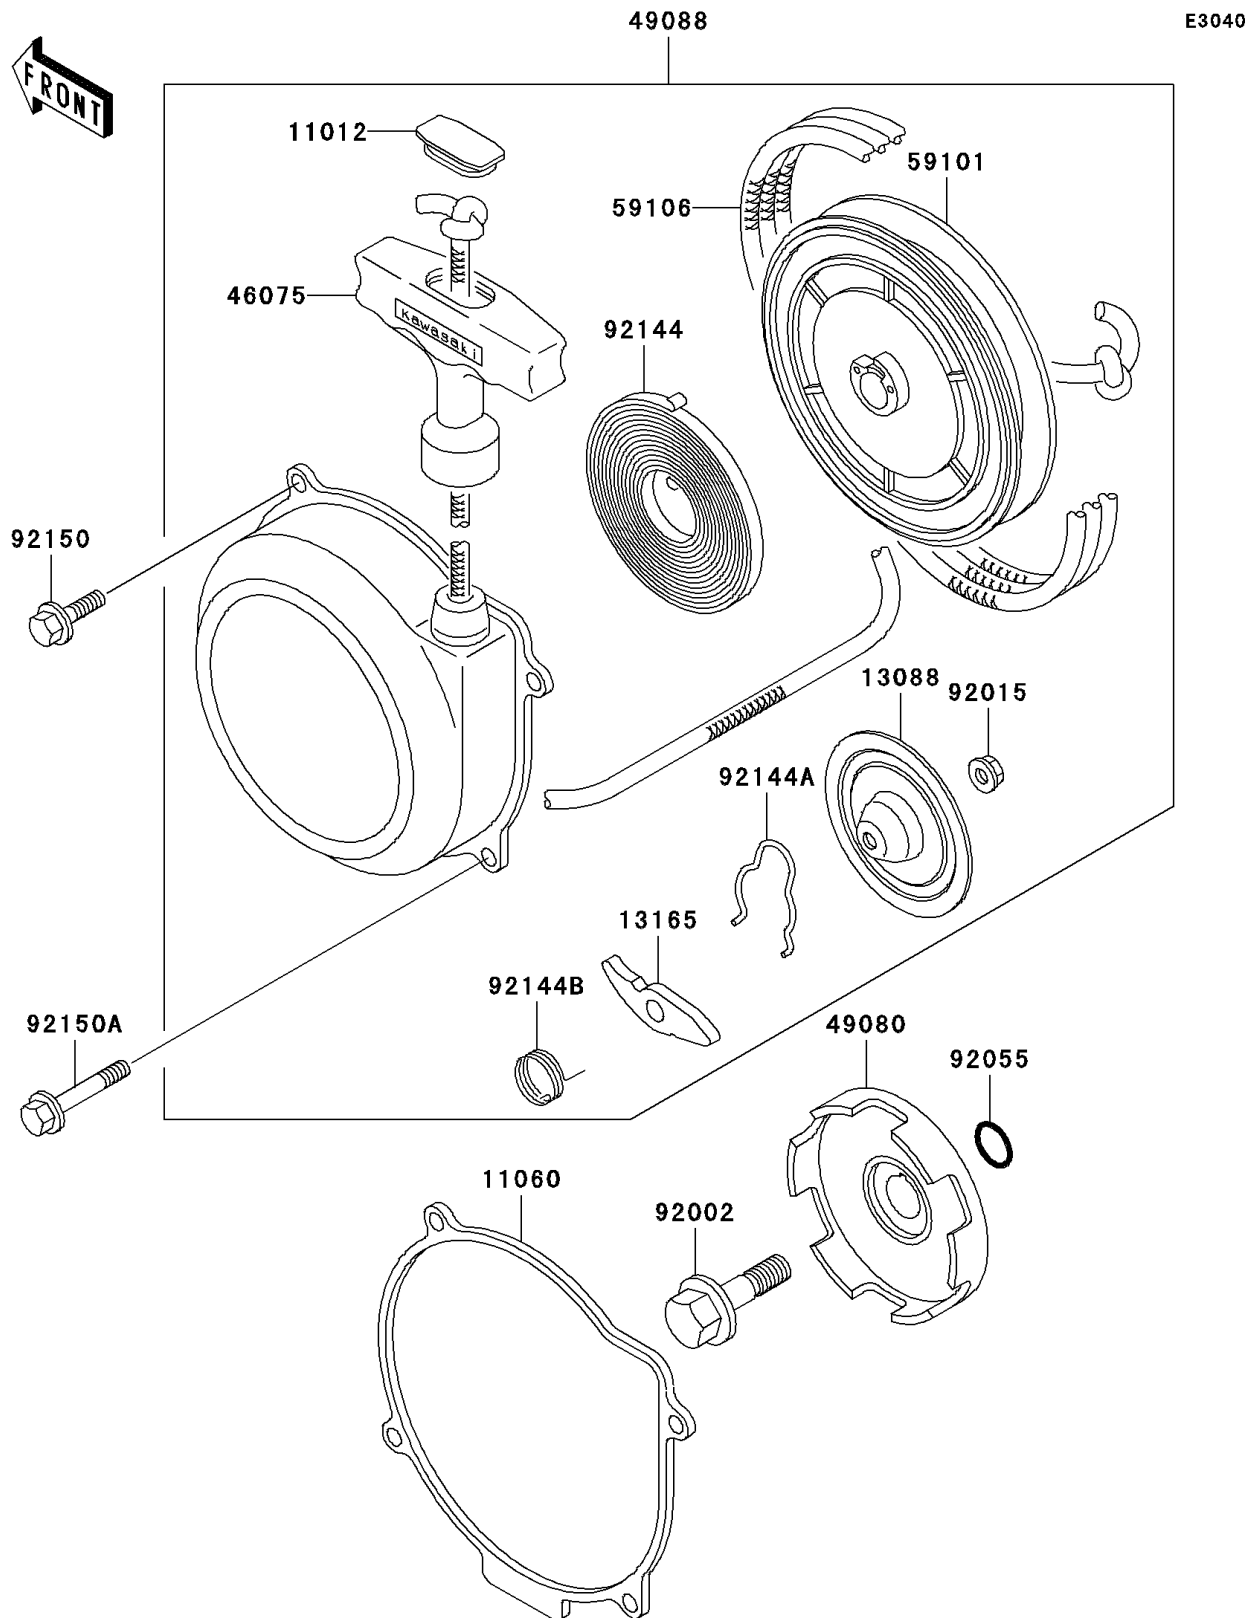

2004 Bayou 300 4X4

PARTS DIAGRAM

Recoil Starter

2004 Bayou 300 4X4

PARTS LIST

Recoil Starter

ITEM NAME

PART NUMBER

QUANTITY
