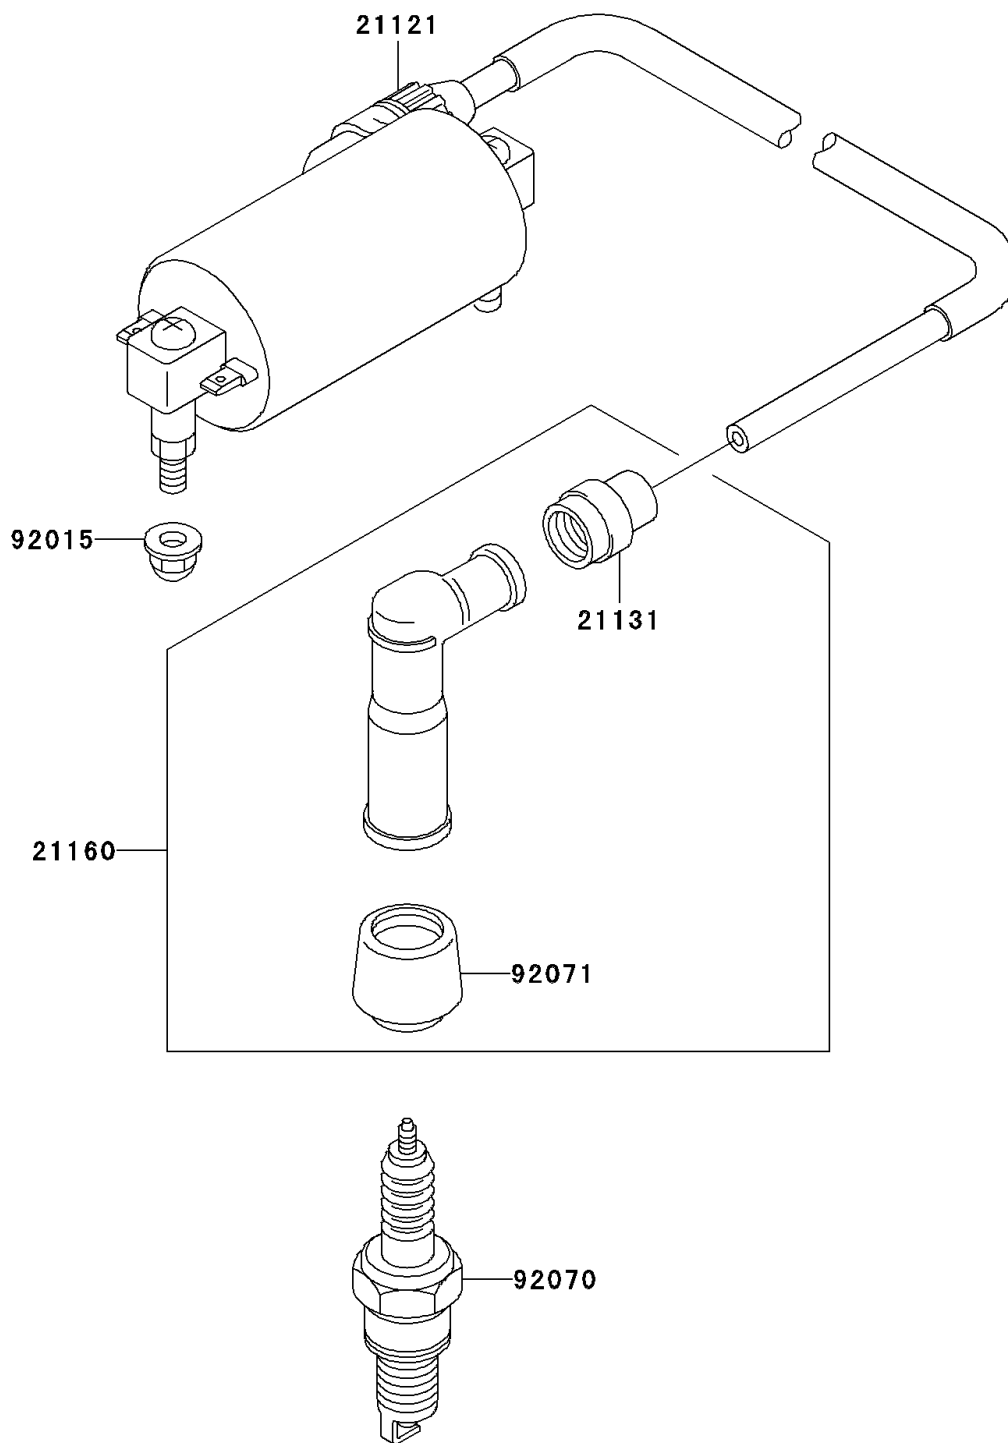

2004 Bayou 300 4X4

PARTS DIAGRAM

Ignition System

Kawasaki

Let the Good Times Roll®

E1830

2004 Bayou 300 4X4

PARTS LIST

Ignition System

ITEM NAME

PART NUMBER

QUANTITY
