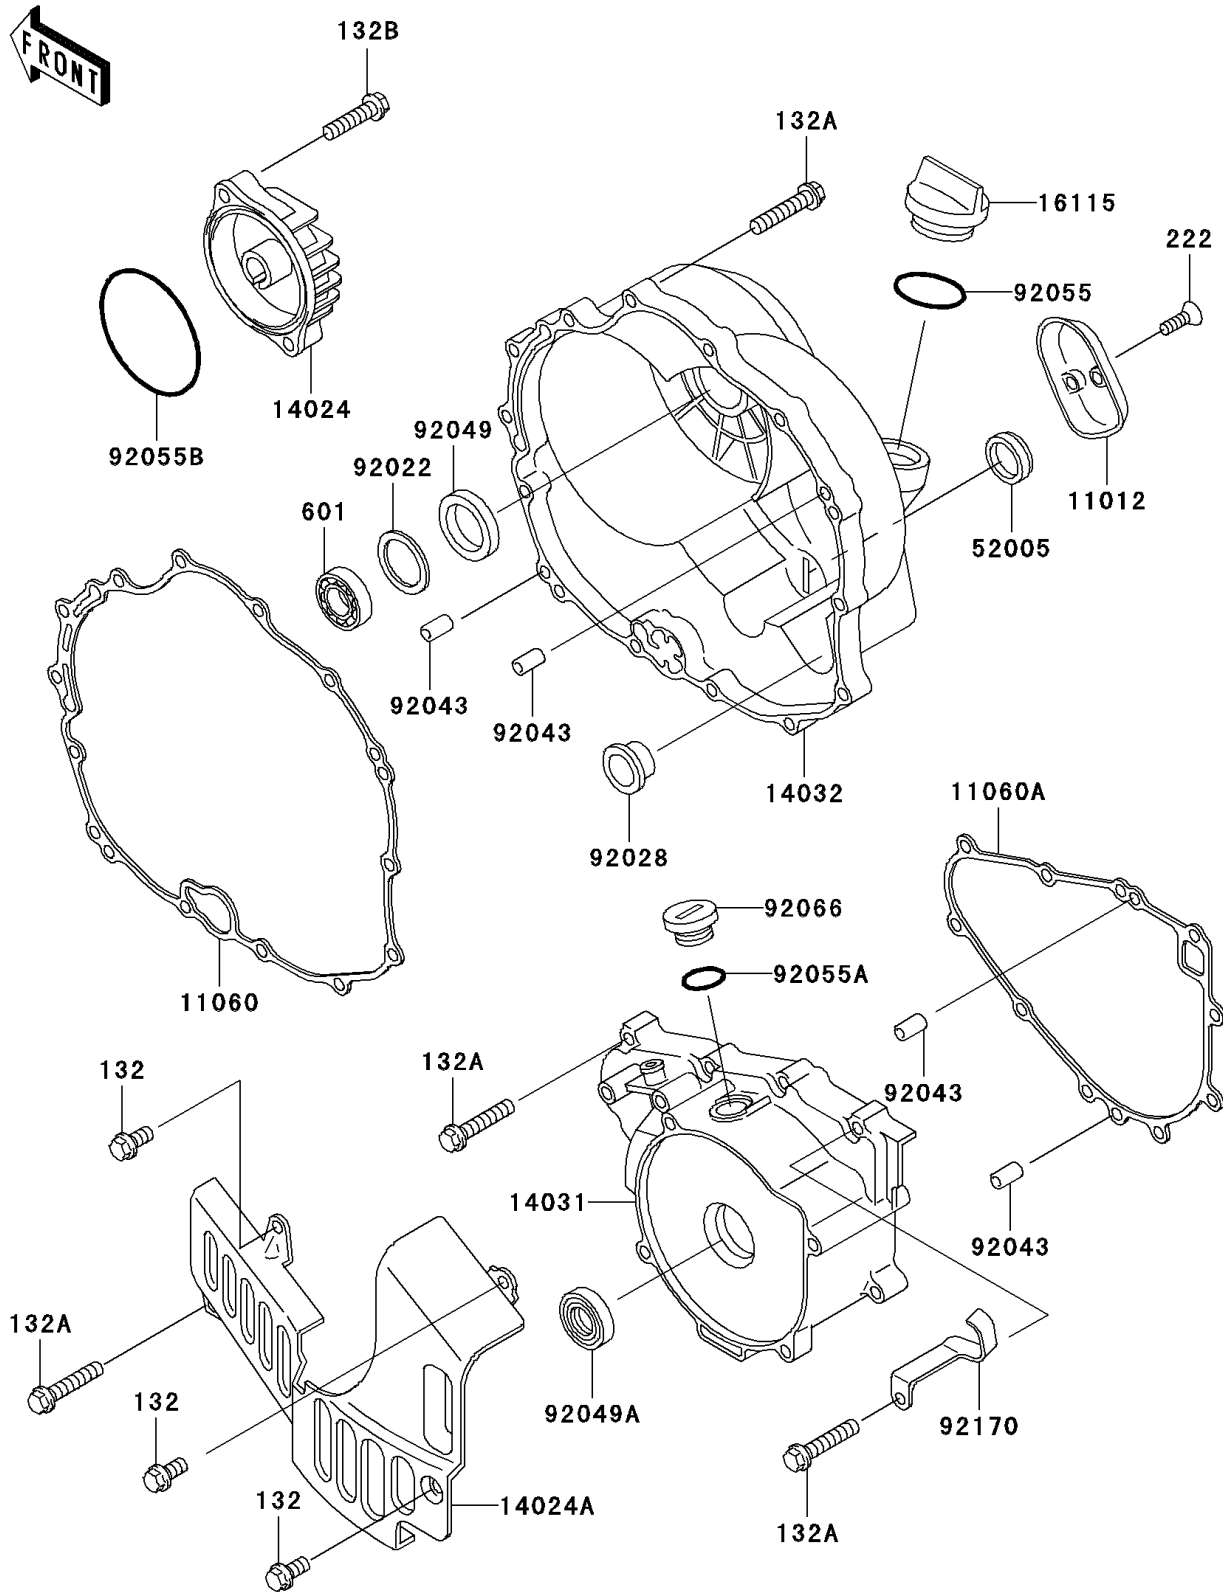

# 2004 Bayou 300 4X4

## PARTS DIAGRAM

### Engine Cover(s)

E1431

## PARTS LIST

Engine Cover(s)

**ITEM NAME**

**PART NUMBER**

**QUANTITY**

---