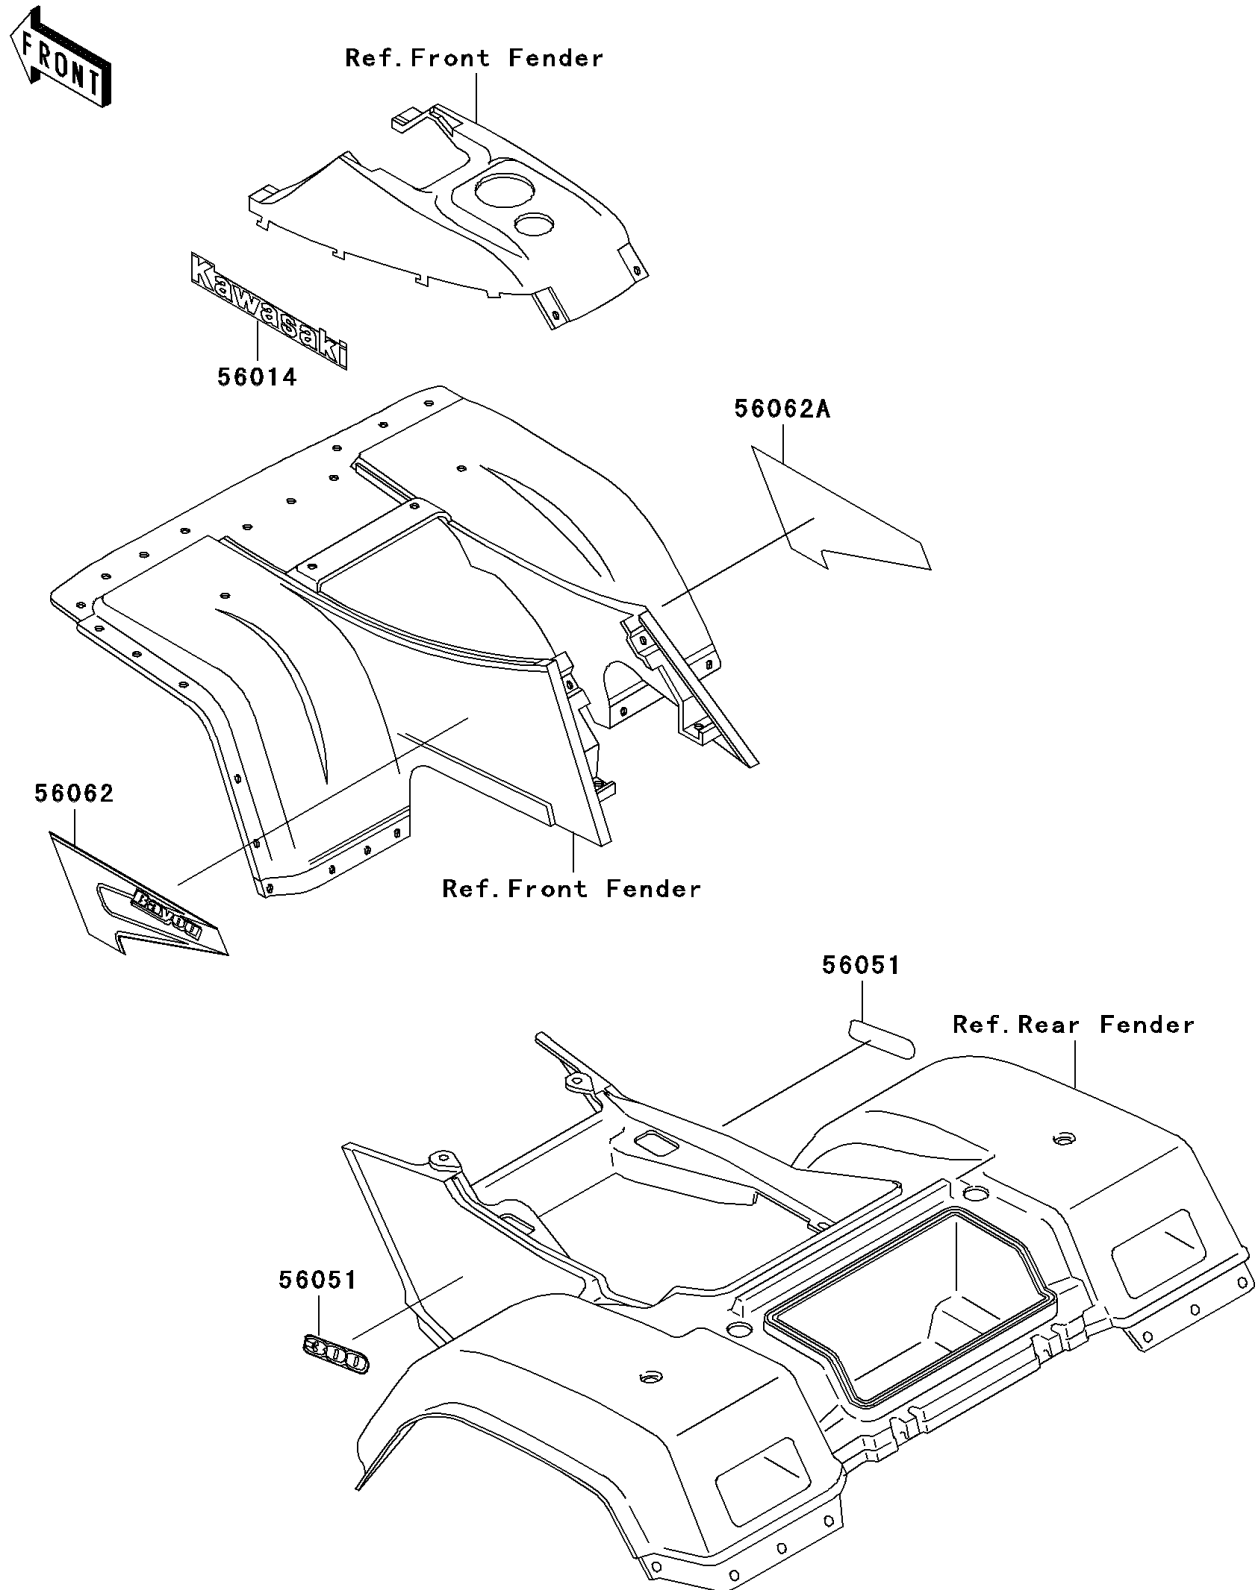

1999 Bayou 300 4X4

PARTS DIAGRAM

Decals(Green)(KLF300-C11)

F2861B

1999 Bayou 300 4X4

PARTS LIST

Decals(Green)(KLF300-C11)

ITEM NAME

PART NUMBER

QUANTITY
