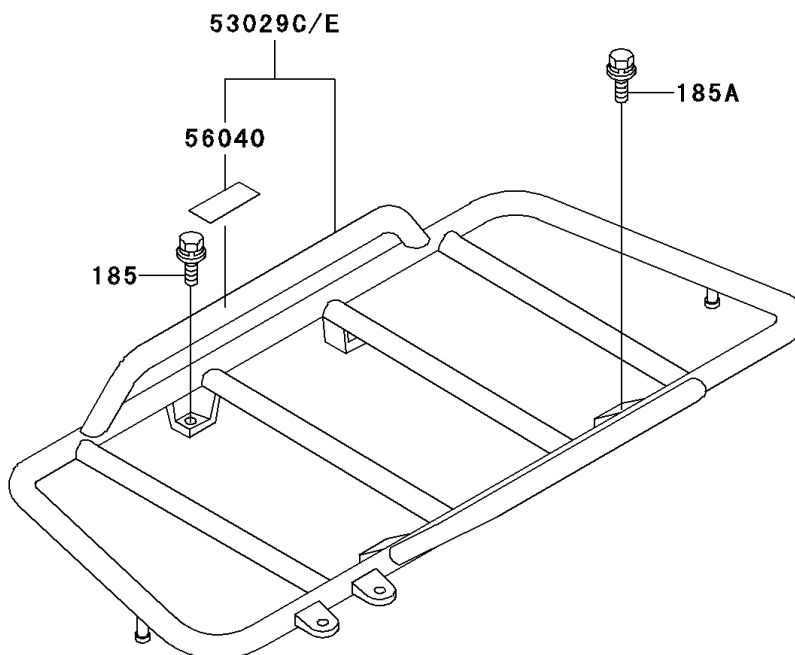

2001 Bayou 300 4X4

PARTS DIAGRAM

Carrier(s)

Kawasaki

Let the Good Times Roll®

F2520

2001 Bayou 300 4X4

PARTS LIST

Carrier(s)

ITEM NAME

PART NUMBER

QUANTITY
