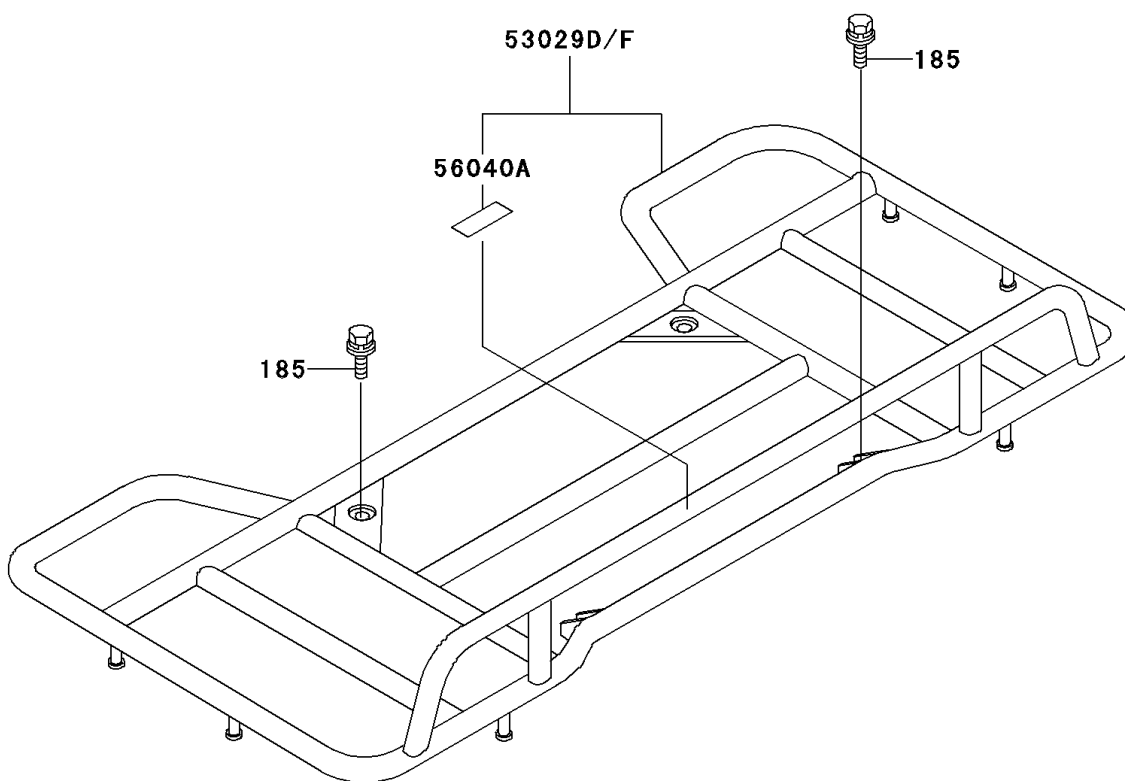

2001 Bayou 300 4X4

PARTS DIAGRAM

Carrier(s)

Kawasaki

Let the Good Times Roll®

F2520

2001 Bayou 300 4X4

PARTS LIST

Carrier(s)

ITEM NAME

PART NUMBER

QUANTITY
