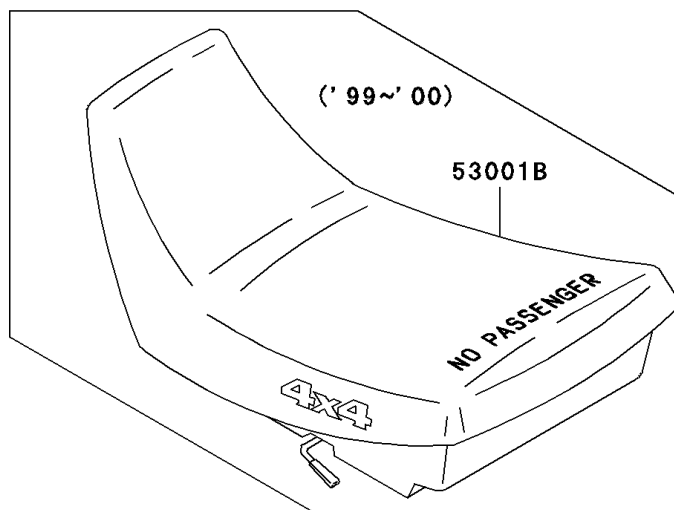

## PARTS DIAGRAM

### Seat

**Kawasaki**

Let the Good Times Roll®

F2510

## PARTS LIST

Seat

ITEM NAME	PART NUMBER	QUANTITY
SEAT-ASSY,S.GRAY (Ref # 53001B)	53001-1891-LG	1