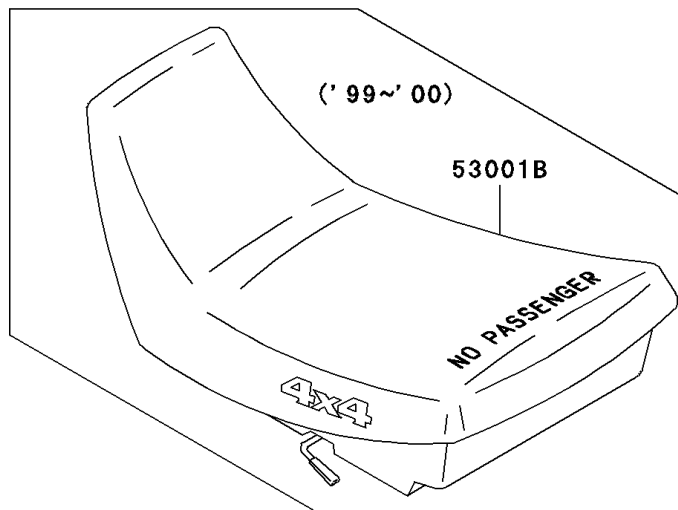

1999 Bayou 300 4X4

PARTS DIAGRAM

Seat

Kawasaki

Let the Good Times Roll®

F2510

1999 Bayou 300 4X4

PARTS LIST

Seat

ITEM NAME

PART NUMBER

QUANTITY
