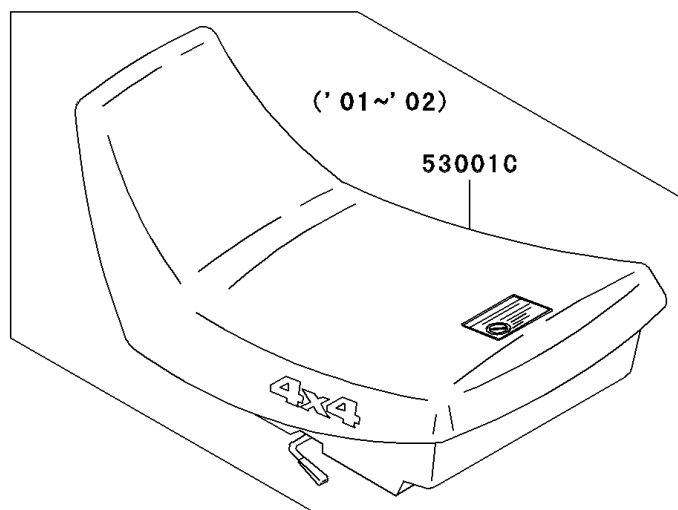

1999 Bayou 300 4X4

PARTS DIAGRAM

Seat

Kawasaki

Let the Good Times Roll®

F2510

1999 Bayou 300 4X4

PARTS LIST

Seat

ITEM NAME

PART NUMBER

QUANTITY
