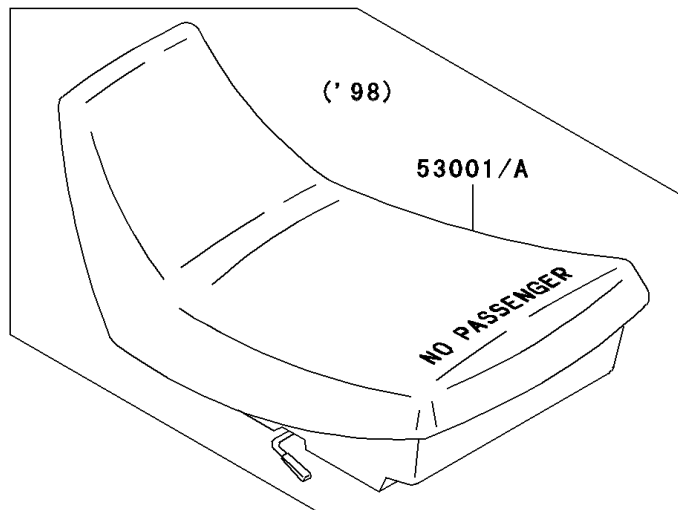

1999 Bayou 300 4X4

PARTS DIAGRAM

Seat

Kawasaki

Let the Good Times Roll®

F2510

1999 Bayou 300 4X4

PARTS LIST

Seat

ITEM NAME

PART NUMBER

QUANTITY
