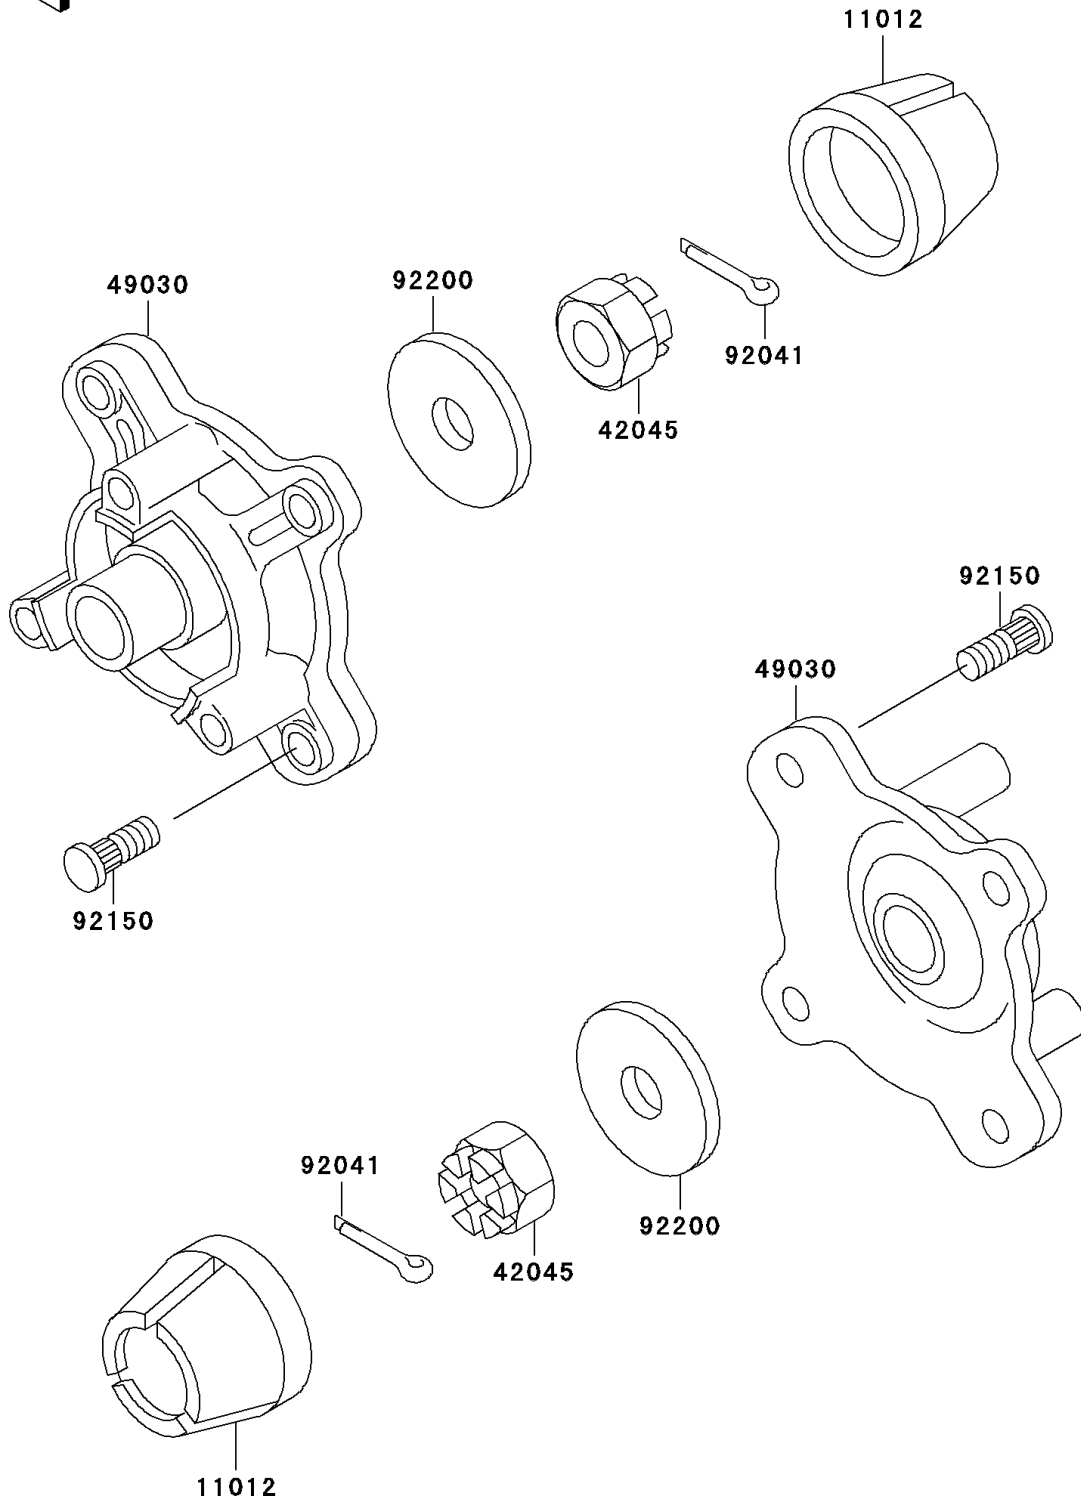

## PARTS DIAGRAM

### Front Hub

F2230

## PARTS LIST

### Front Hub

ITEM NAME	PART NUMBER	QUANTITY
CAP,WHEEL (Ref # 11012)	11012-1969	2
NUT,CASTLE,18MM (Ref # 42045)	42045-018	2
HUB,FR (Ref # 49030)	49030-1116	2
COTTER,4.0X35 (Ref # 92041)	92041-1053	2
BOLT (Ref # 92150)	92150-1289	8
WASHER,18.5X52X4.5 (Ref # 92200)	92200-1474	2