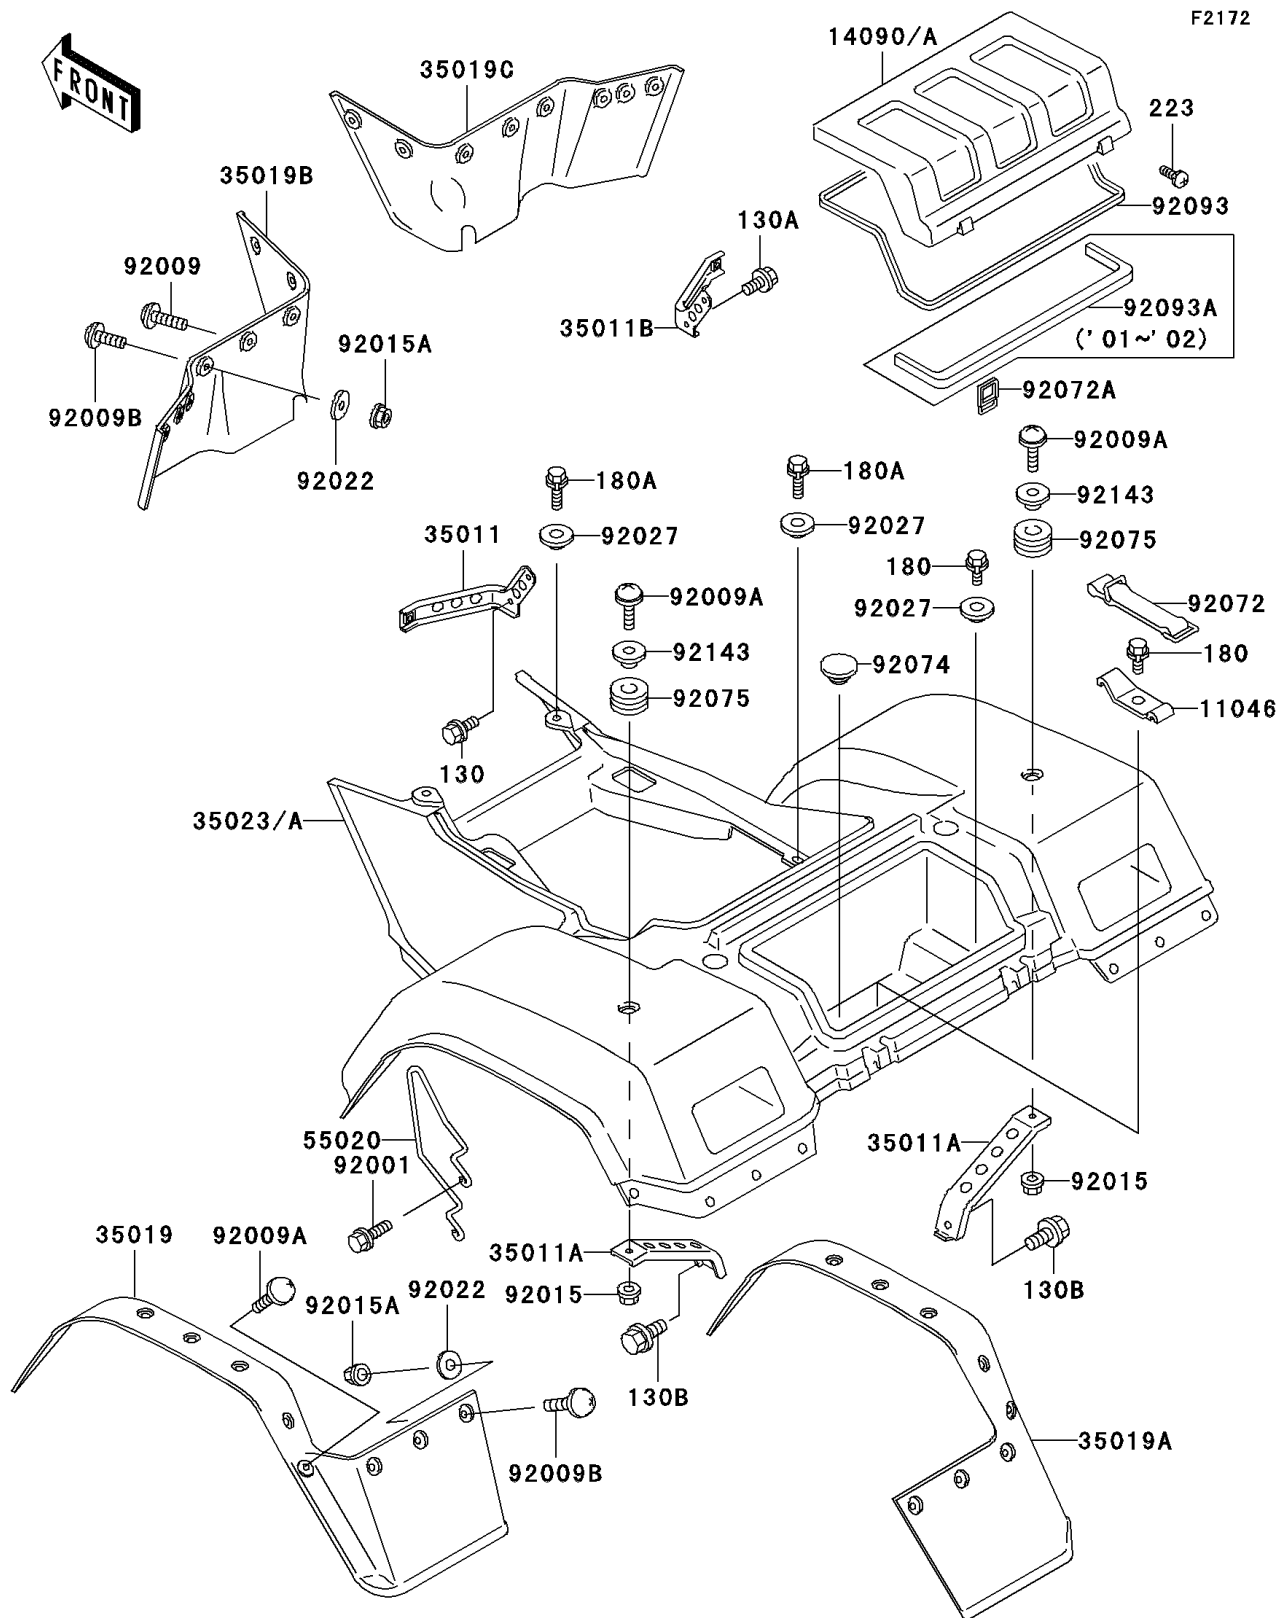

2001 Bayou 300 4X4

PARTS DIAGRAM

Rear Fender(s)

2001 Bayou 300 4X4

PARTS LIST

Rear Fender(s)

ITEM NAME

PART NUMBER

QUANTITY
