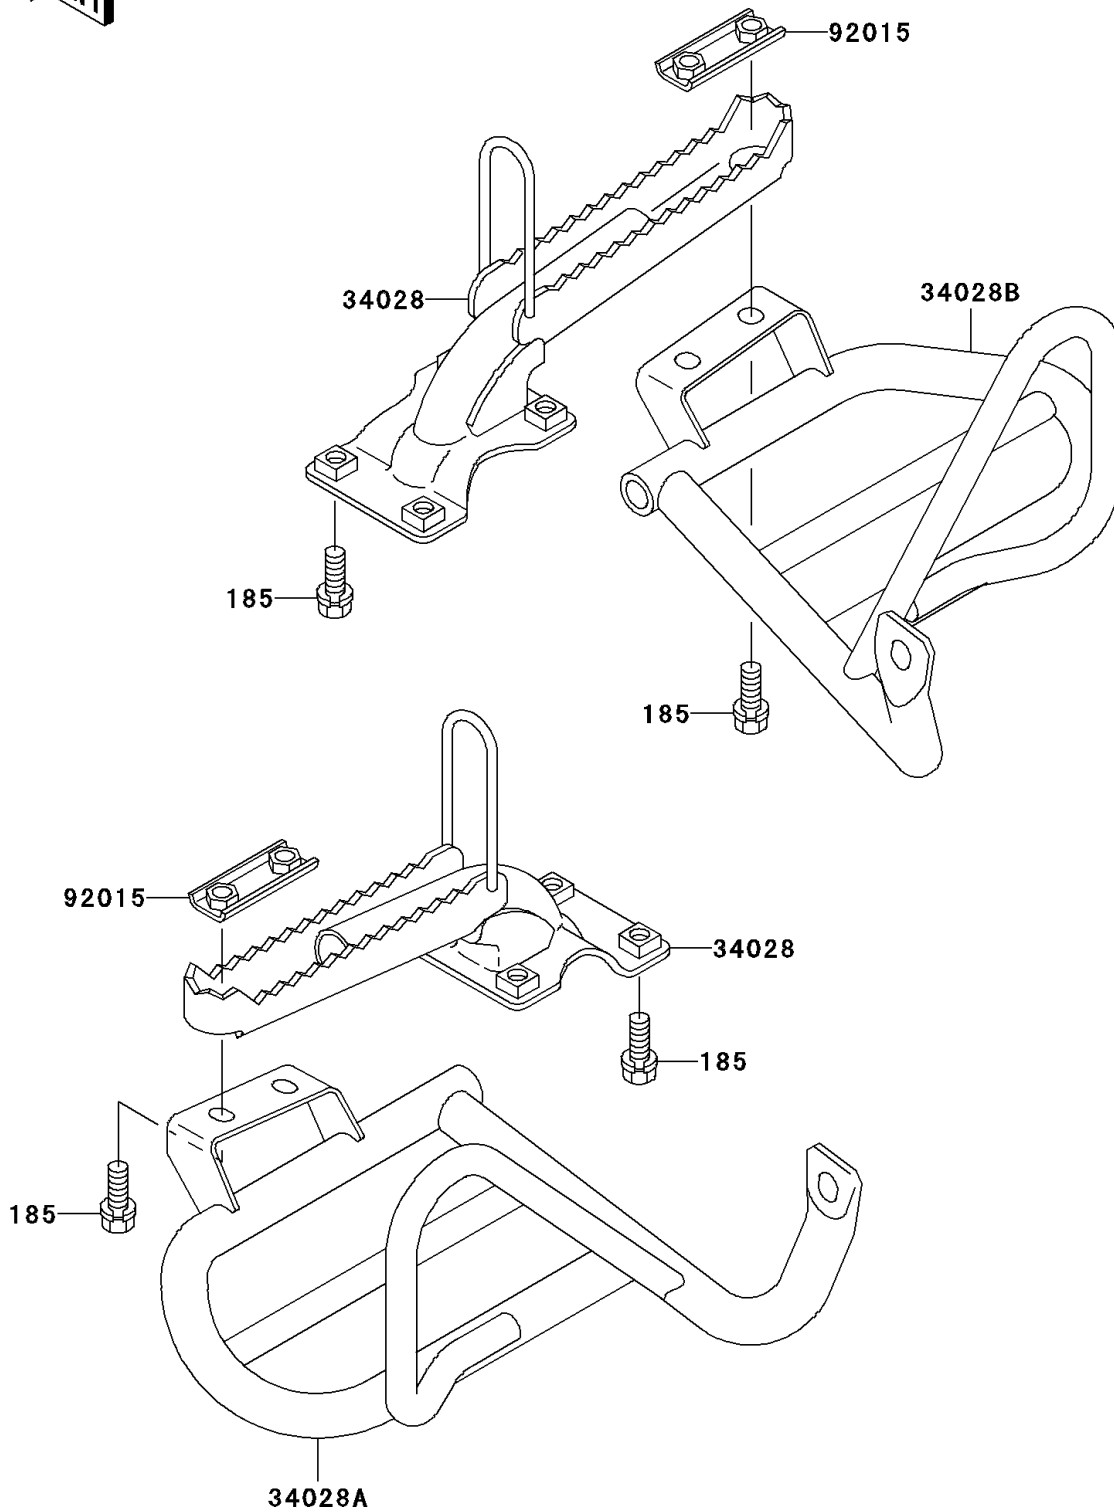

2001 Bayou 300 4X4

PARTS DIAGRAM

Footrests

F2160

2001 Bayou 300 4X4

PARTS LIST

Footrests

ITEM NAME

PART NUMBER

QUANTITY
