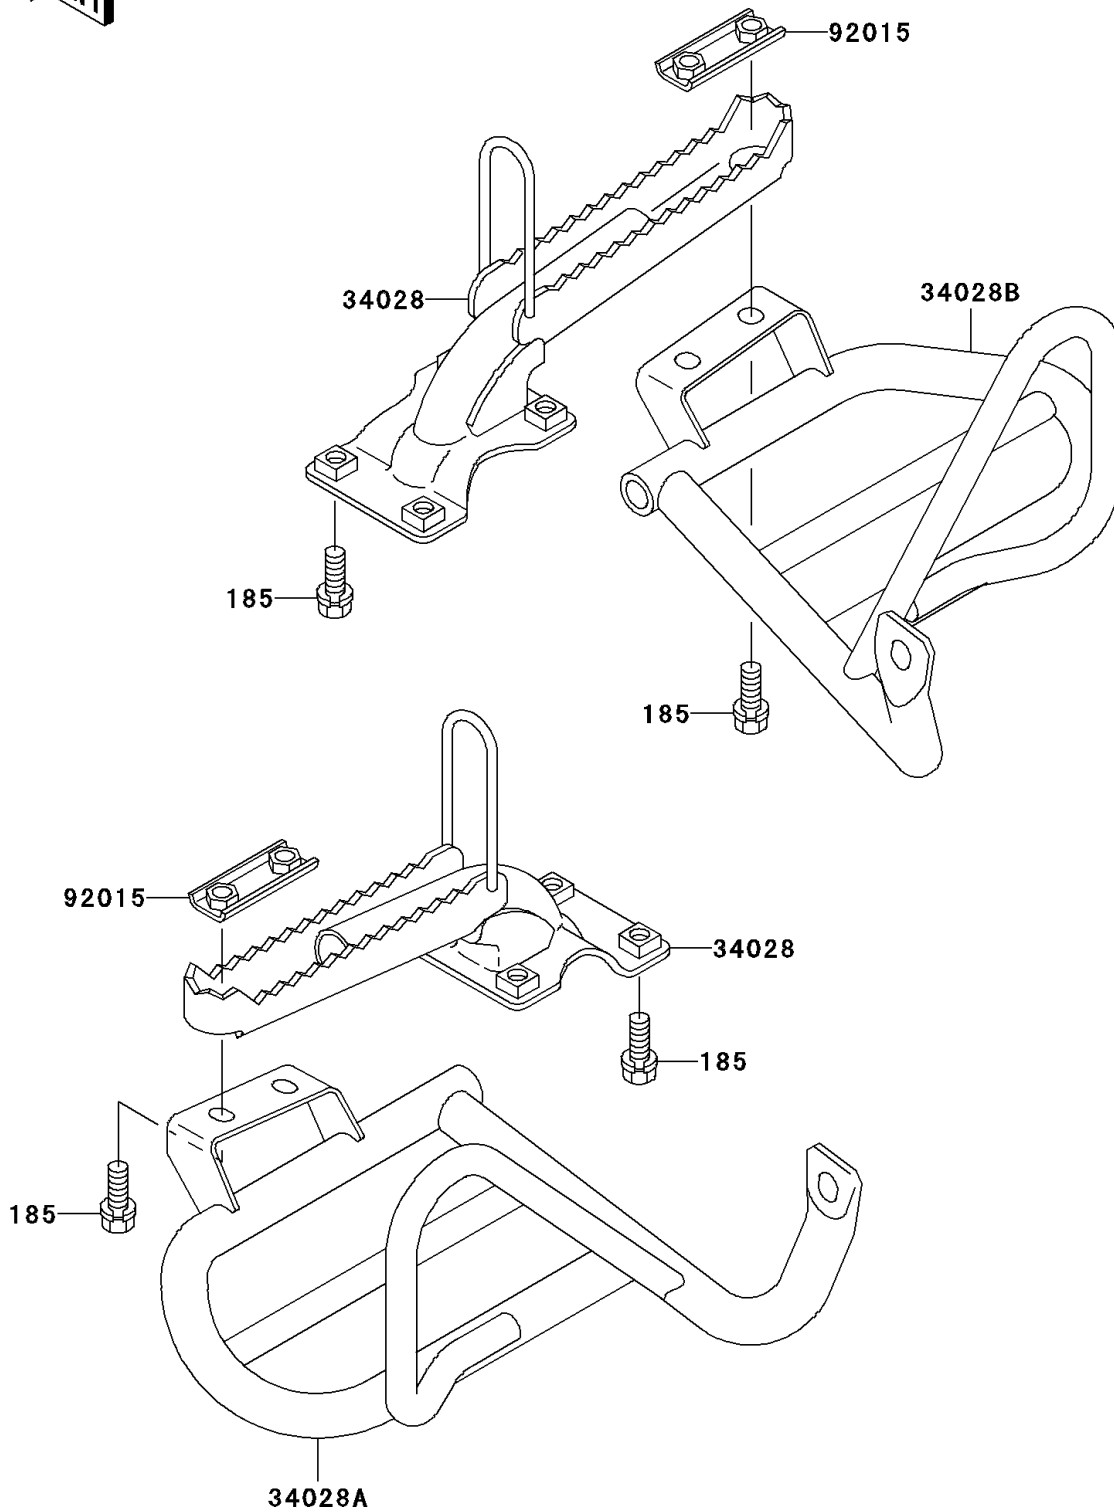

1999 Bayou 300 4X4

PARTS DIAGRAM

Footrests

F2160

1999 Bayou 300 4X4

PARTS LIST

Footrests

ITEM NAME

PART NUMBER

QUANTITY
