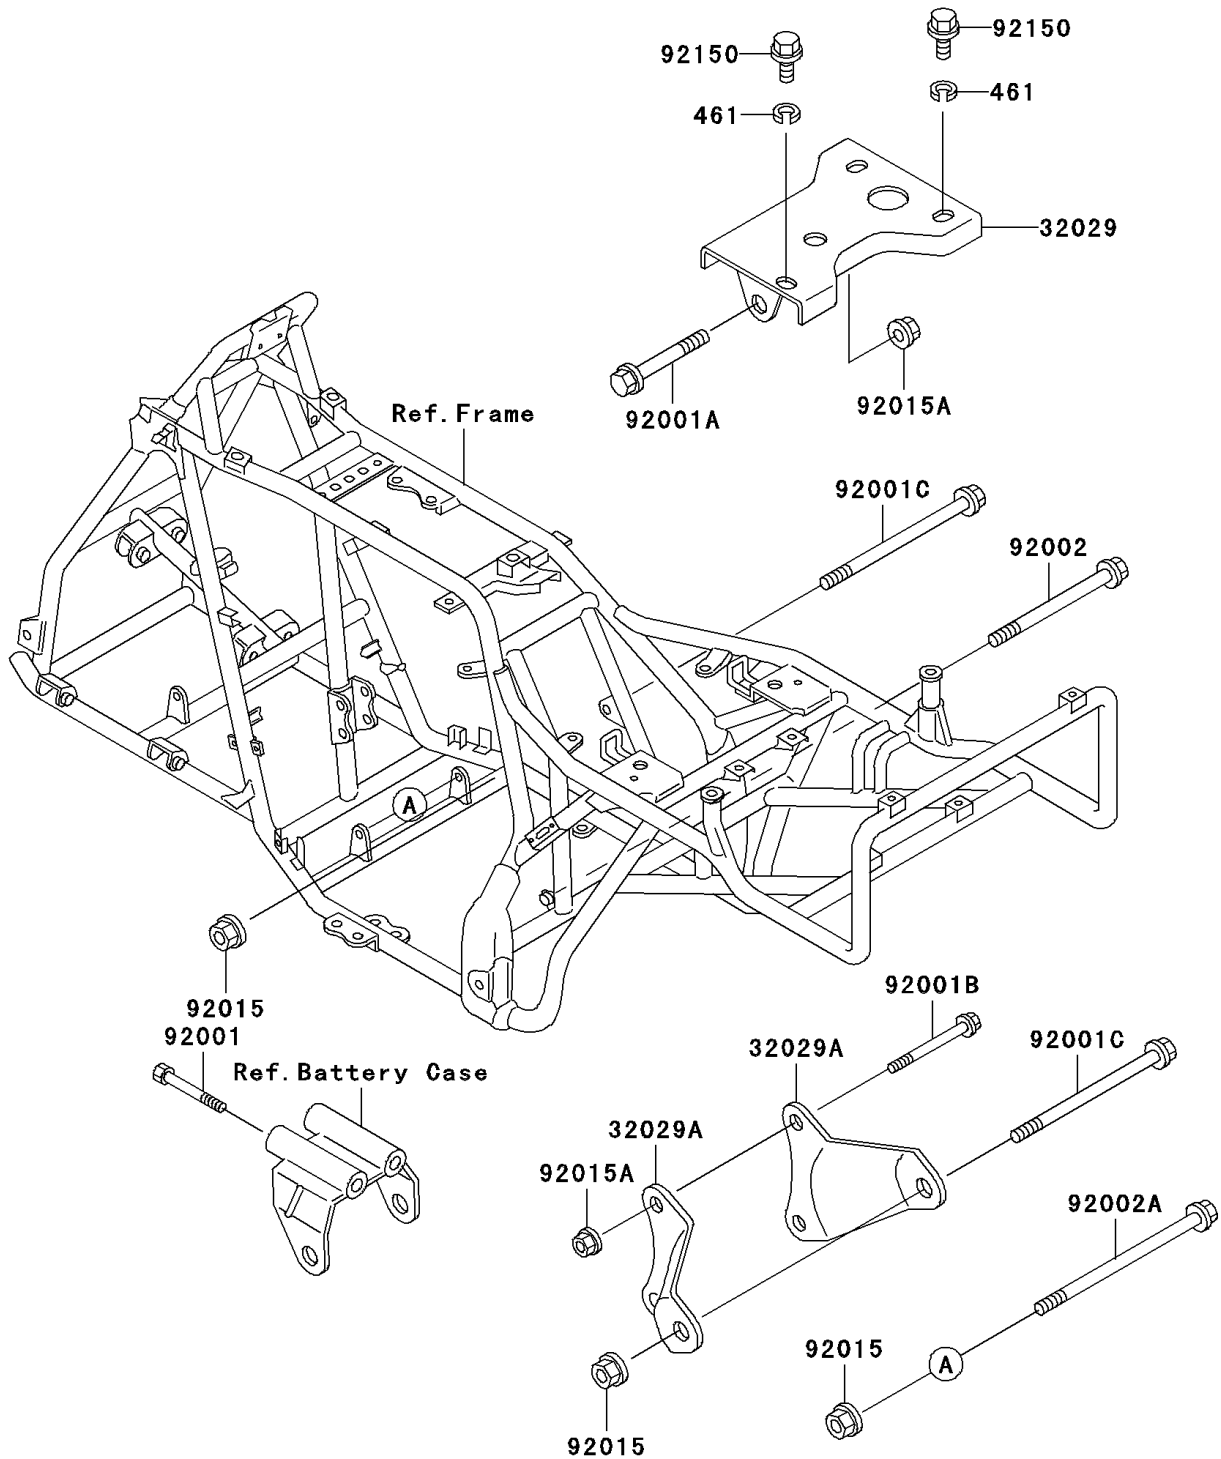

2001 Bayou 300 4X4

PARTS DIAGRAM

Frame Fittings

F2131