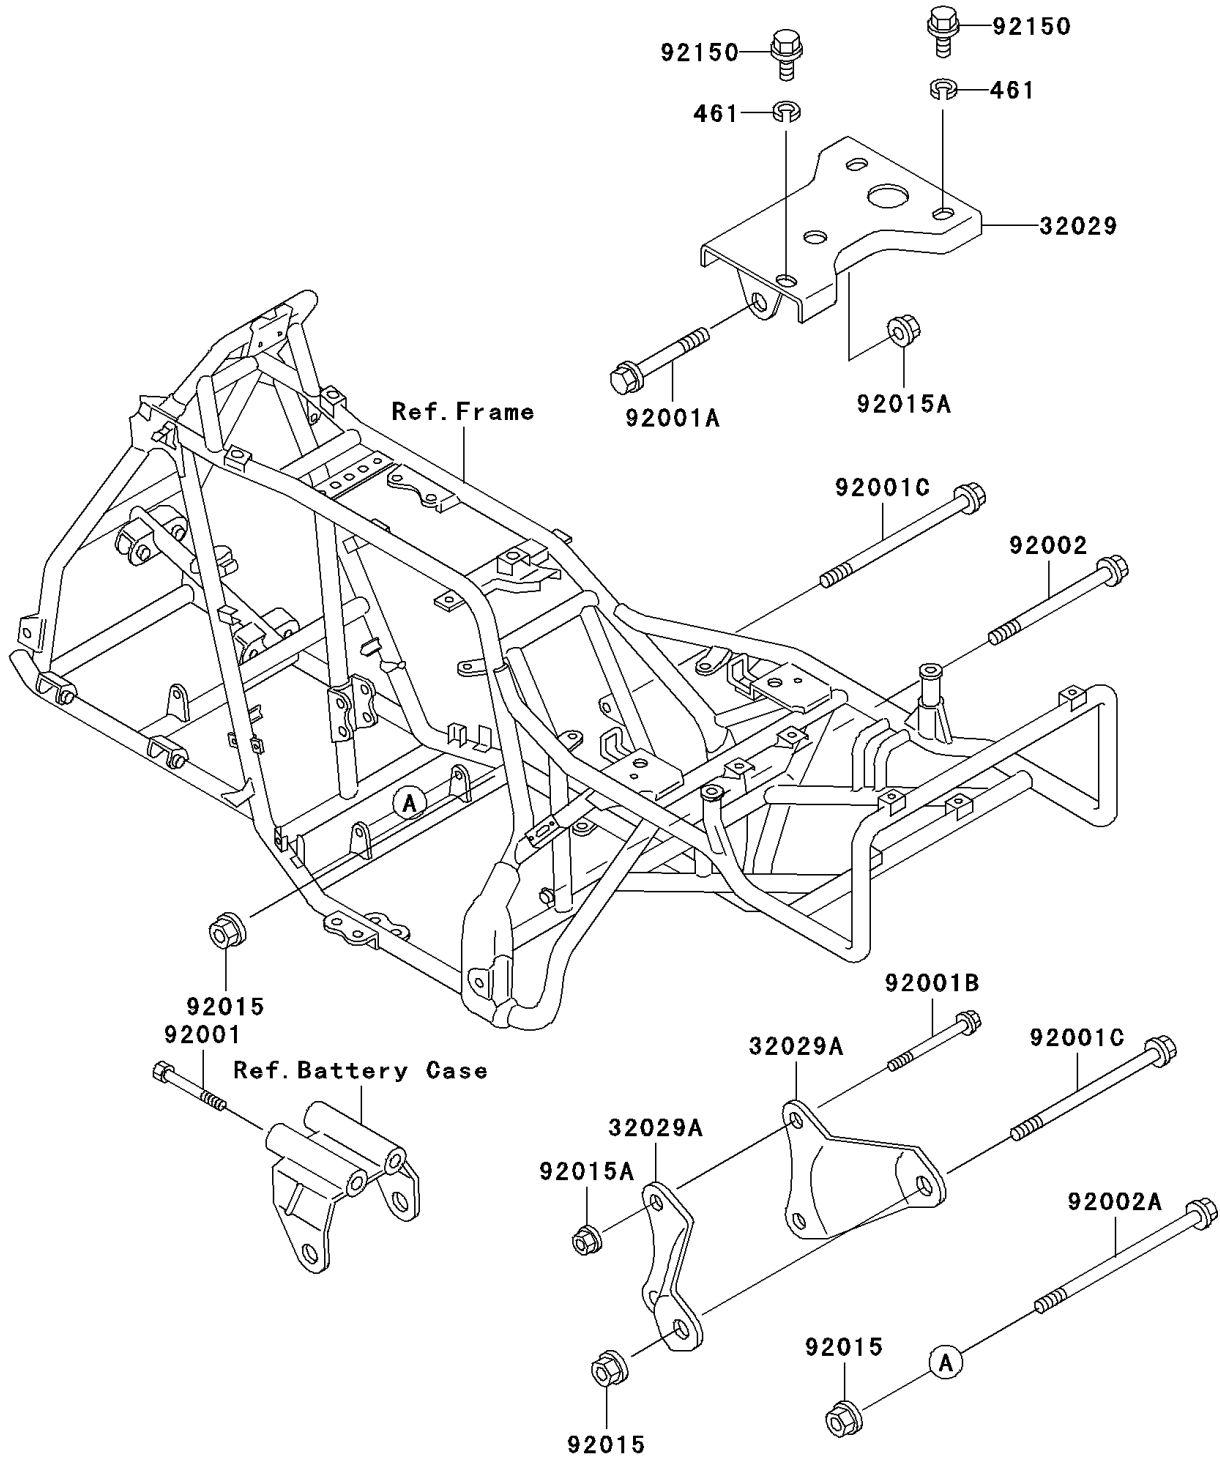

1999 Bayou 300 4X4

PARTS DIAGRAM

Frame Fittings

F2131

1999 Bayou 300 4X4

PARTS LIST

Frame Fittings

ITEM NAME

PART NUMBER

QUANTITY
