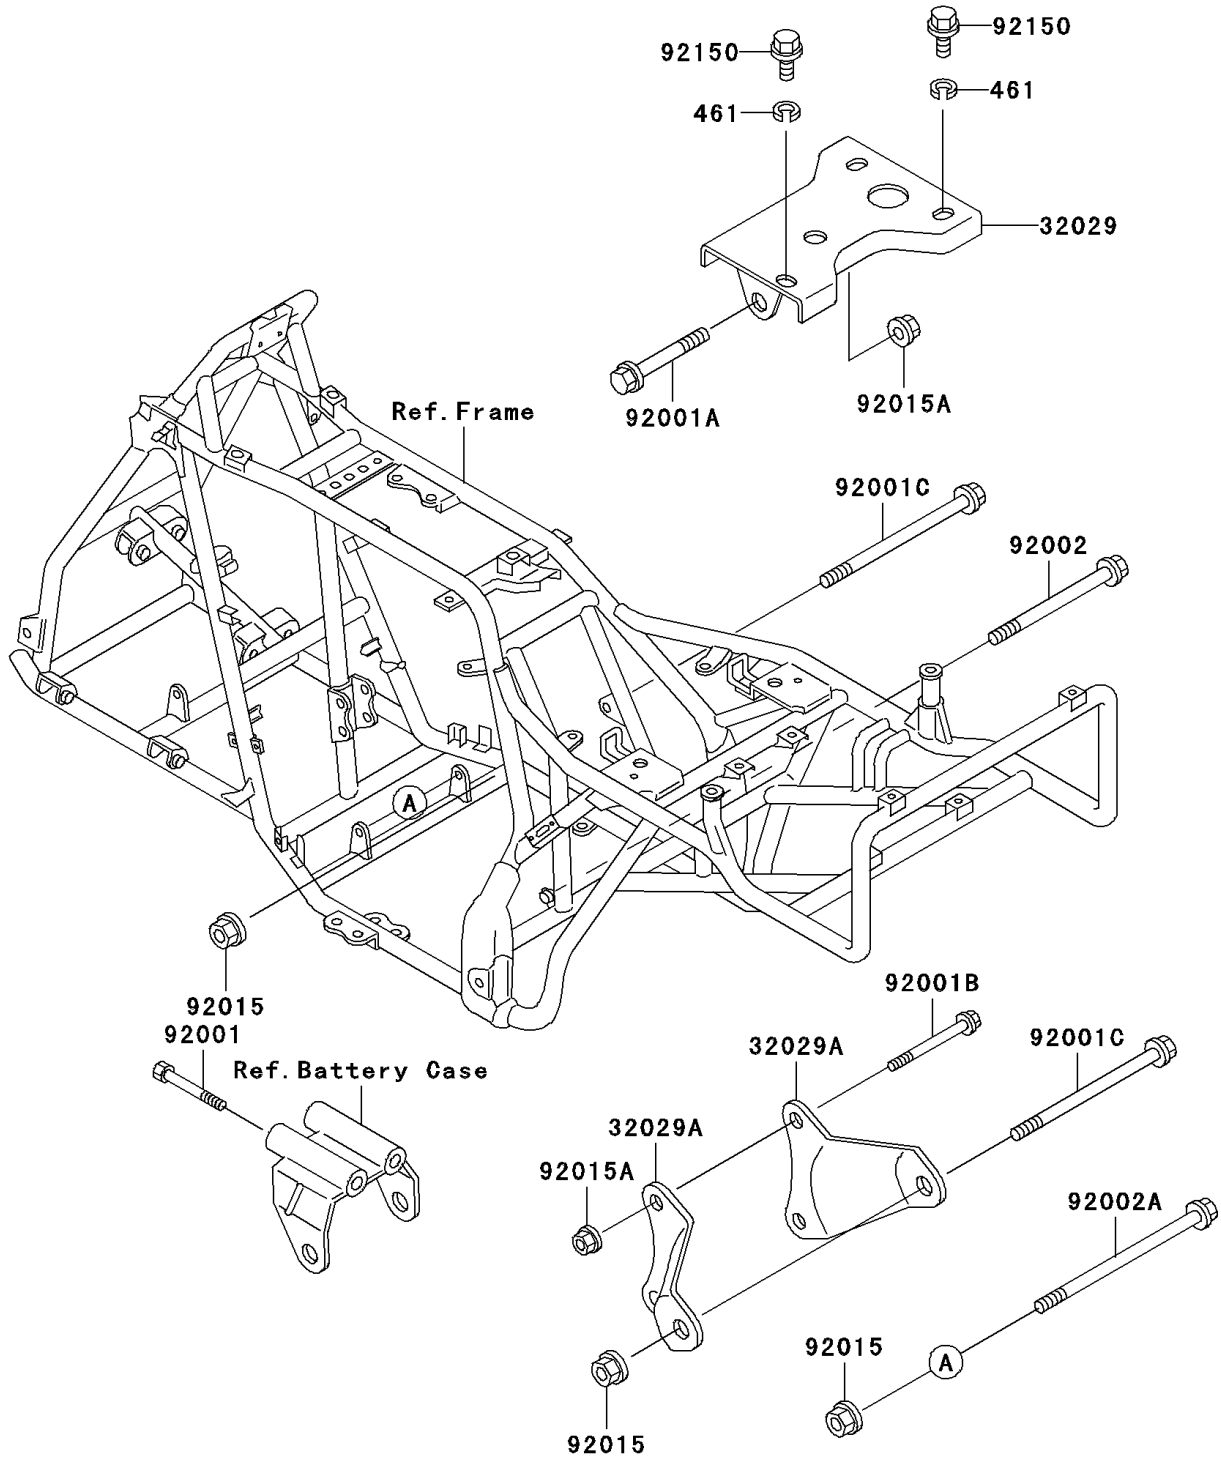

1999 Bayou 300 4X4

PARTS DIAGRAM

Frame Fittings

F2131

1999 Bayou 300 4X4

PARTS LIST

Frame Fittings

ITEM NAME

PART NUMBER

QUANTITY
