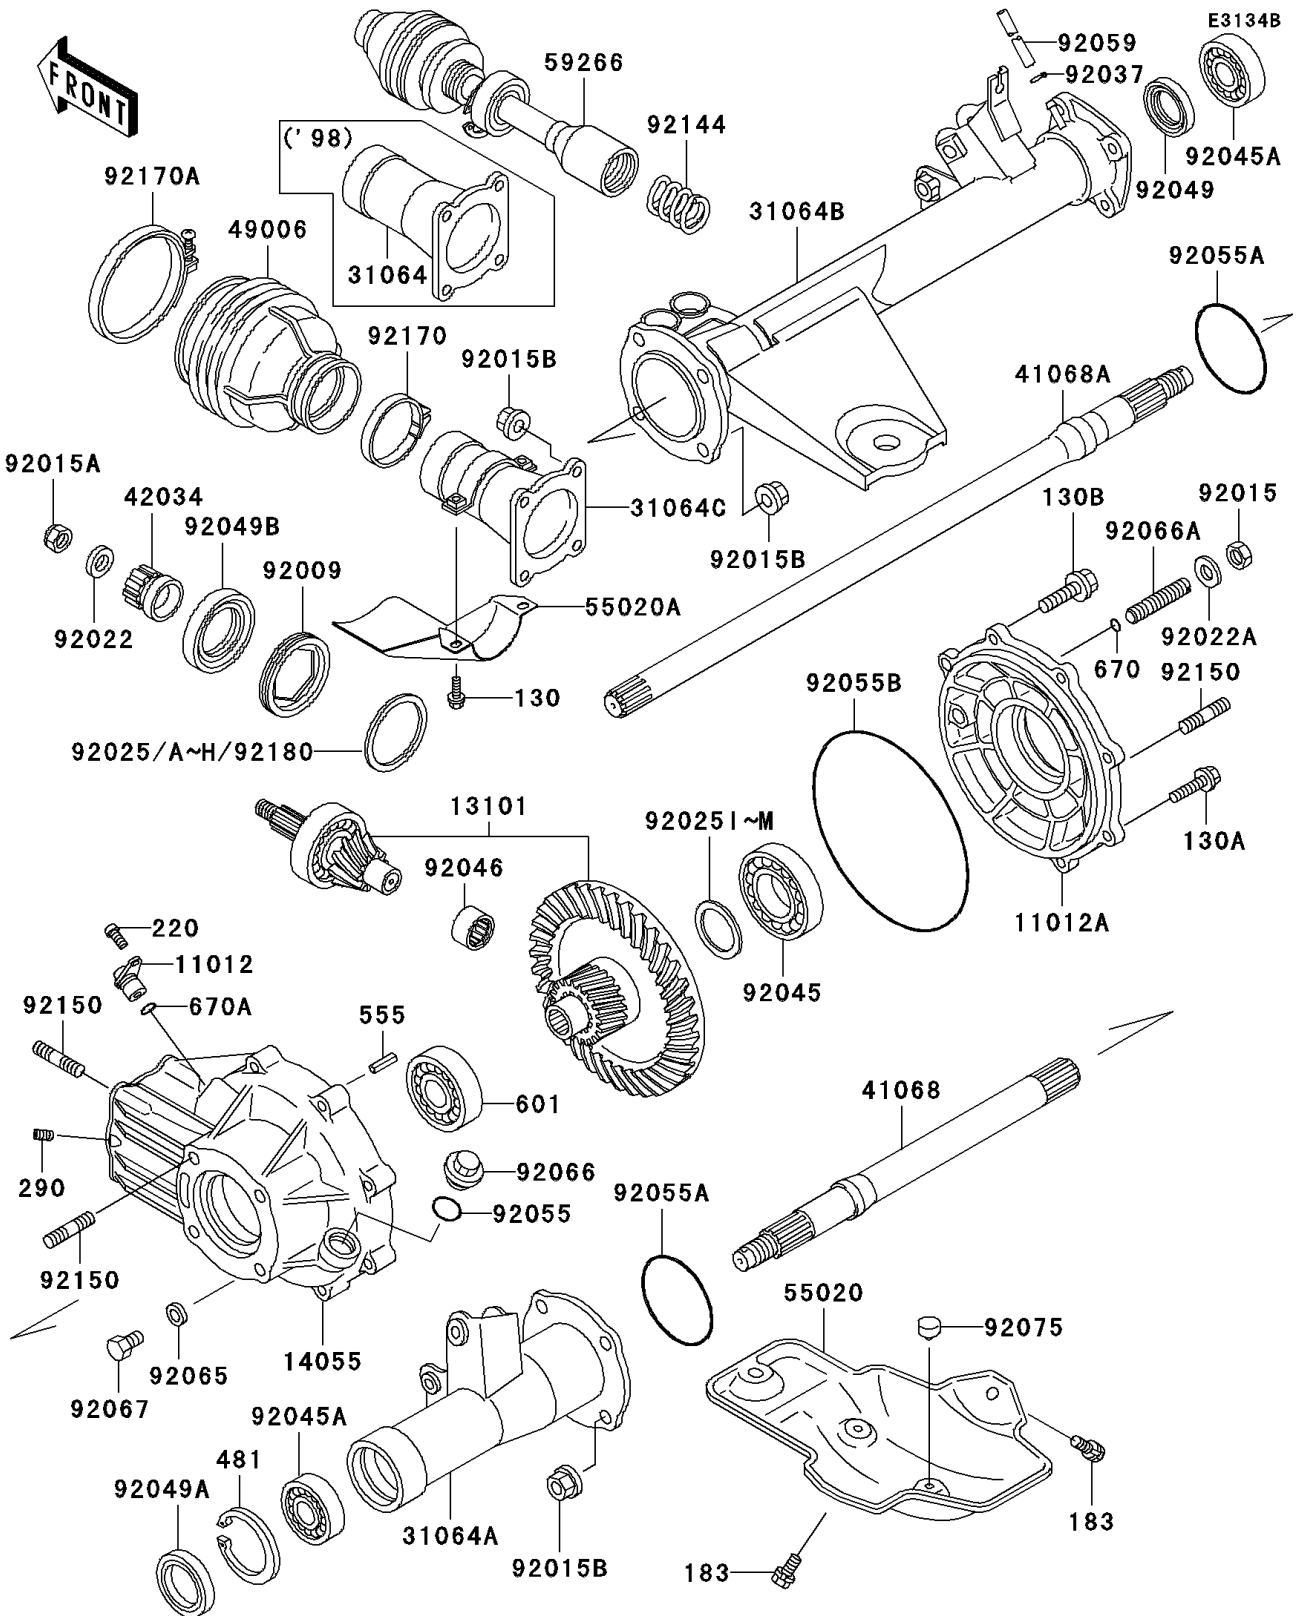

1999 Bayou 300 4X4

PARTS DIAGRAM

Drive Shaft(Rear)

1999 Bayou 300 4X4

PARTS LIST

Drive Shaft(Rear)

ITEM NAME

PART NUMBER

QUANTITY
