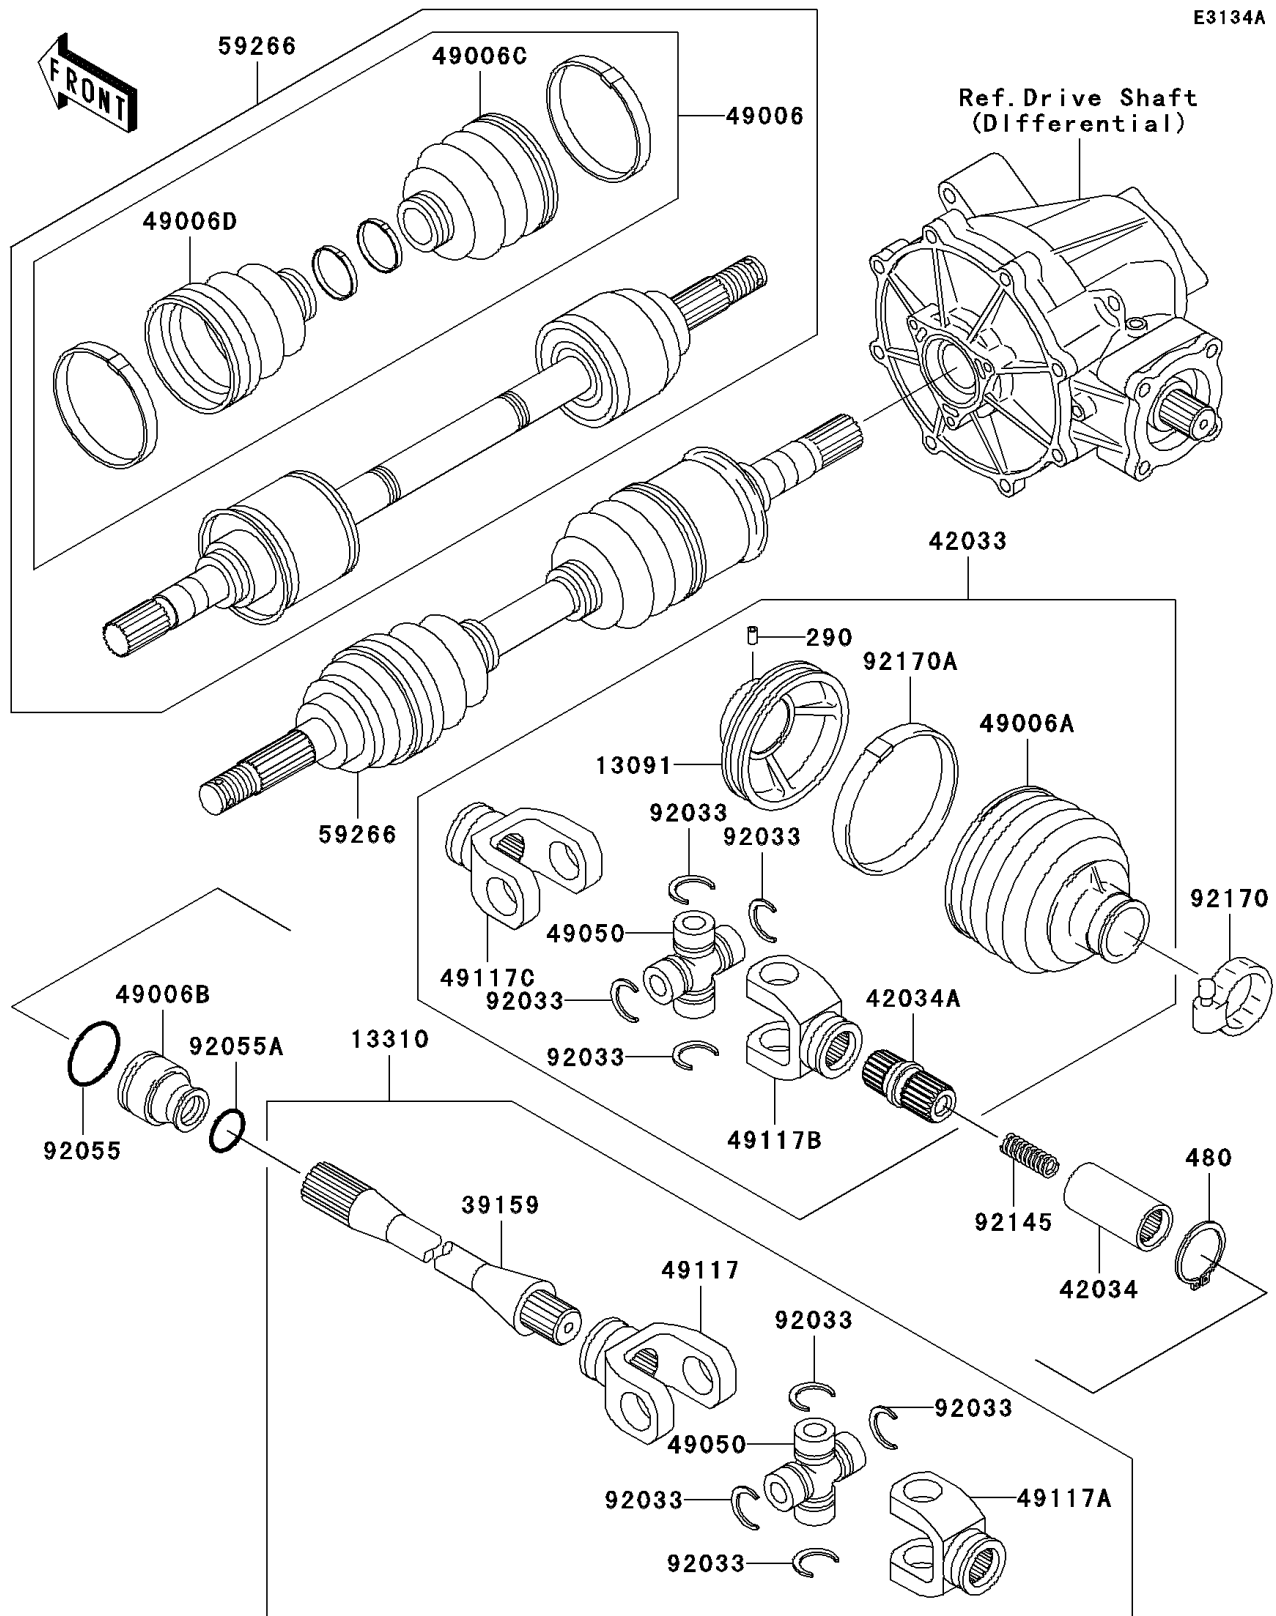

1999 Bayou 300 4X4

PARTS DIAGRAM

Drive Shaft(Front)

1999 Bayou 300 4X4

PARTS LIST

Drive Shaft(Front)

ITEM NAME

PART NUMBER

QUANTITY
