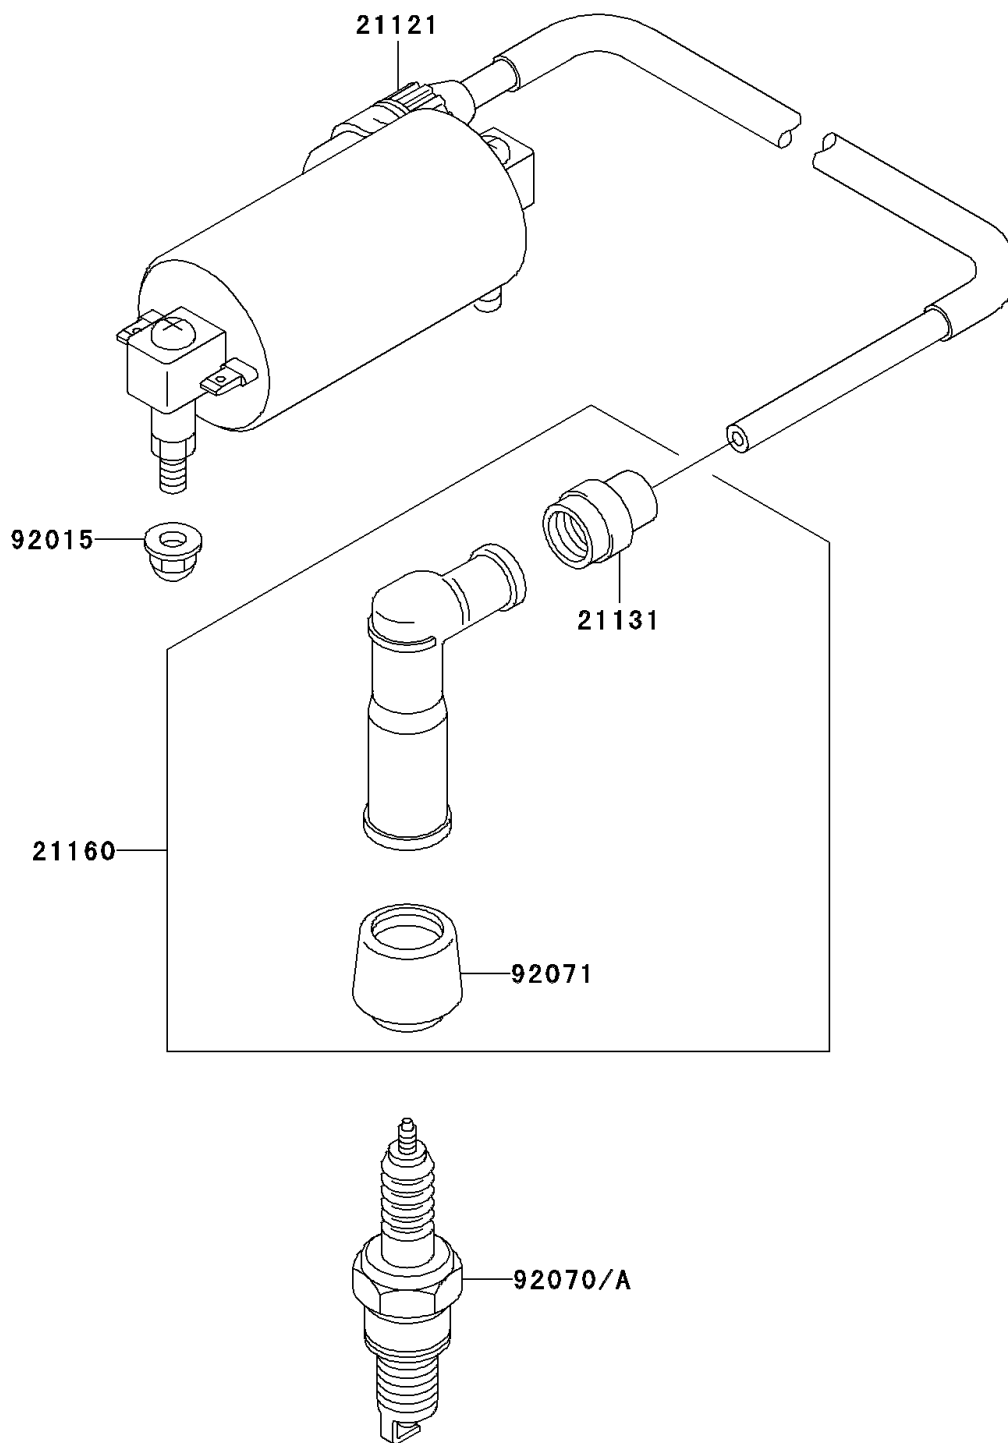

1999 Bayou 300 4X4

PARTS DIAGRAM

Ignition System

Kawasaki

Let the Good Times Roll®

E1830

1999 Bayou 300 4X4

PARTS LIST

Ignition System

ITEM NAME

PART NUMBER

QUANTITY
