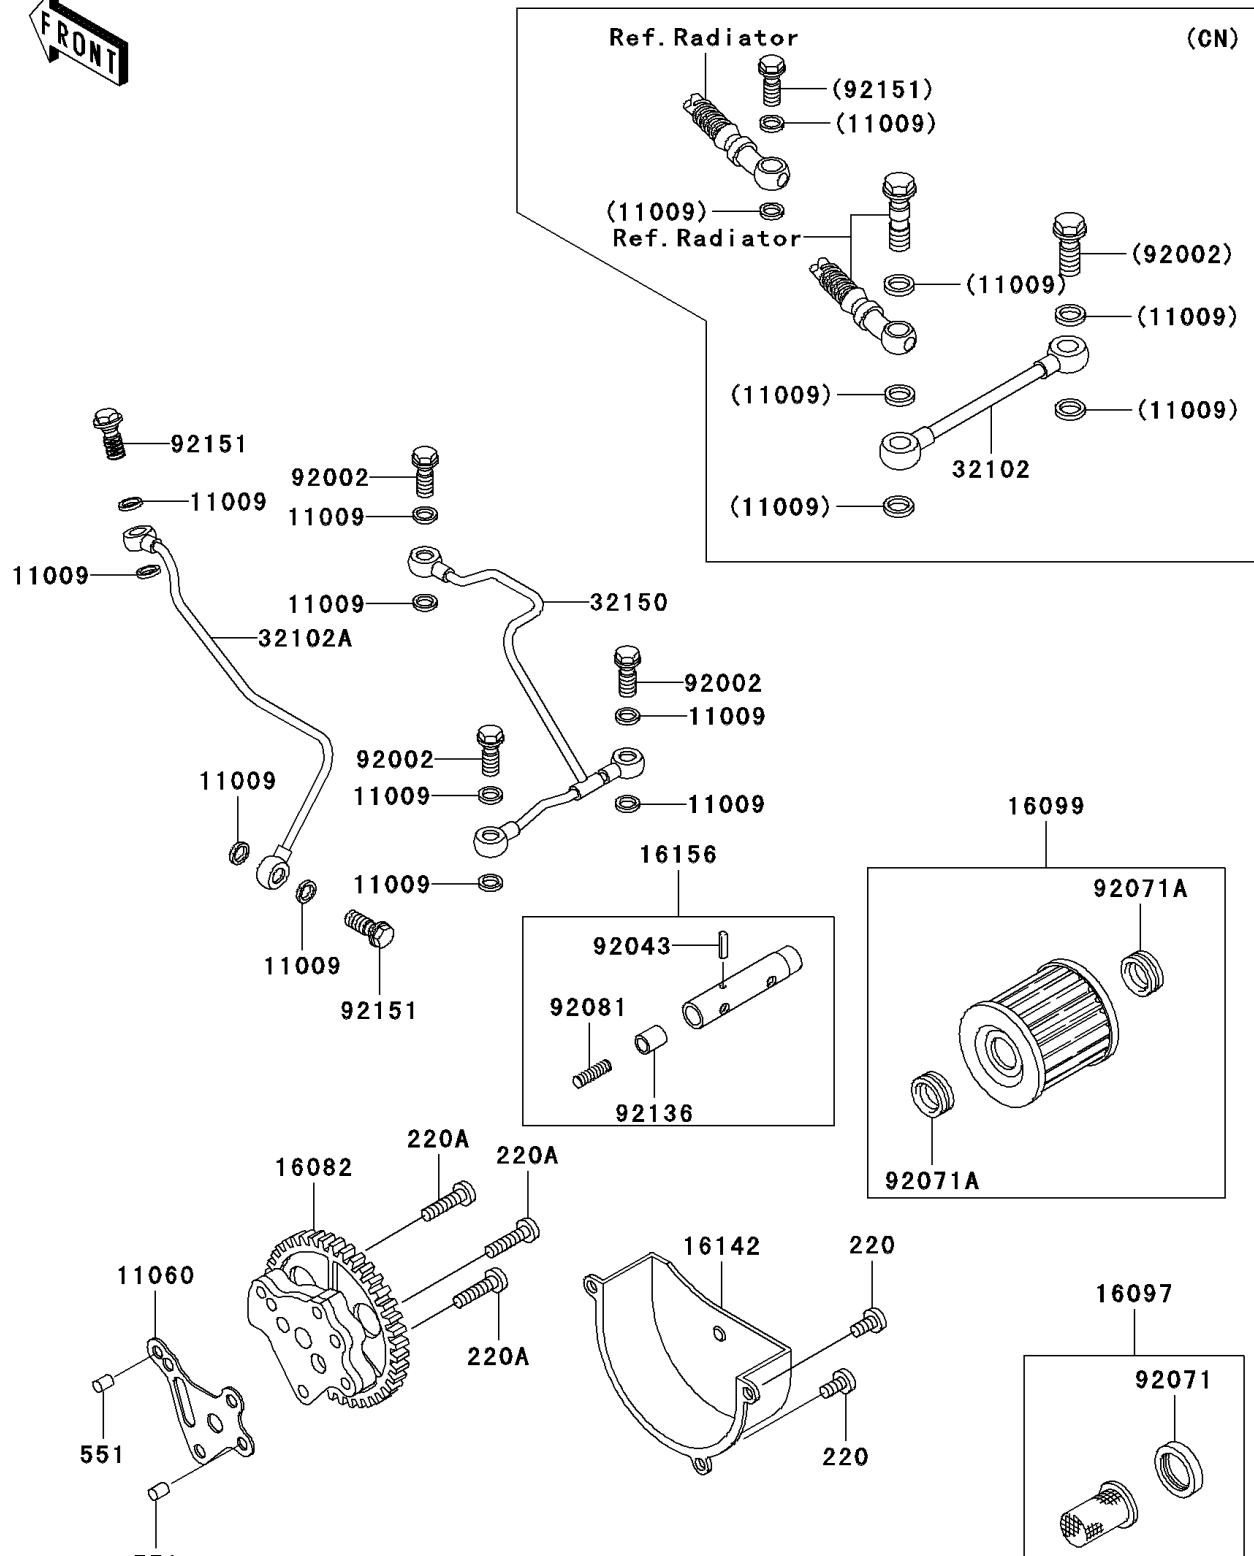

## PARTS DIAGRAM

### Oil Pump/Oil Filter

E1710

# 2001 Bayou 300 4X4

## PARTS LIST

Oil Pump/Oil Filter

**ITEM NAME**

**PART NUMBER**

**QUANTITY**

---