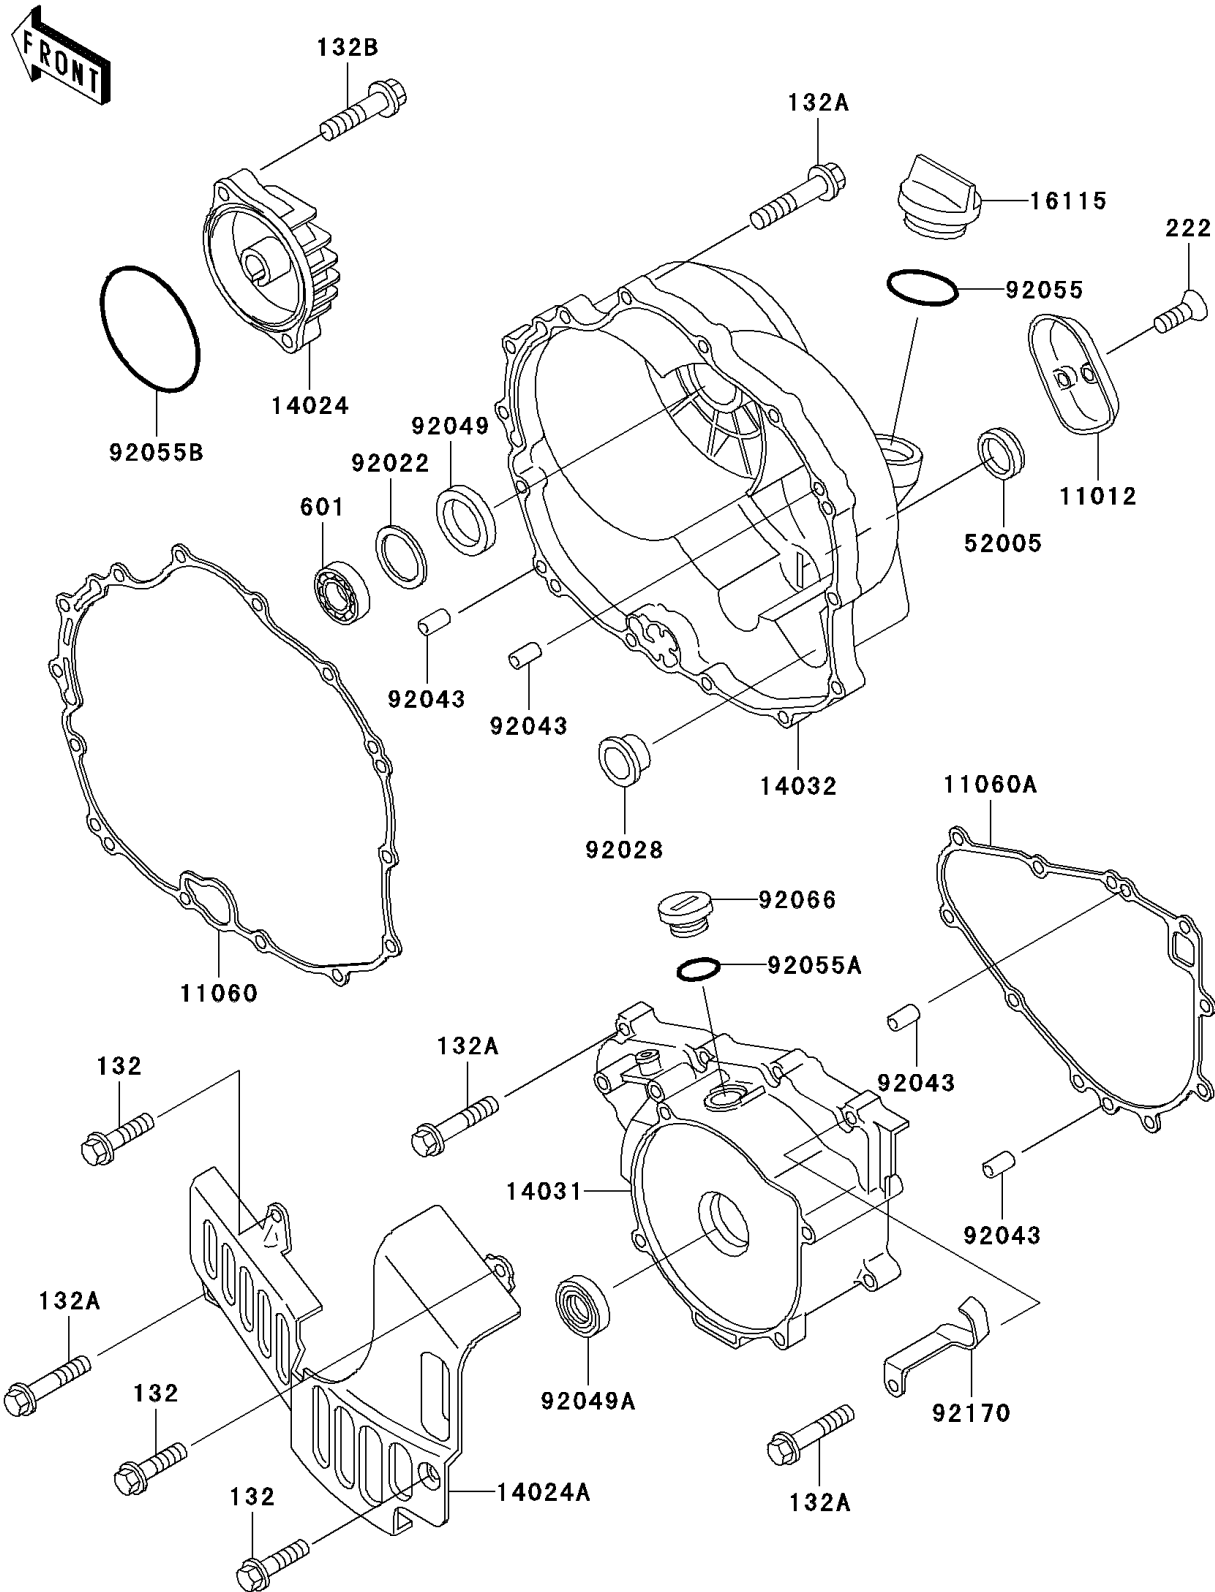

1999 Bayou 300 4X4

PARTS DIAGRAM

Engine Cover(s)

E1431

1999 Bayou 300 4X4

PARTS LIST

Engine Cover(s)

ITEM NAME

PART NUMBER

QUANTITY
