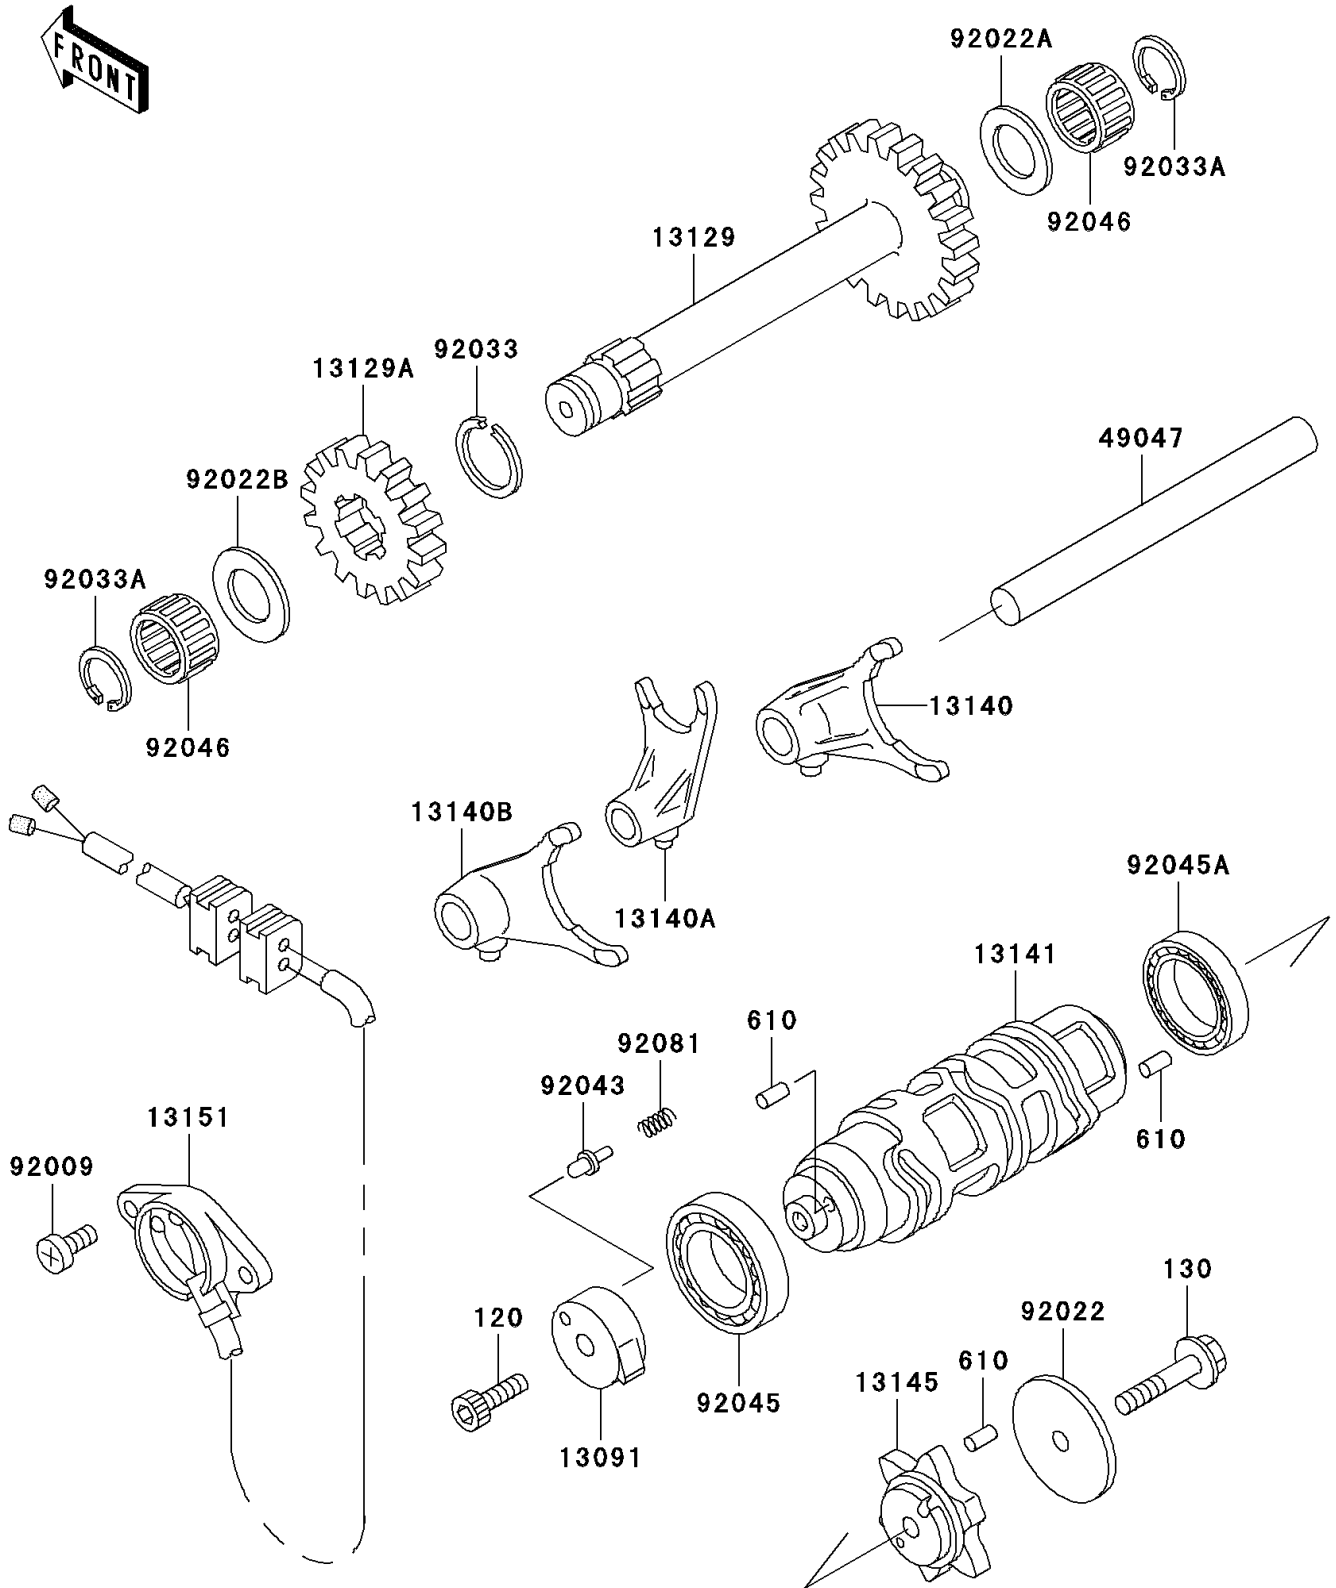

2001 Bayou 300 4X4

PARTS DIAGRAM

Gear Change Drum/Shift Fork(s)

E1362

2001 Bayou 300 4X4

PARTS LIST

Gear Change Drum/Shift Fork(s)

| ITEM NAME | PART NUMBER | QUANTITY |
|--|-------------|----------|
| BOLT-SOCKET,6X20 (Ref # 120) | 120Q0620 | 1 |
| BOLT-FLANGED,6X30 (Ref # 130) | 130G0630 | 1 |
| ROLLER,4X10 (Ref # 610) | 610A0410 | 8 |
| HOLDER,NEUTRAL SWITCH (Ref # 13091) | 13091-1443 | 1 |
| GEAR-REVERSE (Ref # 13129) | 13129-1705 | 1 |
| GEAR-REVERSE,20T (Ref # 13129A) | 13129-1706 | 1 |
| FORK-SHIFT (Ref # 13140) | 13140-1172 | 1 |
| FORK-SHIFT (Ref # 13140A) | 13140-1173 | 1 |
| FORK-SHIFT (Ref # 13140B) | 13140-1174 | 1 |
| DRUM-CHANGE (Ref # 13141) | 13141-1152 | 1 |
| CAM-CHANGE DRUM (Ref # 13145) | 13145-1057 | 1 |
| SWITCH-COMP (Ref # 13151) | 13151-1097 | 1 |
| ROD-SHIFT (Ref # 49047) | 49047-1077 | 1 |
| SCREW,5X14 (Ref # 92009) | 92009-1341 | 2 |
| WASHER,6.2X38X1.2 (Ref # 92022) | 92022-1500 | 1 |
| WASHER,17.3X28X1 (Ref # 92022A) | 92022-255 | 1 |
| WASHER,17.3X30X1.4 (Ref # 92022B) | 92022-270 | 1 |
| RING-SNAP,20X25.5X1.2 (Ref # 92033) | 92033-025 | 1 |
| RING-SNAP (Ref # 92033A) | 92033-032 | 2 |
| PIN (Ref # 92043) | 92043-1287 | 1 |
| BEARING-BALL,6805 (Ref # 92045) | 92045-1122 | 1 |
| BEARING-BALL,6905X1 (Ref # 92045A) | 92045-1150 | 1 |
| BEARING-NEEDLE,K17X23X13.8 (Ref # 92046) | 92046-1184 | 2 |
| SPRING (Ref # 92081) | 92081-1763 | 1 |