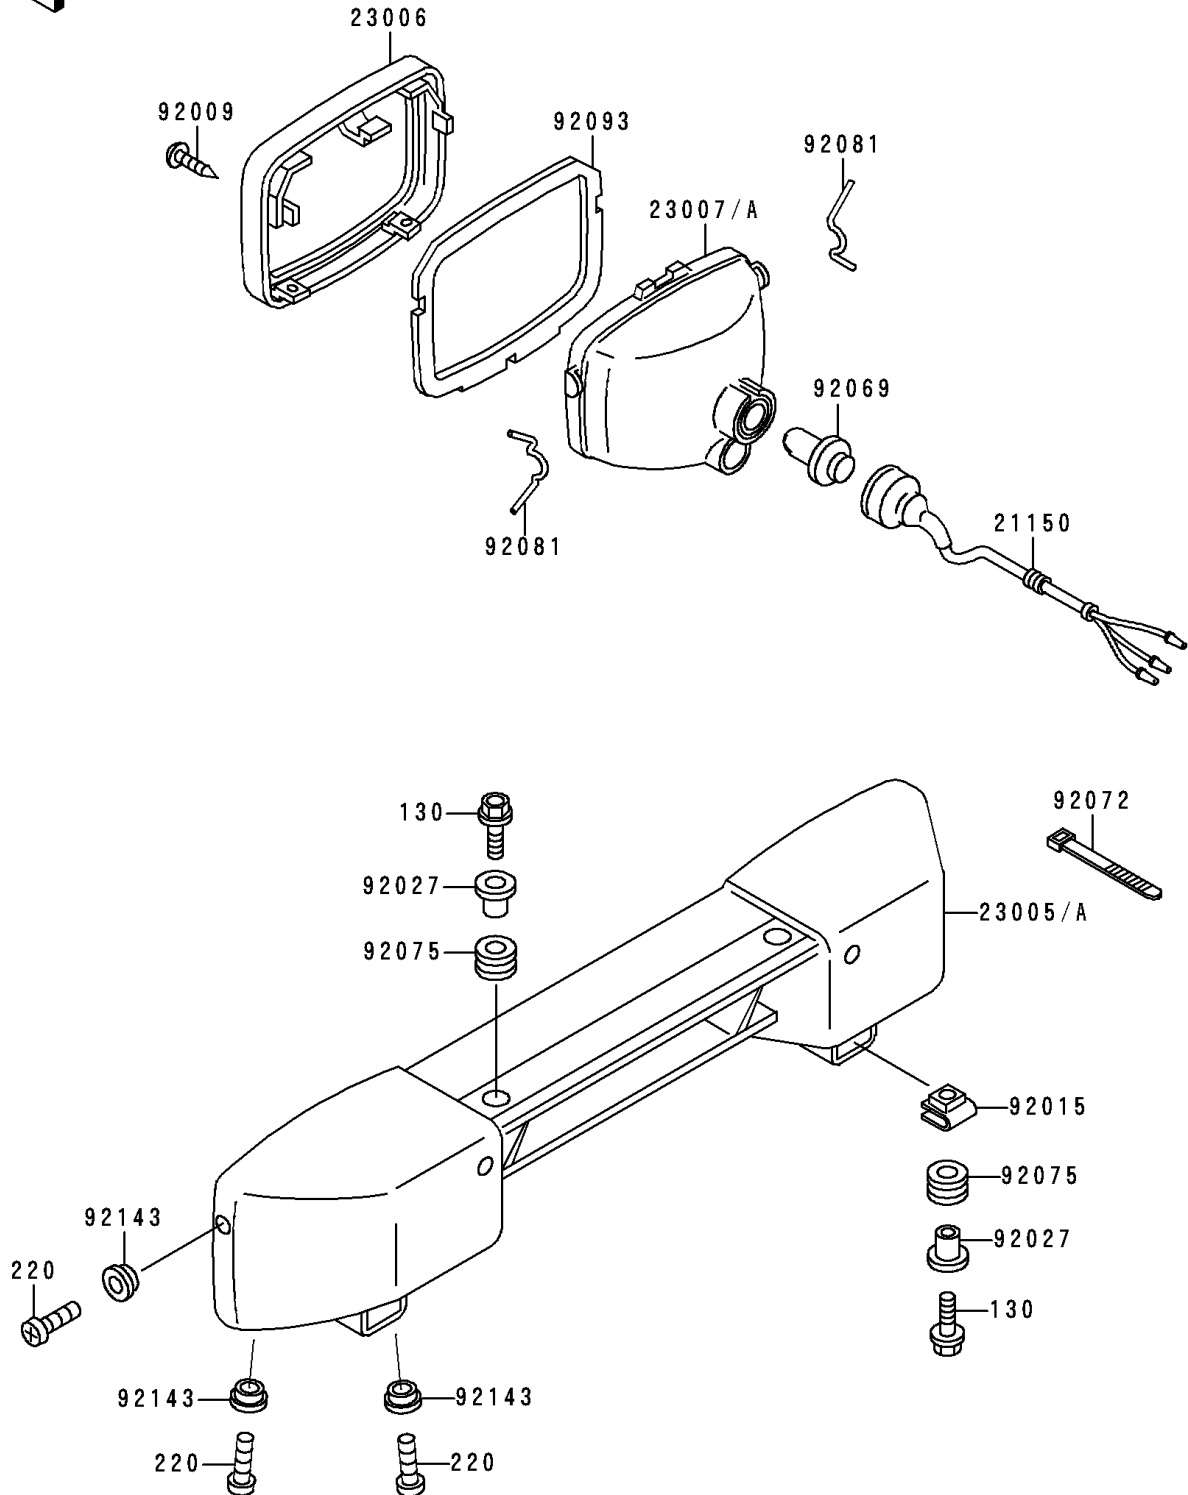

1990 Bayou 300 4X4

PARTS DIAGRAM

Headlight(s)

F2710

1990 Bayou 300 4X4

PARTS LIST

Headlight(s)

ITEM NAME

PART NUMBER

QUANTITY
