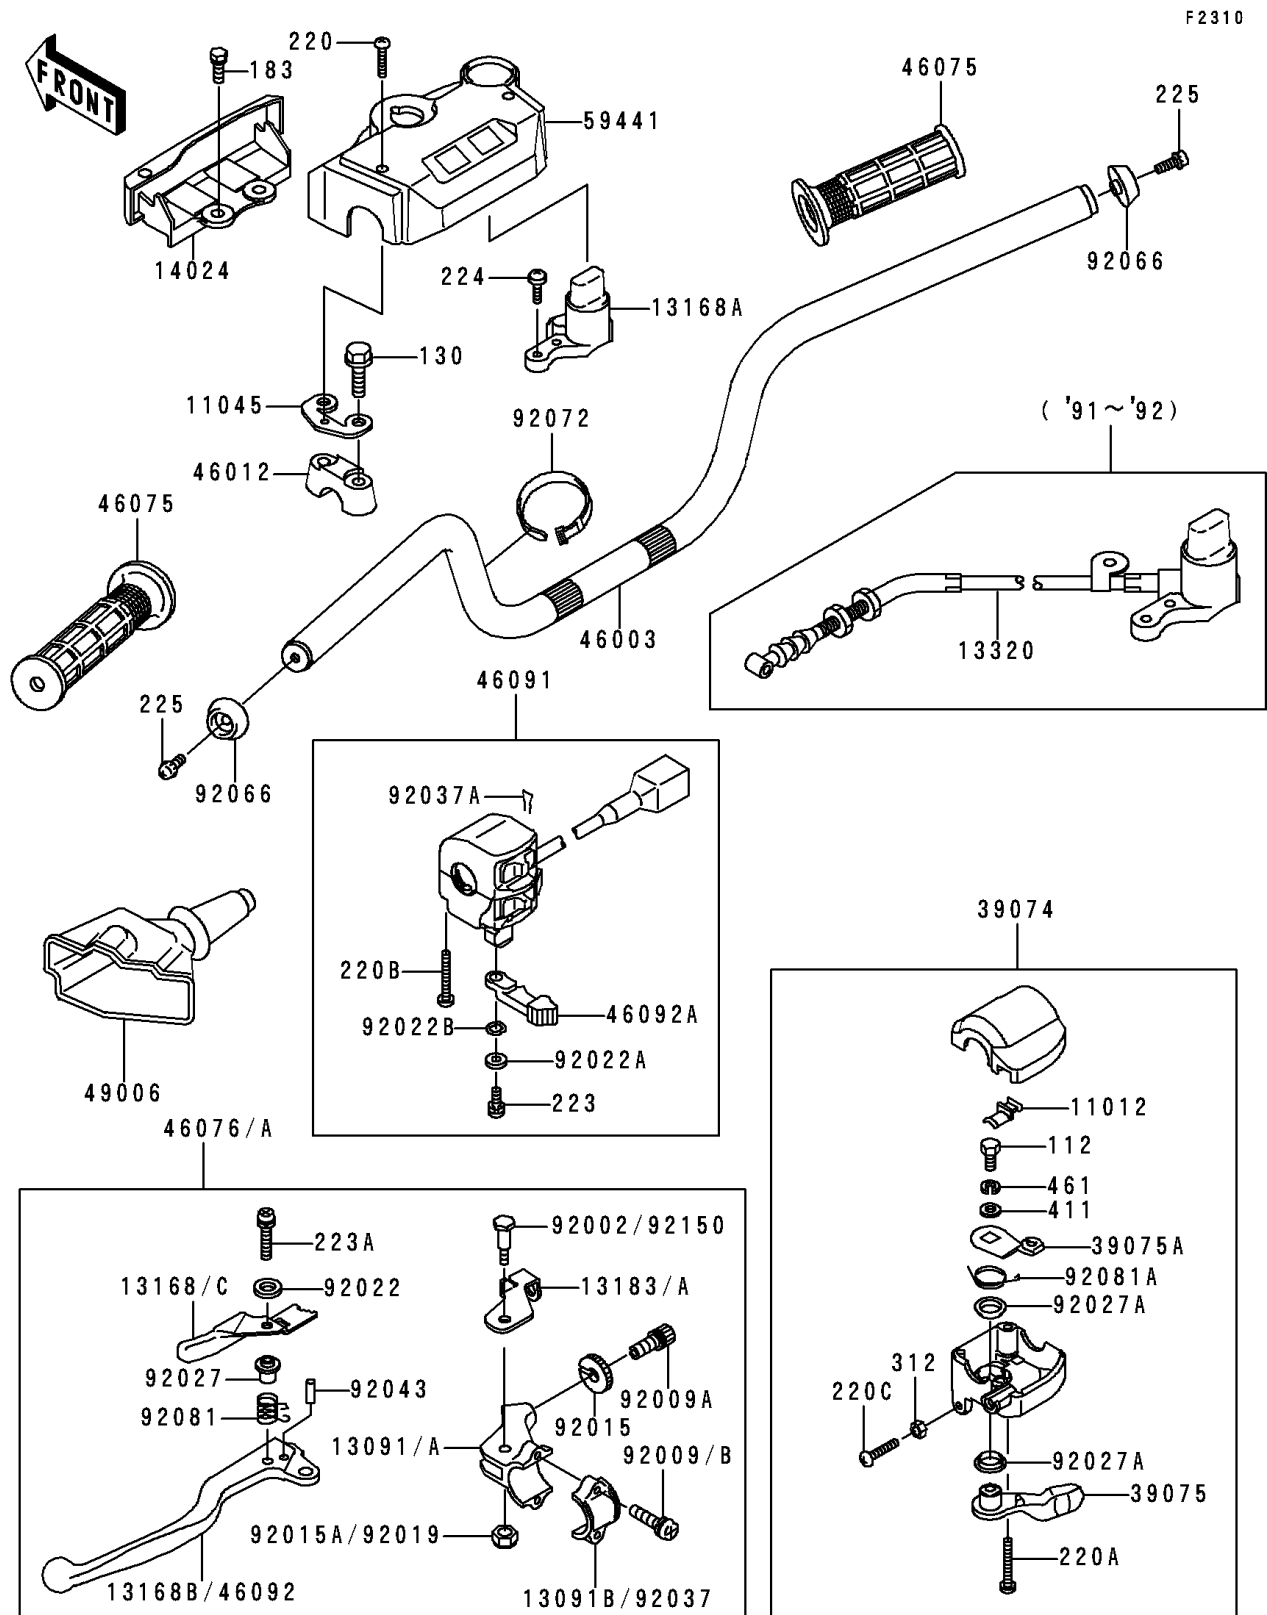

1989 Bayou 300 4X4

PARTS DIAGRAM

Handlebar

Kawasaki

Let the Good Times Roll®

1989 Bayou 300 4X4

PARTS LIST

Handlebar

ITEM NAME

PART NUMBER

QUANTITY
