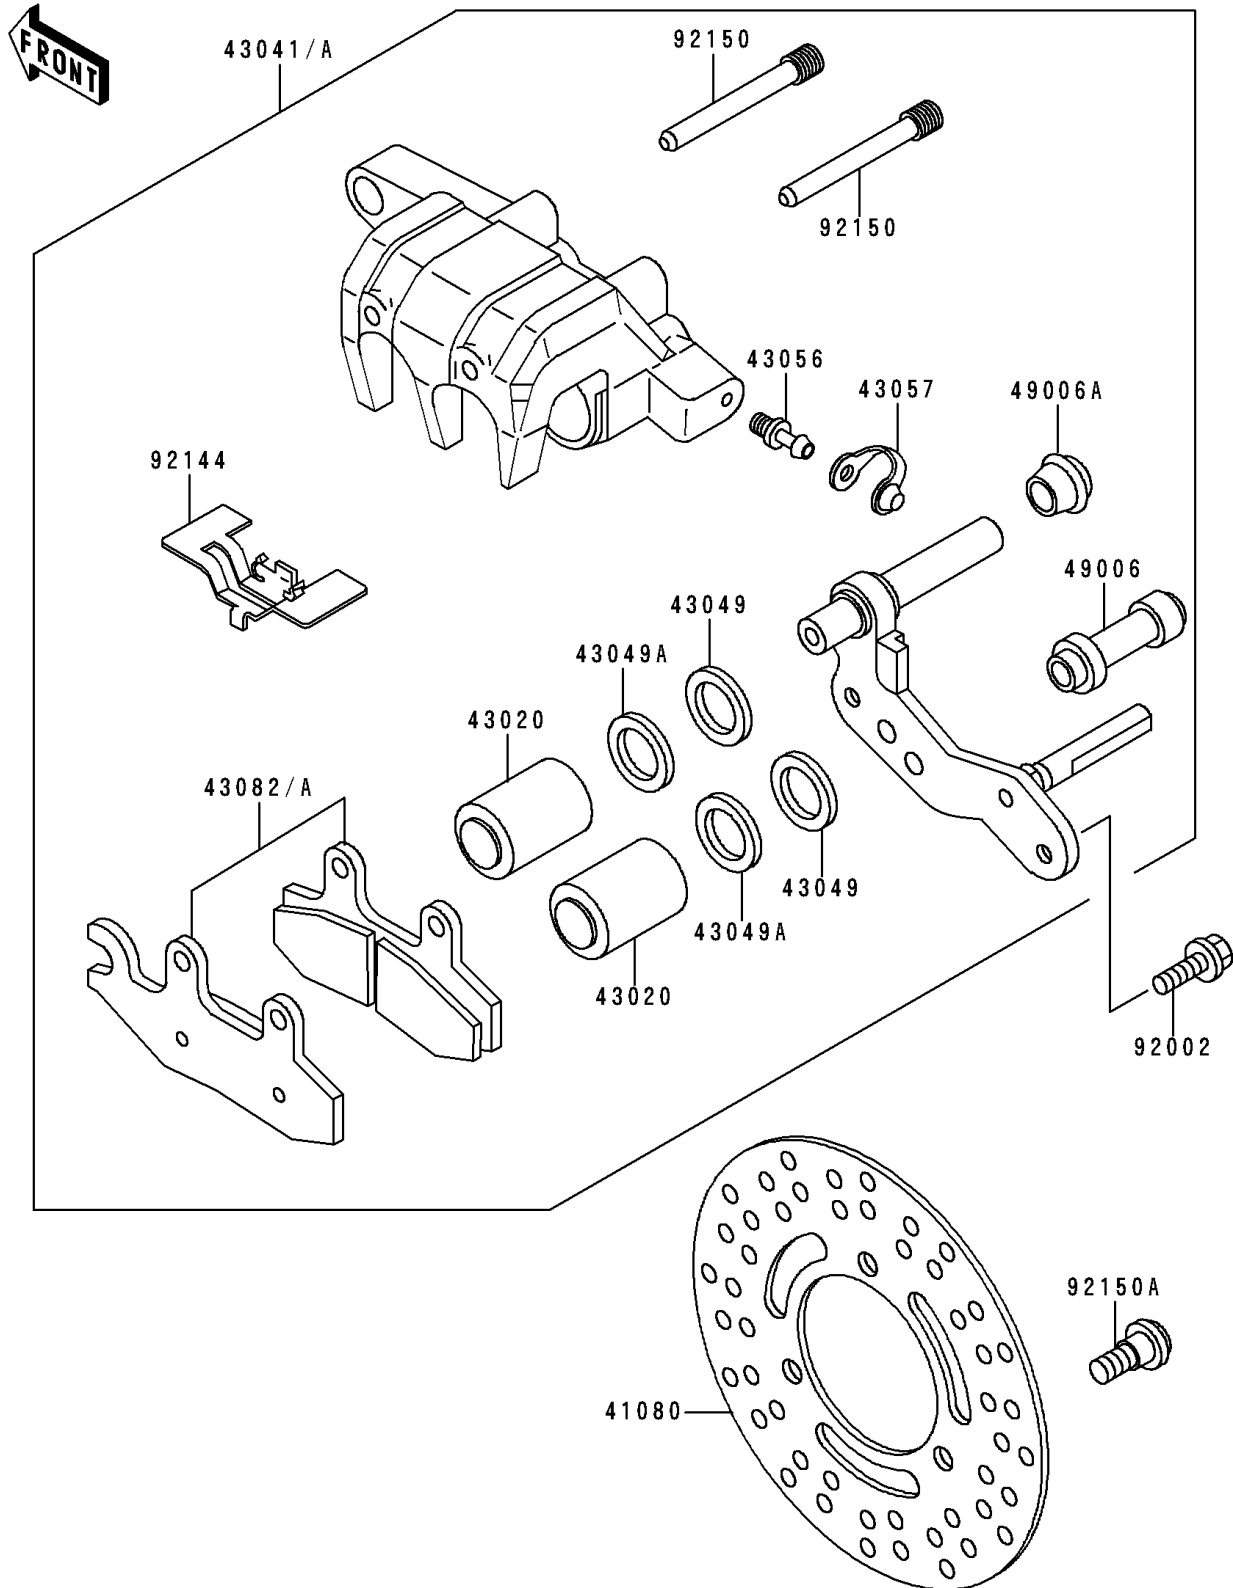

1989 Bayou 300 4X4

PARTS DIAGRAM

Front Brake

F2292

1989 Bayou 300 4X4

PARTS LIST

Front Brake

ITEM NAME

PART NUMBER

QUANTITY
