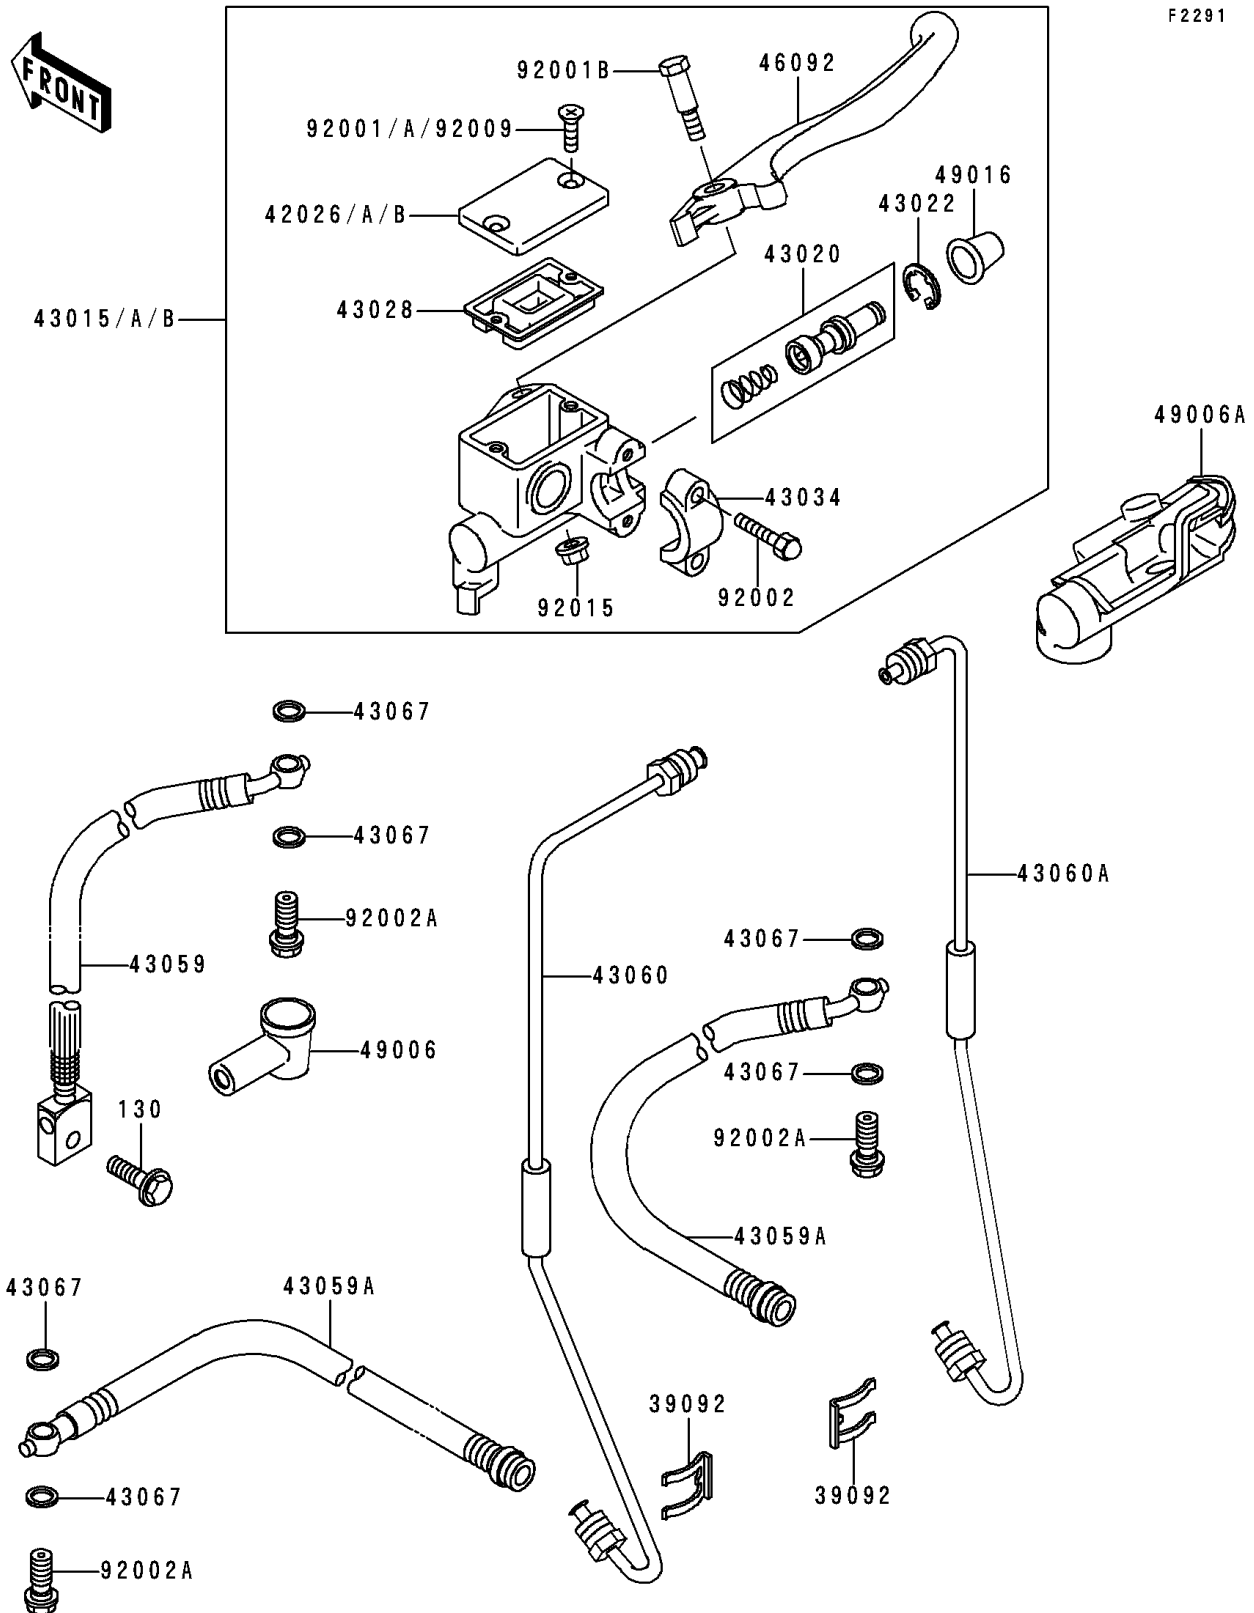

1990 Bayou 300 4X4

PARTS DIAGRAM

Front Master Cylinder

1990 Bayou 300 4X4

PARTS LIST

Front Master Cylinder

ITEM NAME

PART NUMBER

QUANTITY
