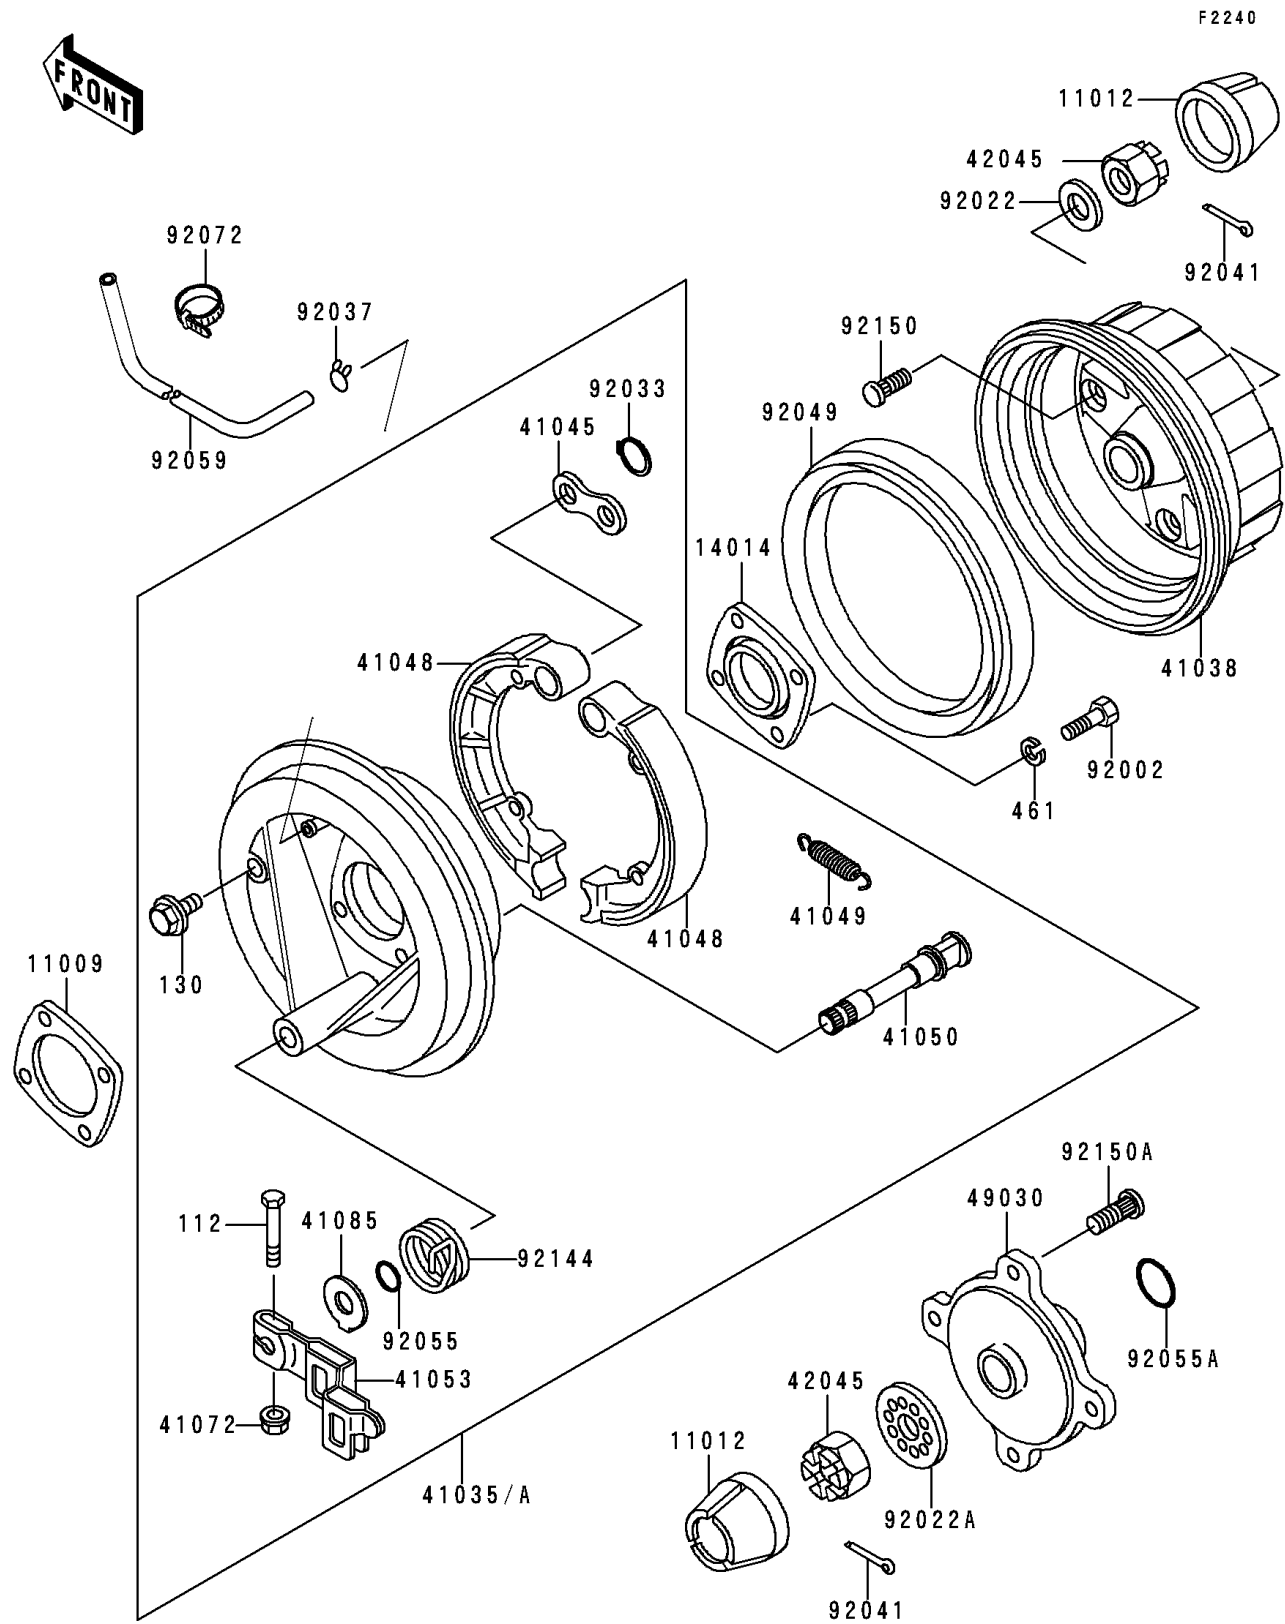

1989 Bayou 300 4X4

PARTS DIAGRAM

Rear Hub

1989 Bayou 300 4X4

PARTS LIST

Rear Hub

ITEM NAME

PART NUMBER

QUANTITY
