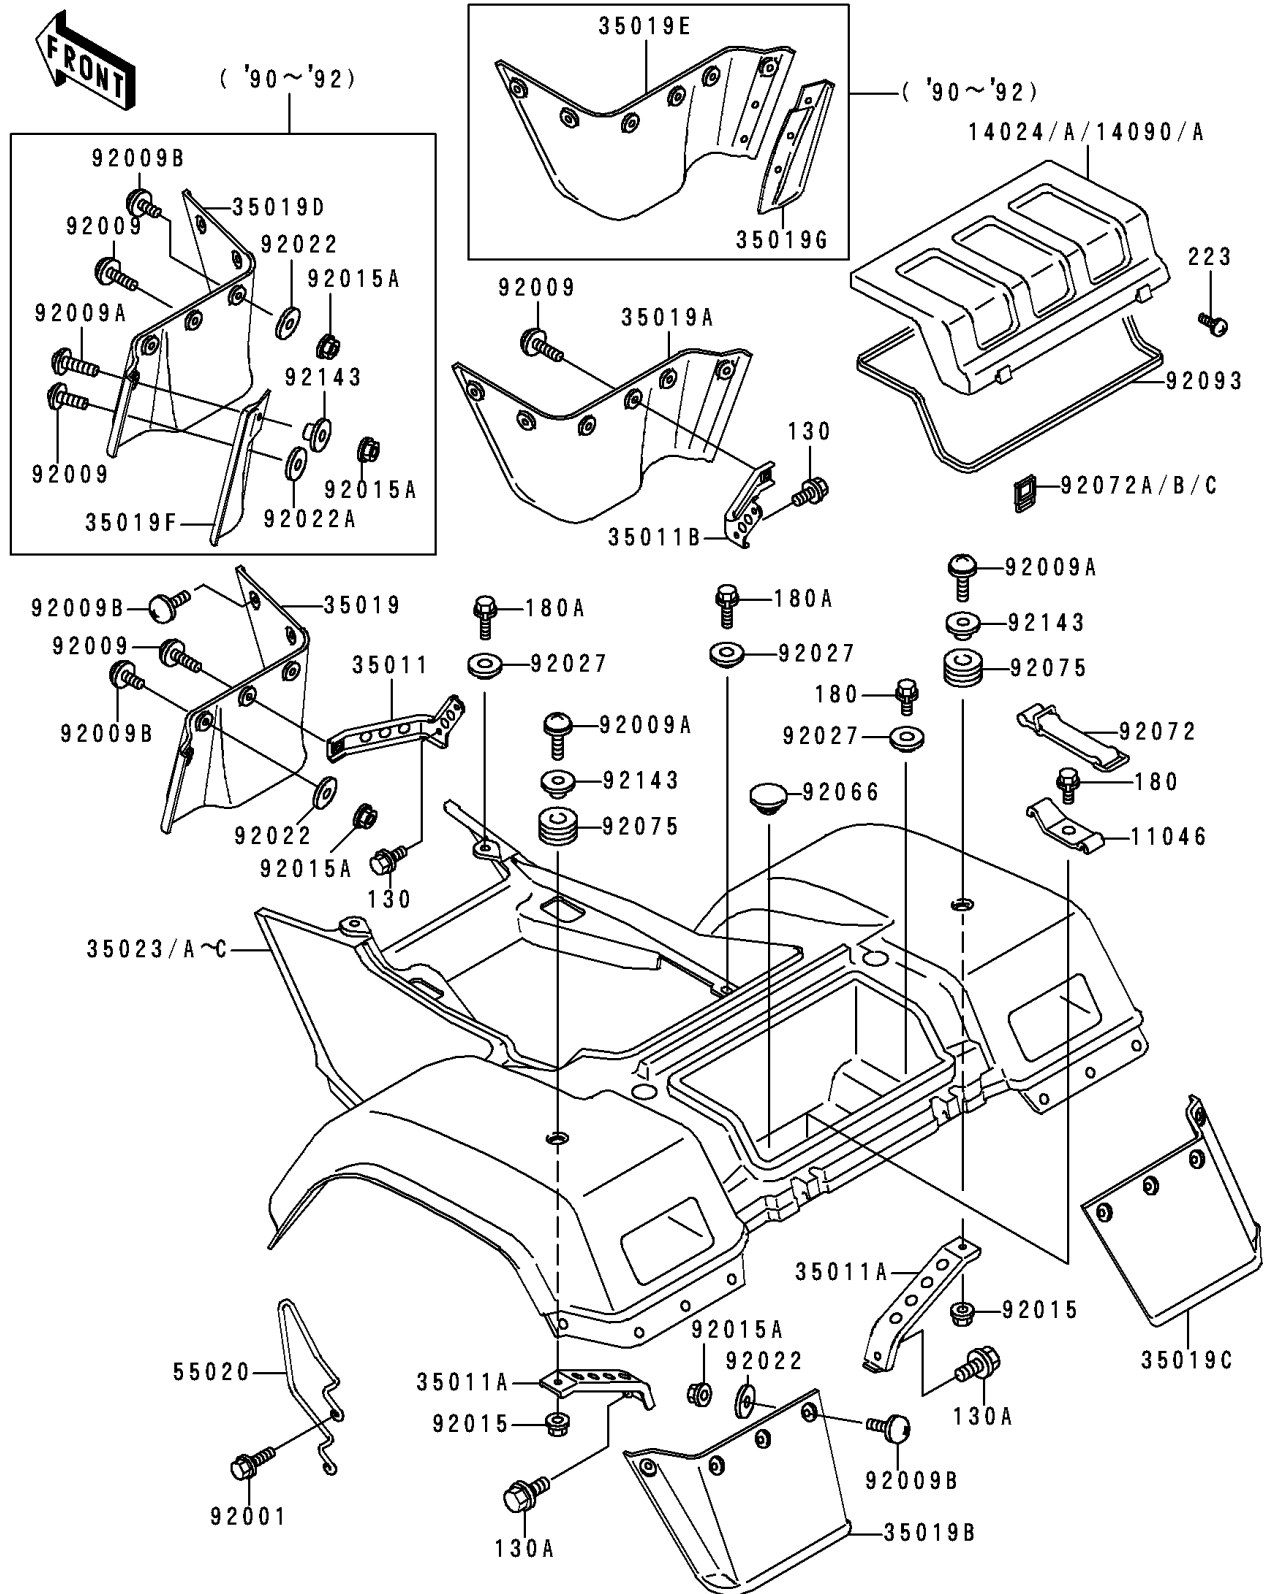

# 1990 Bayou 300 4X4

## PARTS DIAGRAM

## PARTS LIST

Rear Fender(s)

**ITEM NAME**

**PART NUMBER**

**QUANTITY**

---