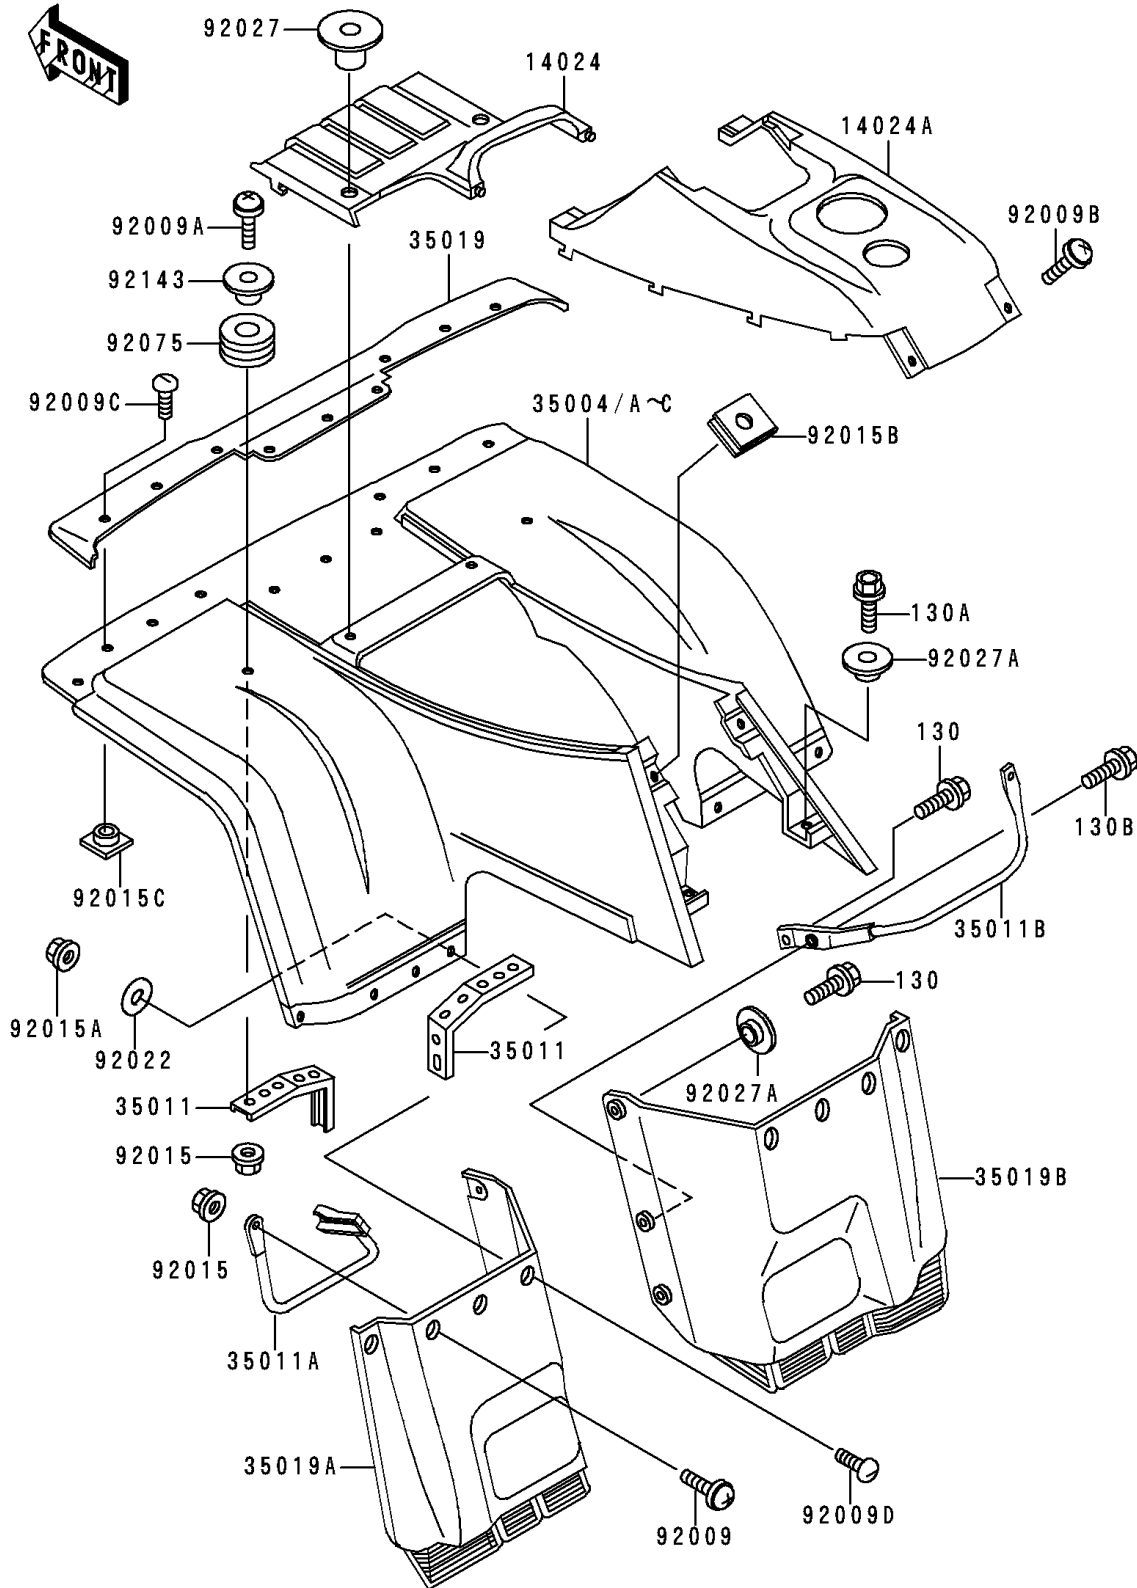

1989 Bayou 300 4X4

PARTS DIAGRAM

Front Fender(s)

F2171

1989 Bayou 300 4X4

PARTS LIST

Front Fender(s)

ITEM NAME

PART NUMBER

QUANTITY
