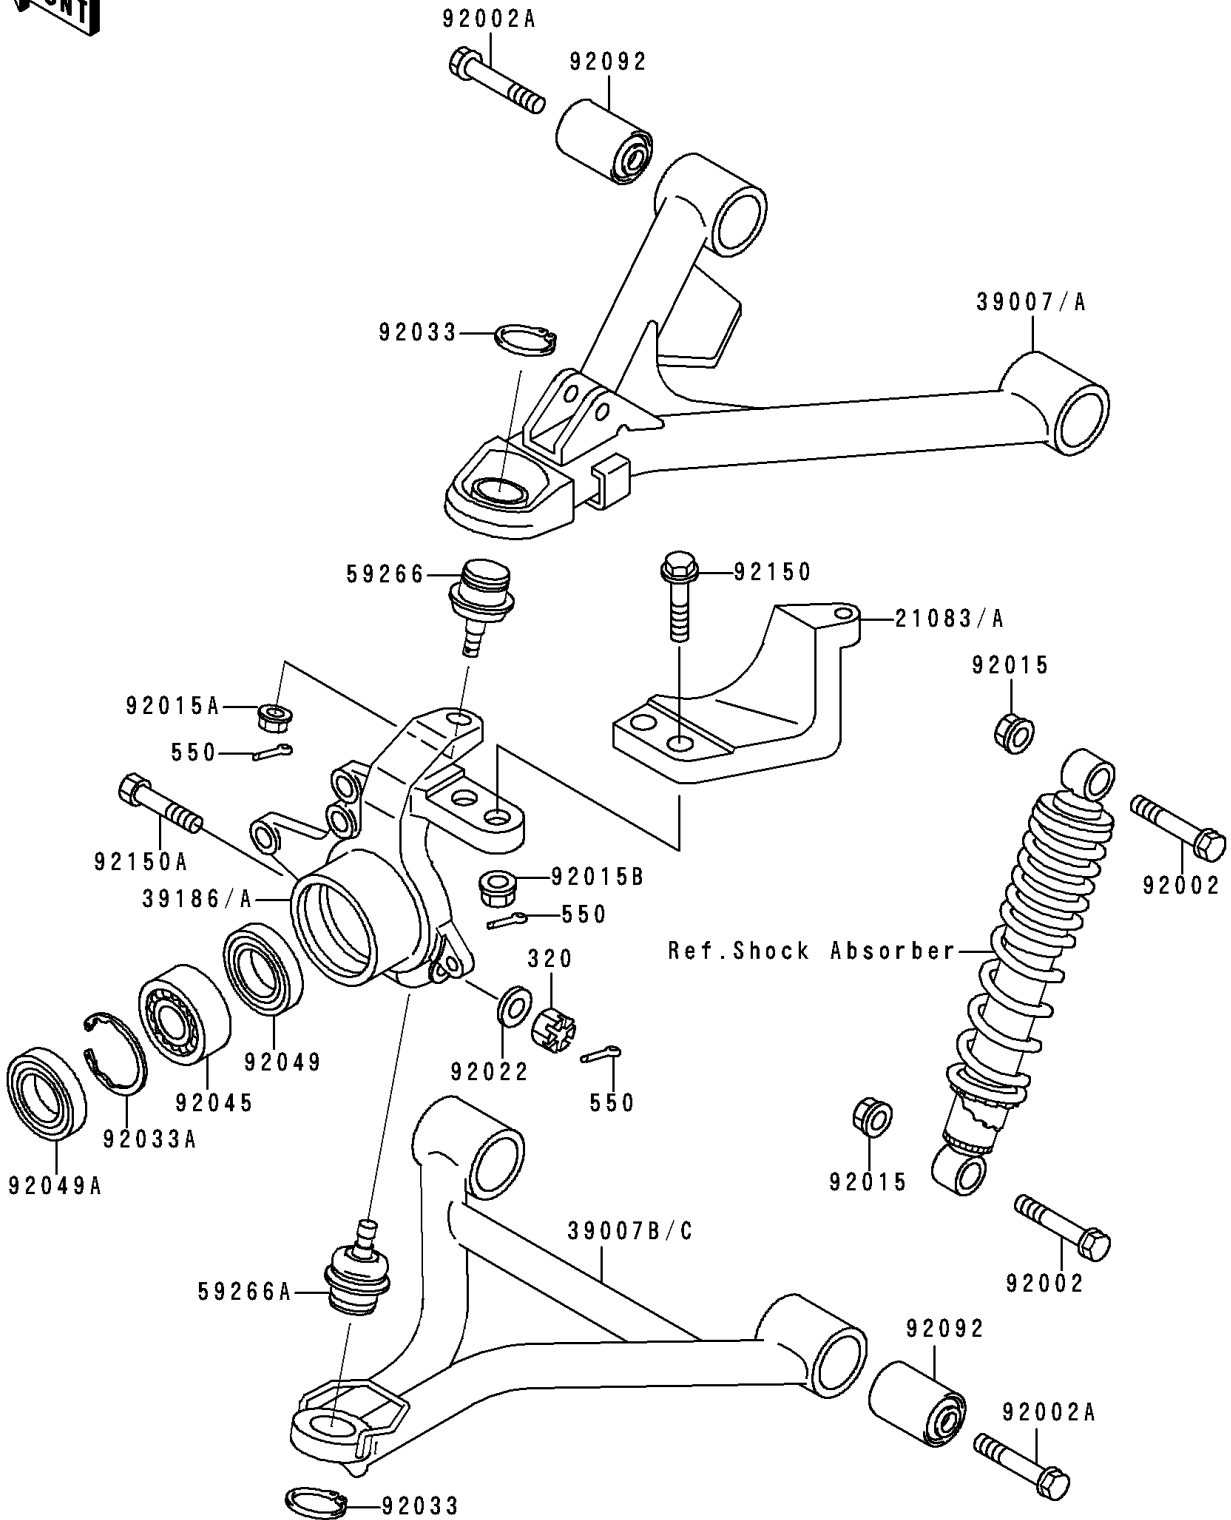

1990 Bayou 300 4X4

PARTS DIAGRAM

Front Suspension

F2152

1990 Bayou 300 4X4

PARTS LIST

Front Suspension

ITEM NAME

PART NUMBER

QUANTITY
