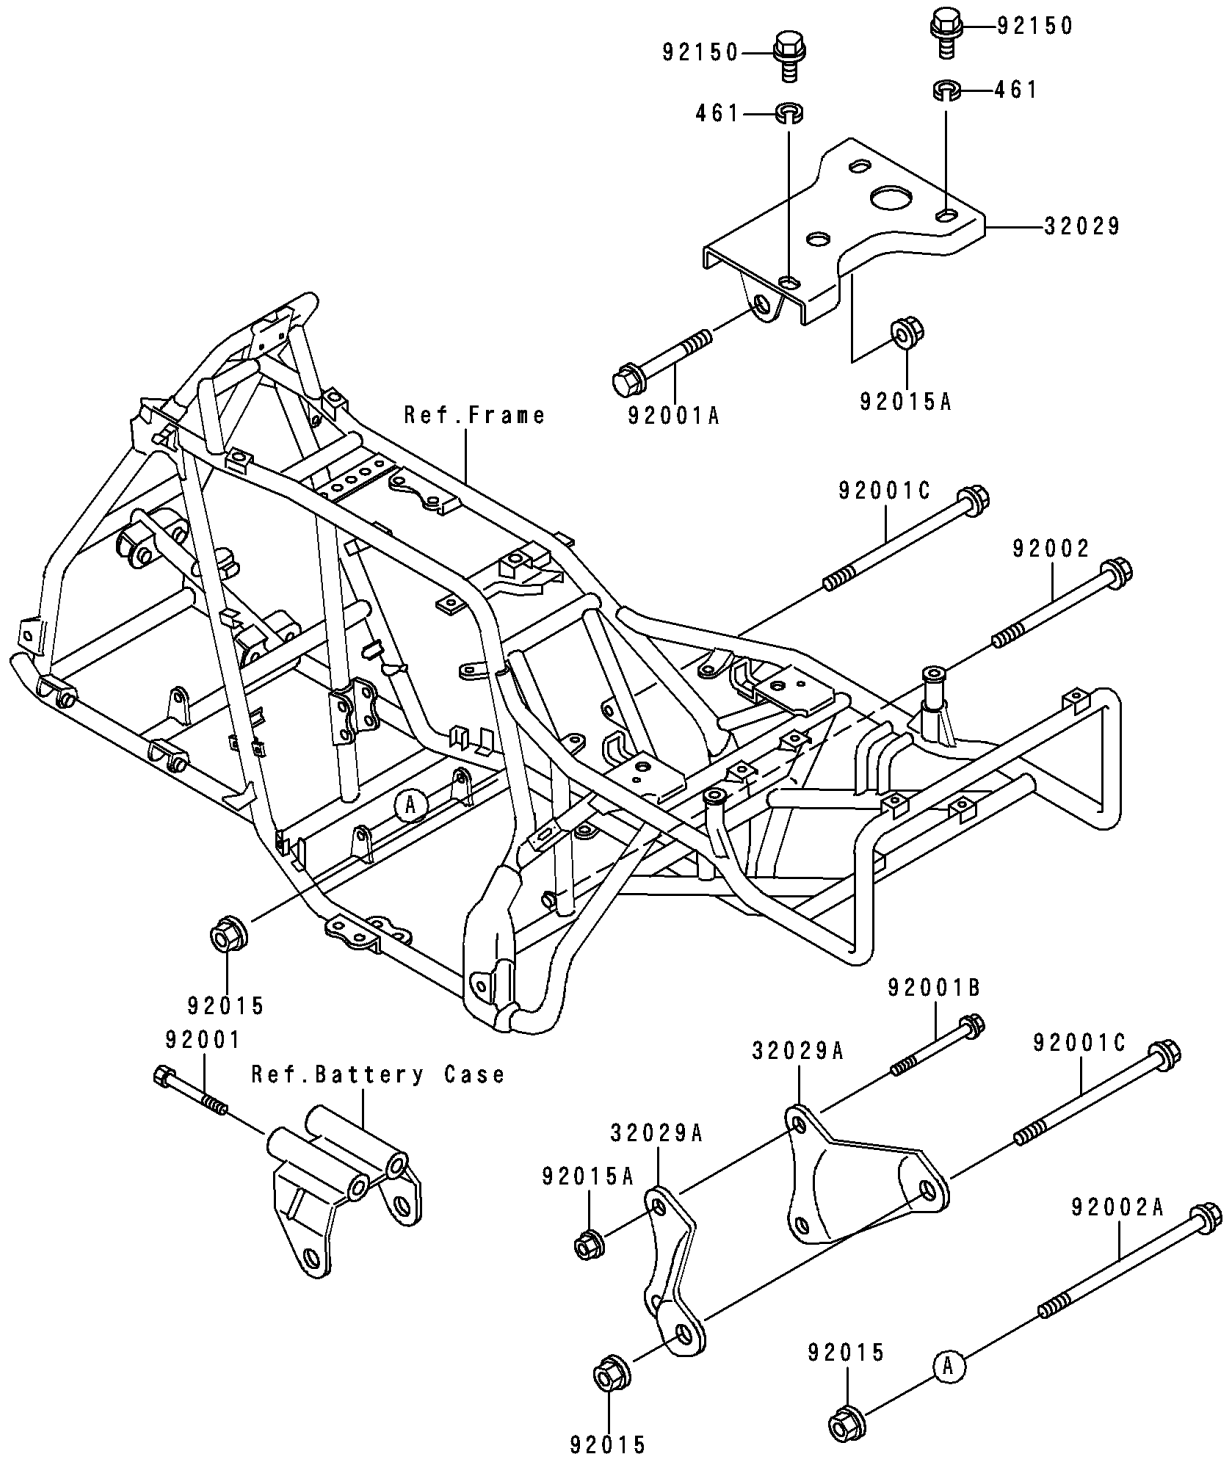

1990 Bayou 300 4X4

PARTS DIAGRAM

Frame Fittings

F2131