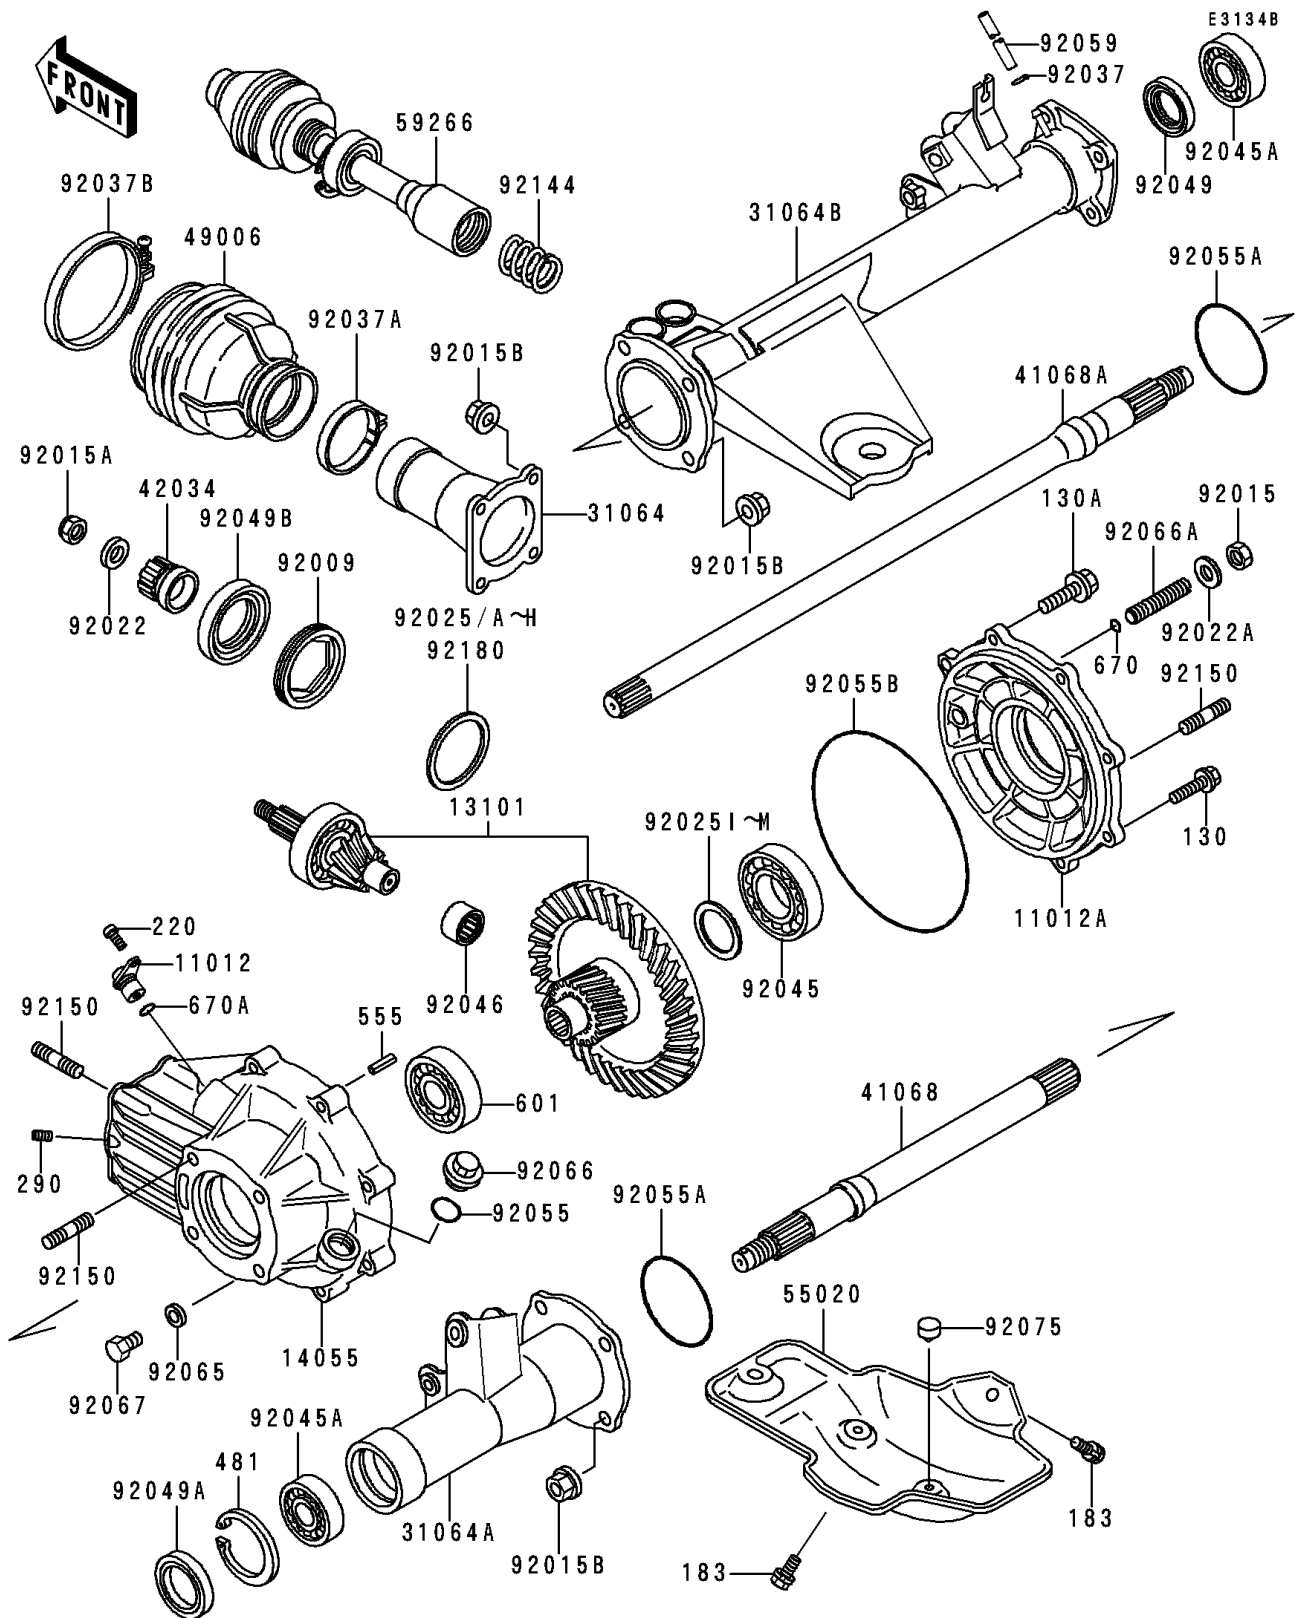

1989 Bayou 300 4X4

PARTS DIAGRAM

Drive Shaft(Rear)

1989 Bayou 300 4X4

PARTS LIST

Drive Shaft(Rear)

ITEM NAME

PART NUMBER

QUANTITY
