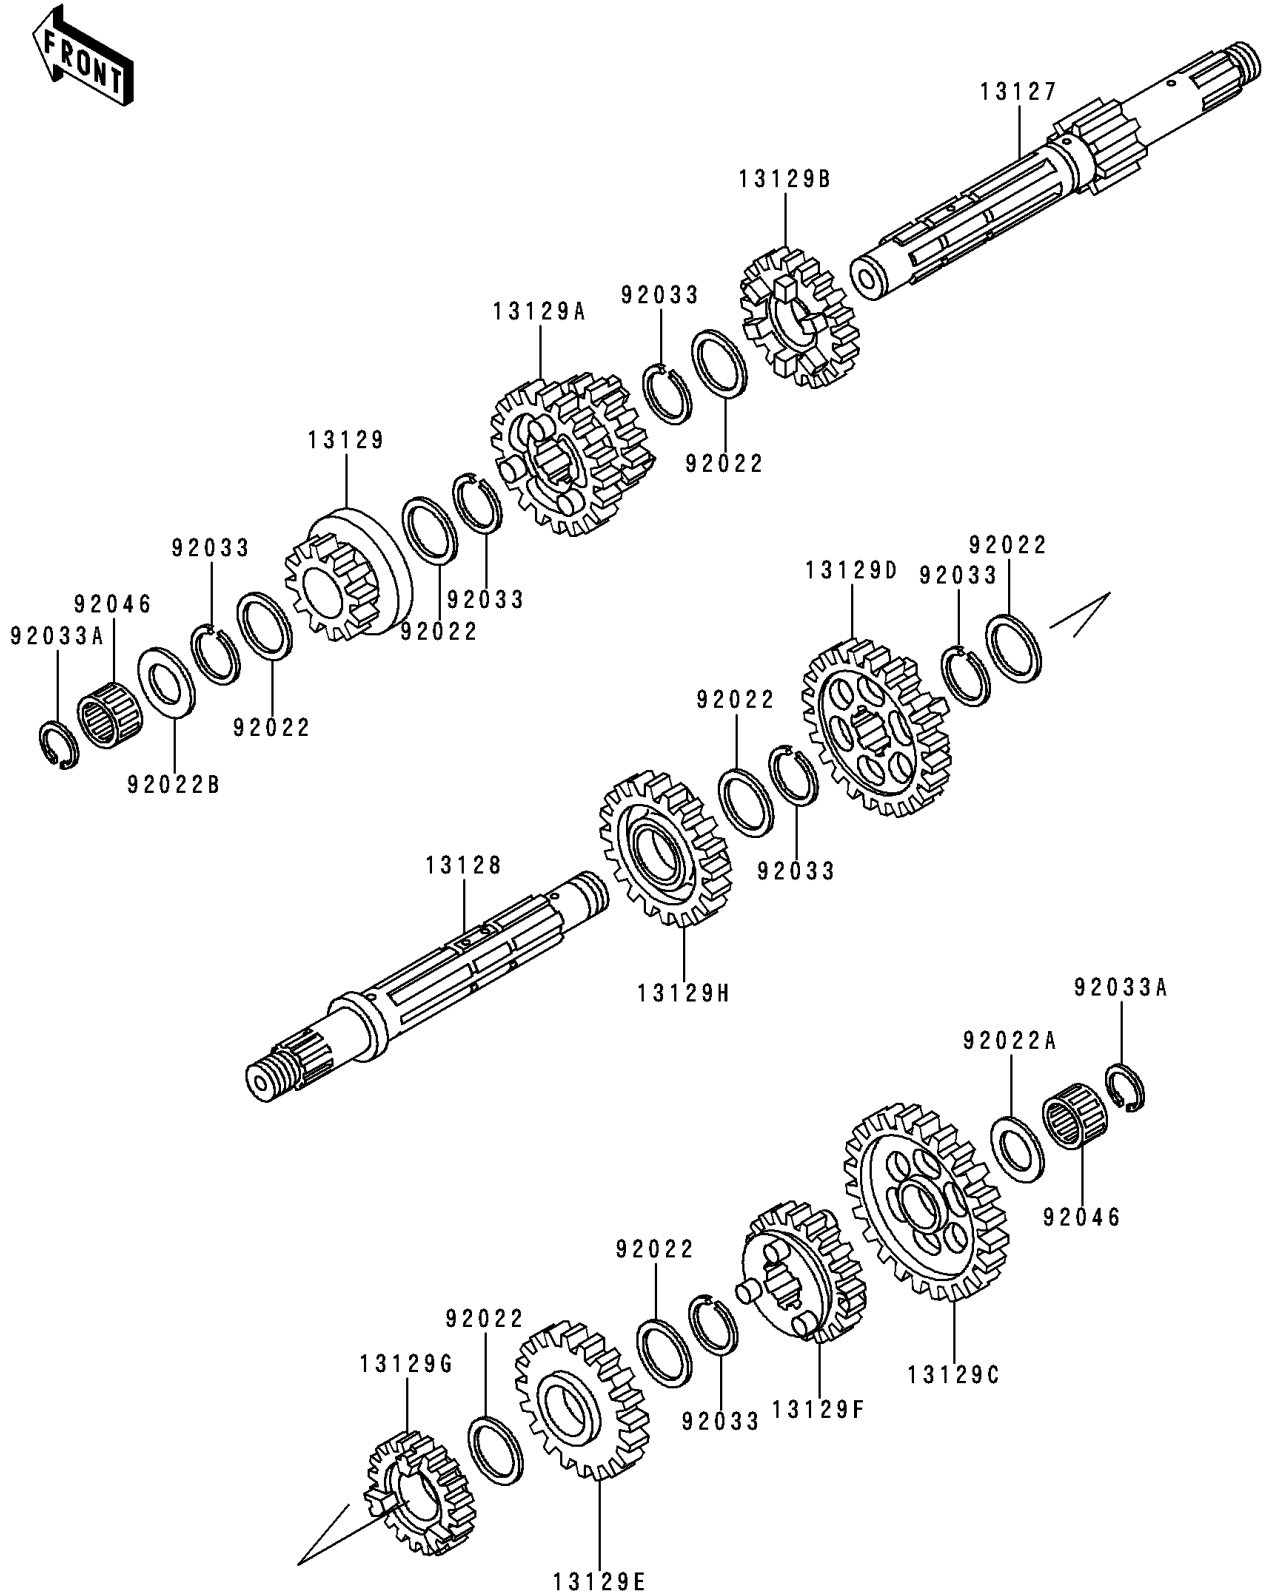

1989 Bayou 300 4X4

PARTS DIAGRAM

Transmission

E1361

1989 Bayou 300 4X4

PARTS LIST

Transmission

ITEM NAME

PART NUMBER

QUANTITY
