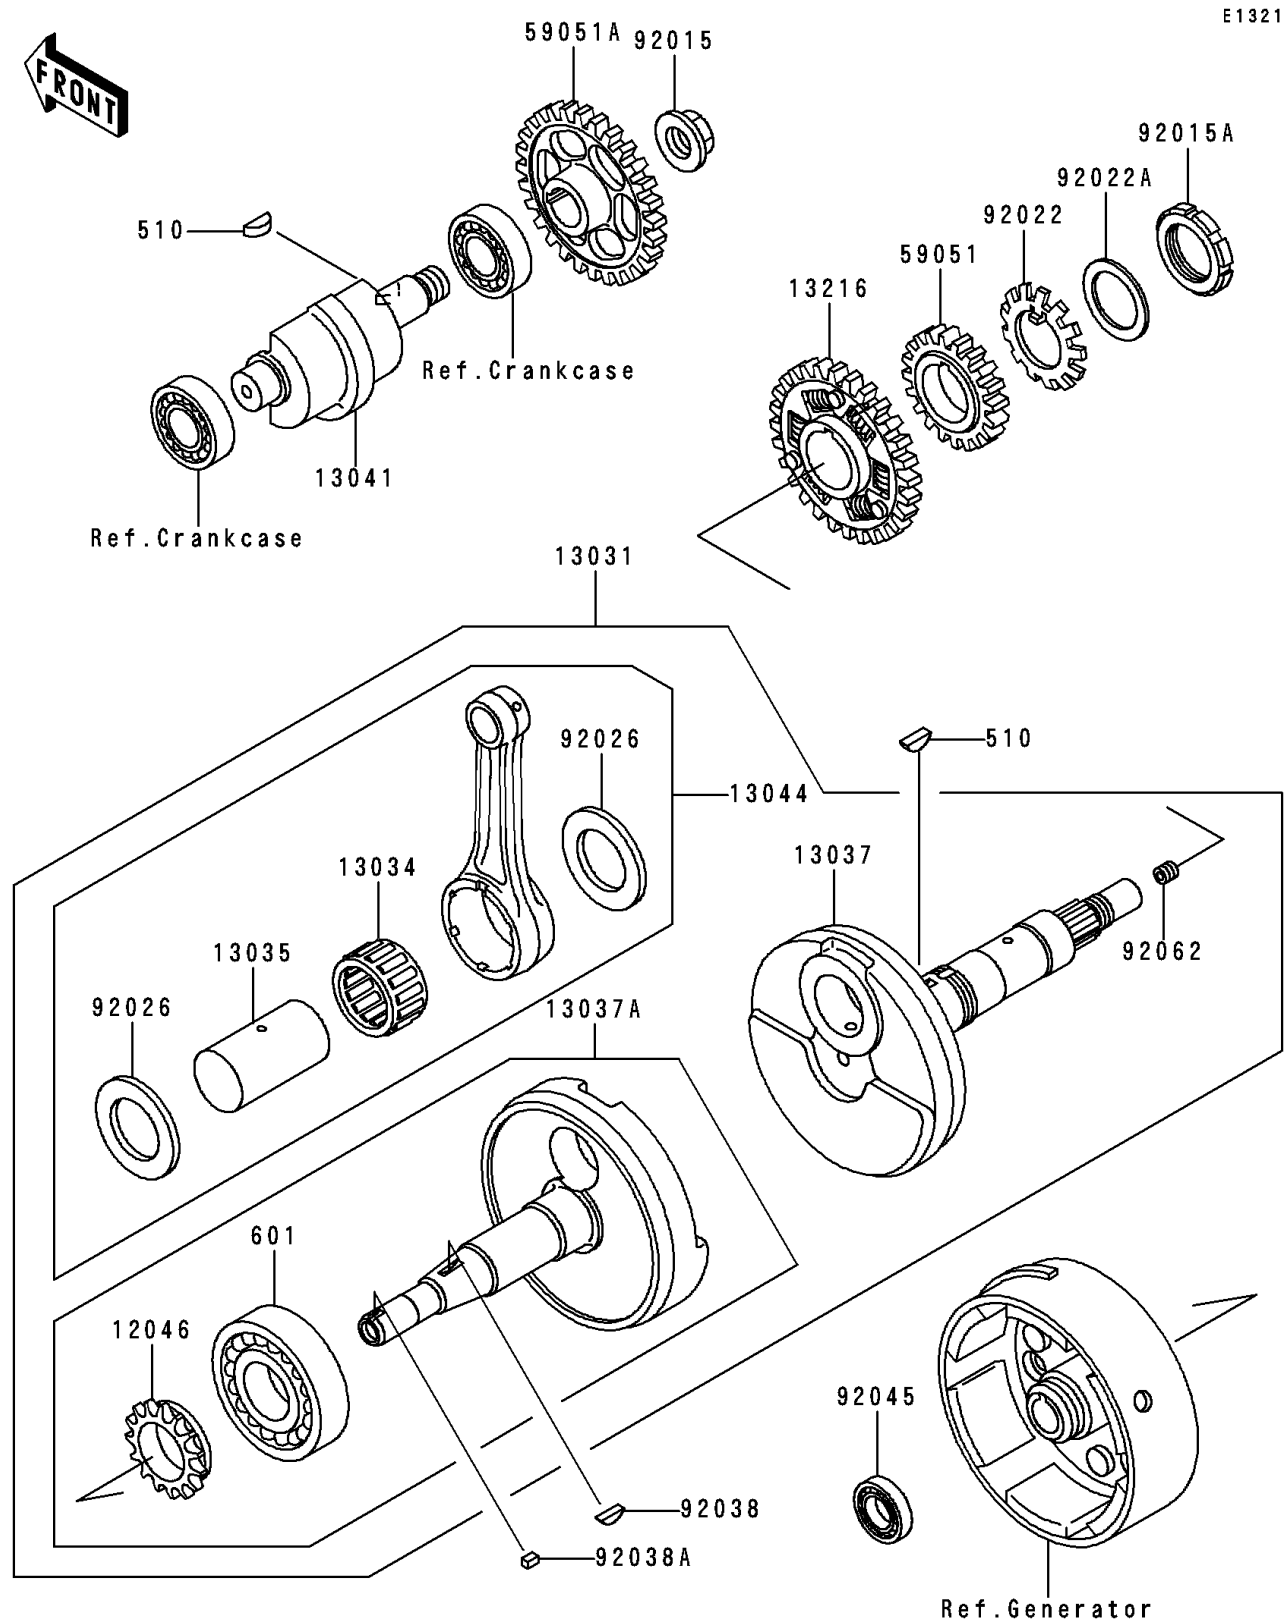

1989 Bayou 300 4X4

PARTS DIAGRAM

Crankshaft

1989 Bayou 300 4X4

PARTS LIST

Crankshaft

ITEM NAME

PART NUMBER

QUANTITY
